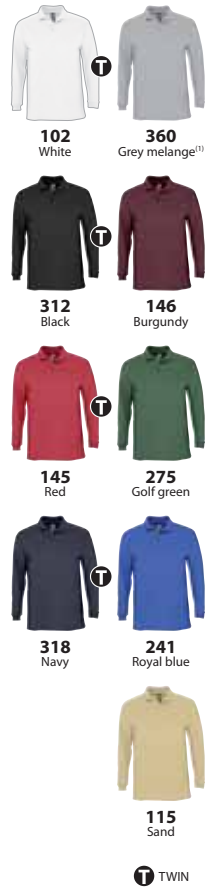

# SOL'S WINTER II 11353

MEN'S LONG SLEEVES POLO SHIRT  
 WOMEN'S VERSION: PODIUM - 11317

**QUALITY: 210 PIQUÉ**  
 100% combed cotton Ringspun  
 Rib collar and cuffs  
 Reinforcing tape at neck  
 Reinforced button placket

**STYLE: CLASSIC**  
 Tone on tone 3 buttons placket  
 Straight bottom with side slits  
 Cut and Sewn

SIZES		S	M	L	XL	XXL
	A/B	70/50	72/53	74/56	76/58	79/62
PACKING		5				
		Weight/box: 17,4 kg Size/box: 52 x 38 x 35 cm				

(1) GREY MELANGE: 85% COTTON / 15% VISCOSE