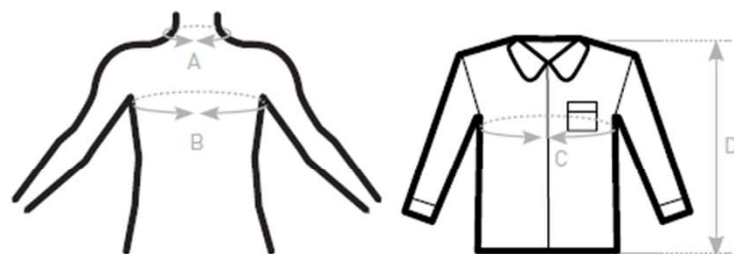

SHIRTS

B&C Sharp LSL /men

THE SHIRT CULTURE
BE INSPIRED

SIZES

B&C SHARP LSL /M.	US	S	M	L	XL	XXL	XXXL	4XL	5XL	6XL
A COLLAR TO FIT	CM	37/38	39/40	41/42	43/44	45/46	47/48	49/50	-	-
	INS	14,5 / 15	15,5	16/16,5	17/17,5	18	18,5/19	19,5	-	-
B CHEST TO FIT	CM	92/97	97/102	102/107	107/112	112/117	117/122	122/127	-	-
	INS	36/38	38/40	40/42	42/44	44/46	46/48	48/50	-	-
C CHEST SIZE	CM	112	117	127	137	142	152	157	-	-
D BODY LENGTH	CM	80	81	83	85	86	88	89	-	-