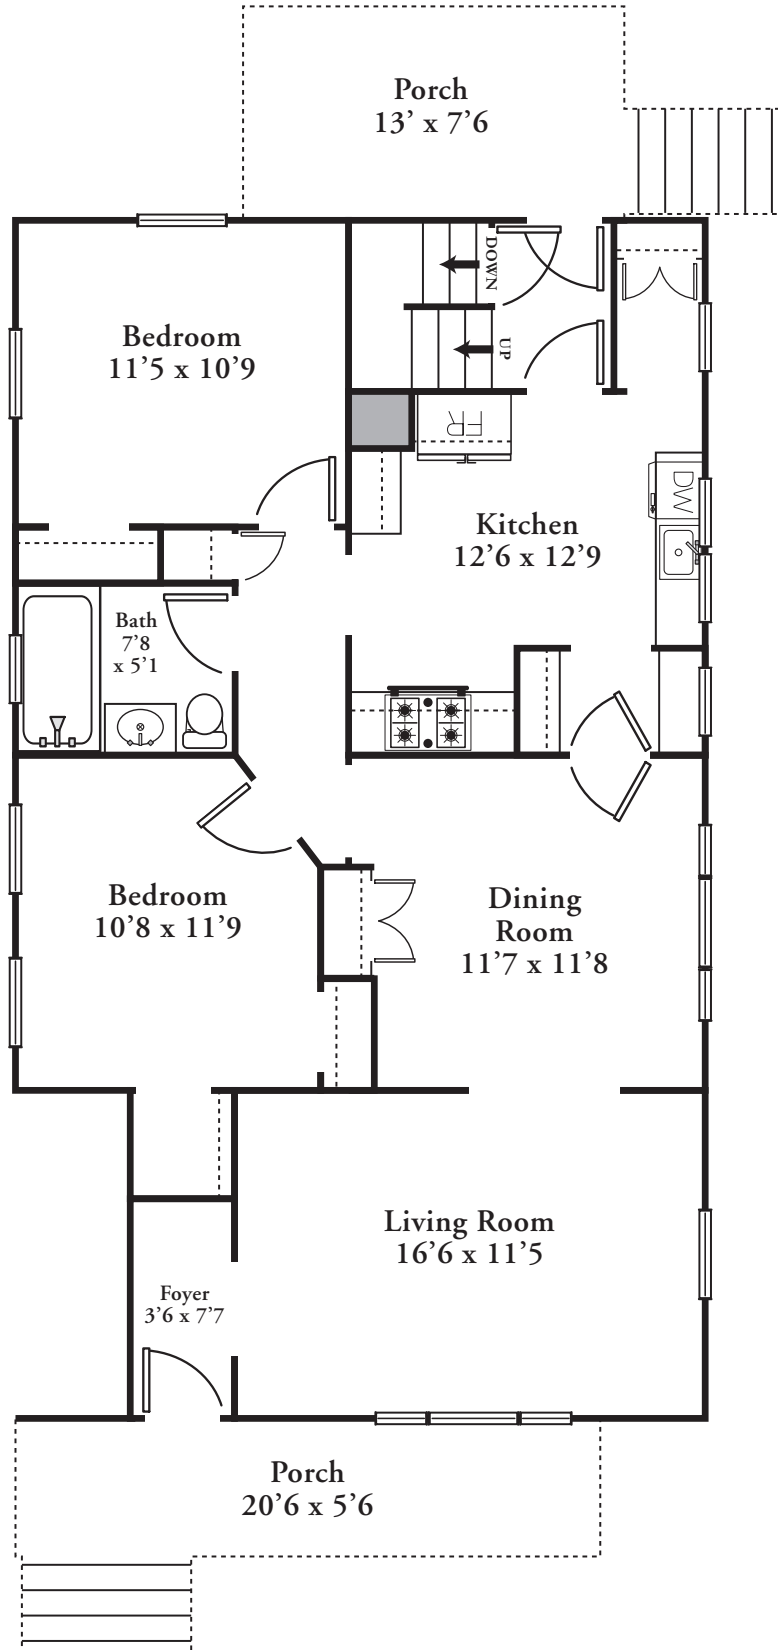

86 MARGARET STREET, UNIT 1, ARLINGTON

Created for:

Lara Gordon
617.710.4632

lara@cambridgeville.com

Created by:

David Ward | www.thecreativeward.net | 617-828-3171

*These plans are for marketing purposes only and to provide general information.
Floor plans and dimensions are approximate.*