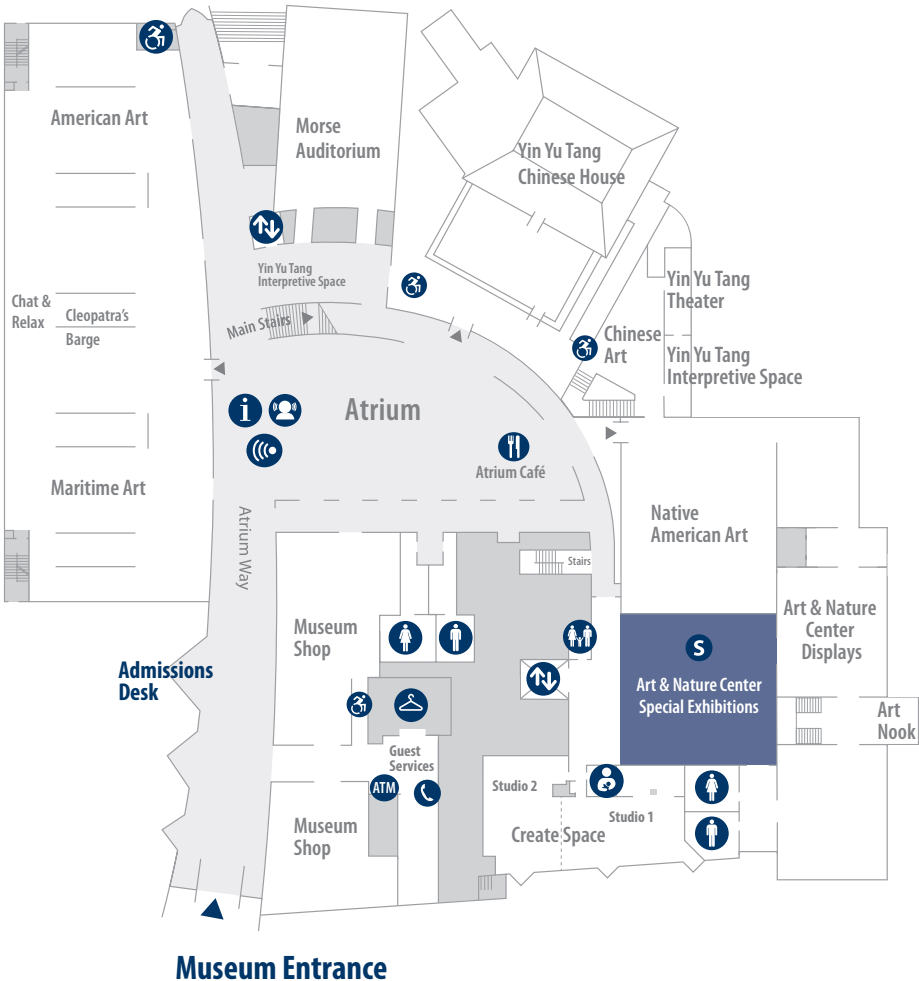

Ground Level

Museum Entrance

				Legend

Changes every 4 to 12 months

Level 2

Legend			
Dining	Information	Coat Room	ATM
Restroom	Elevator	Telephone	Special Exhibitions <i>Changes every 4 to 12 months</i>
Nursing Room	Access	Wi-Fi	Yin Yu Tang Audioguides

Level 3

 Dining	 Information	 Coat Room	 ATM
 Restroom	 Elevator	 Telephone	 Special Exhibitions <i>Changes every 4 to 12 months</i>
 Nursing Room	 Access	 Wi-Fi	 Yin Yu Tang Audioguides

Legend