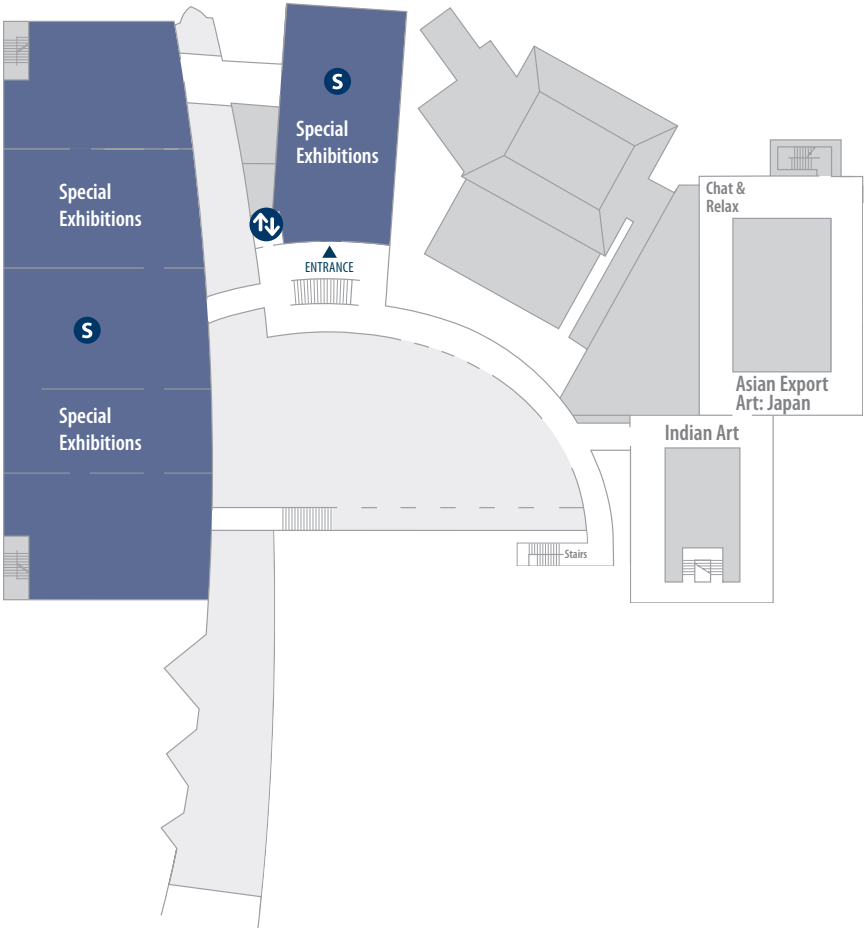

Ground Level

Museum Entrance

				Legend

Changes every 4 to 12 months

Level 2

Legend			
Dining	Information	Coat Room	ATM
Restroom	Elevator	Telephone	Special Exhibitions <i>Changes every 4 to 12 months</i>
Nursing Room	Access	Wi-Fi	Yin Yu Tang Audioguides

Level 3

 Dining	 Information	 Coat Room	 ATM
 Restroom	 Elevator	 Telephone	 Special Exhibitions <i>Changes every 4 to 12 months</i>
 Nursing Room	 Access	 Wi-Fi	 Yin Yu Tang Audioguides

Legend