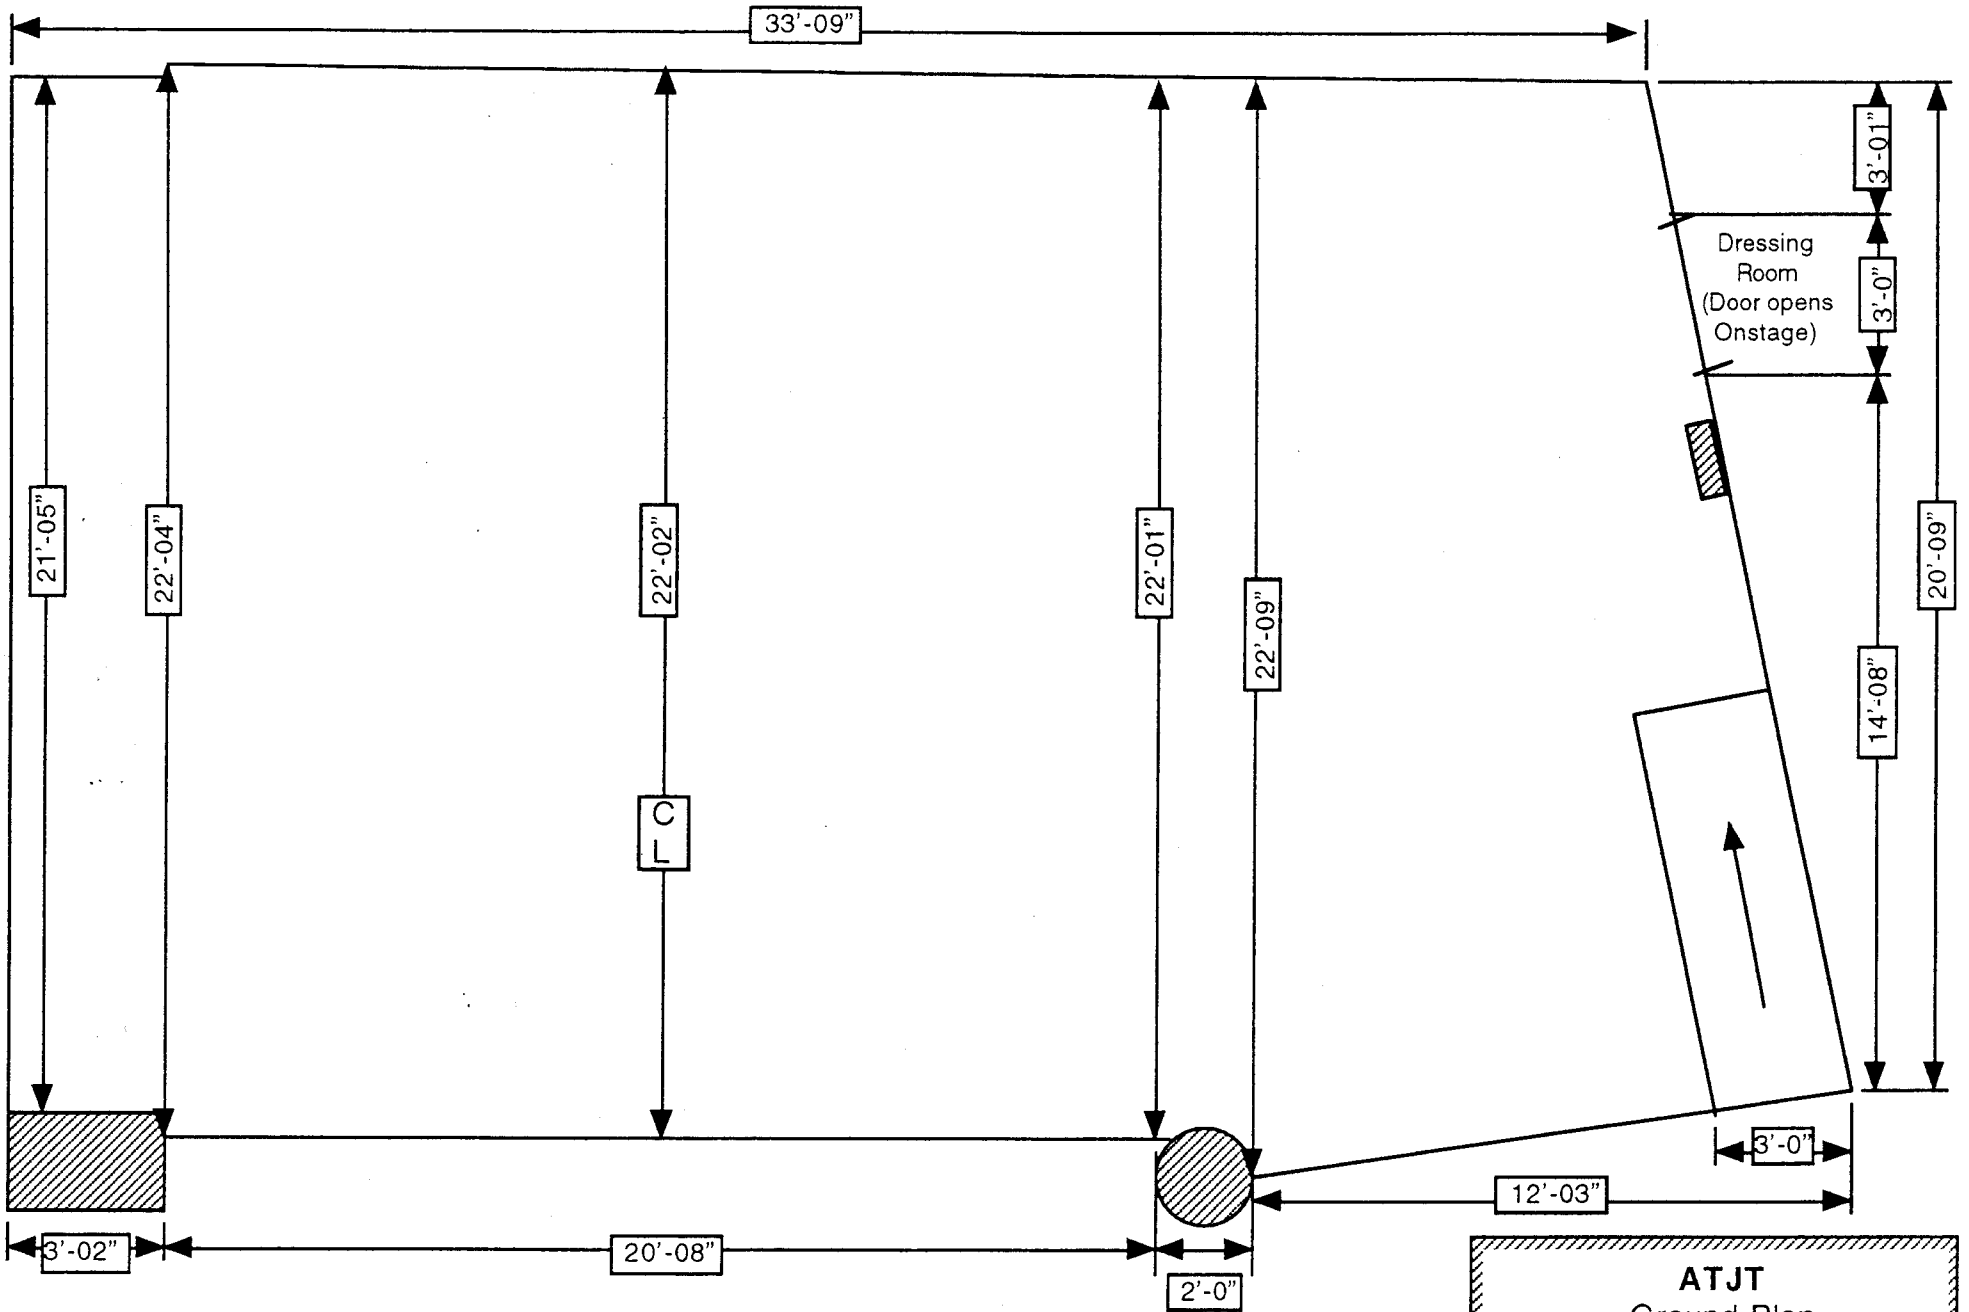

A Travelling Jewish Theatre  
 490 Florida Street, San Francisco

**ATJT**  
 Ground Plan  
 6/10/00  
 Scale: 1/4" = 1'