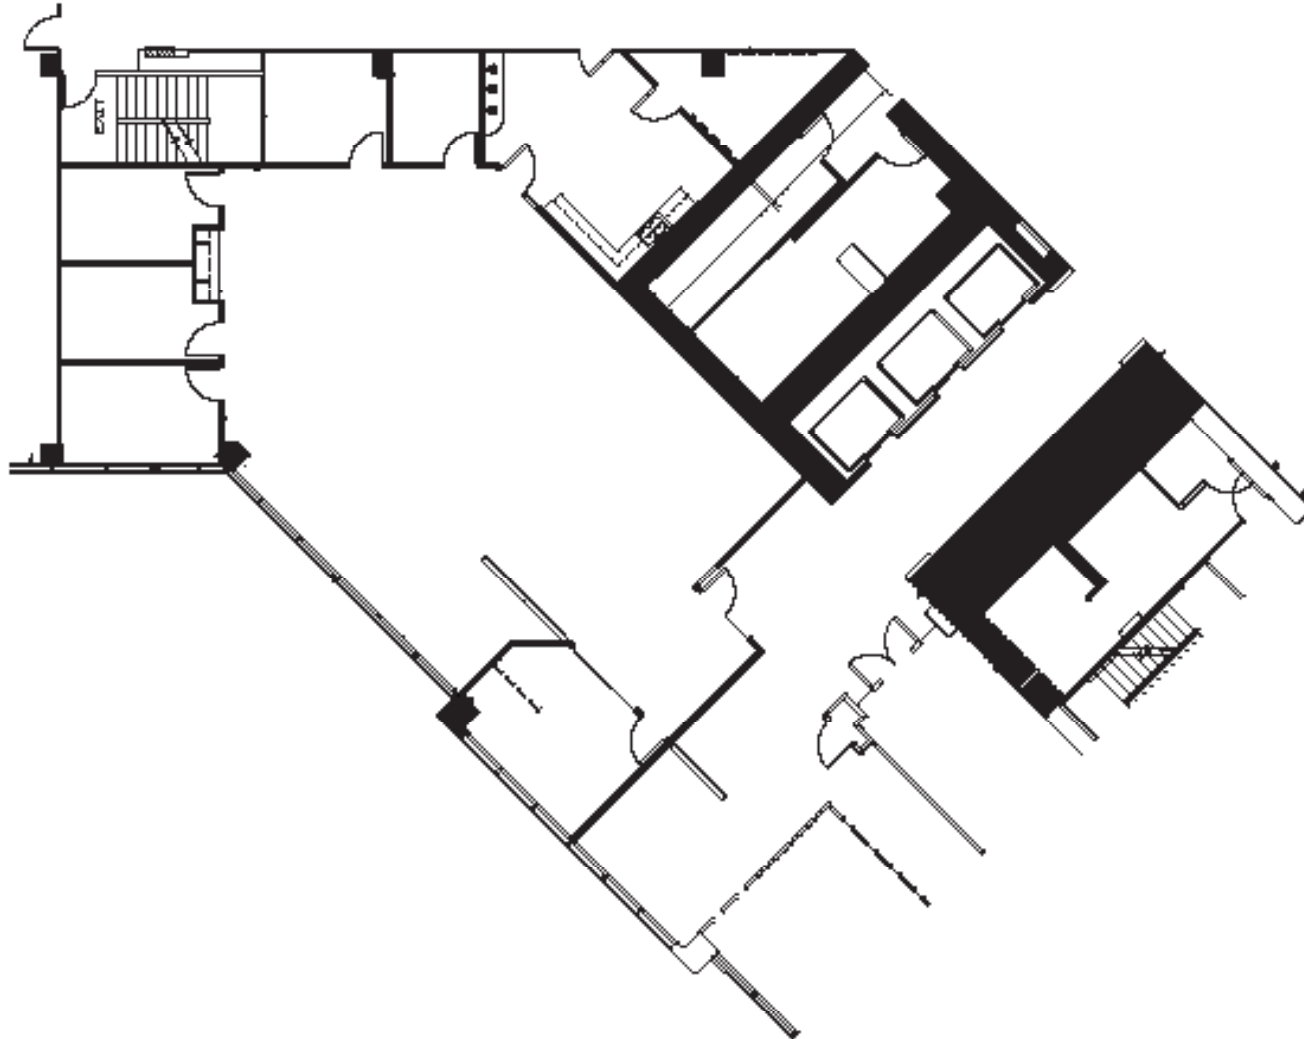

WEST SEATTLE

CORPORATE CENTER

4025 DELRIDGE WAY SW ★ SEATTLE, WA

THIRD FLOOR

SUITE 550

3,433 RSF

DAN FOSTER
P// 206.445.7662
dfoster@orioncp.com

JON BOCKMAN
P// 206.456.2560
jbockman@orioncp.com