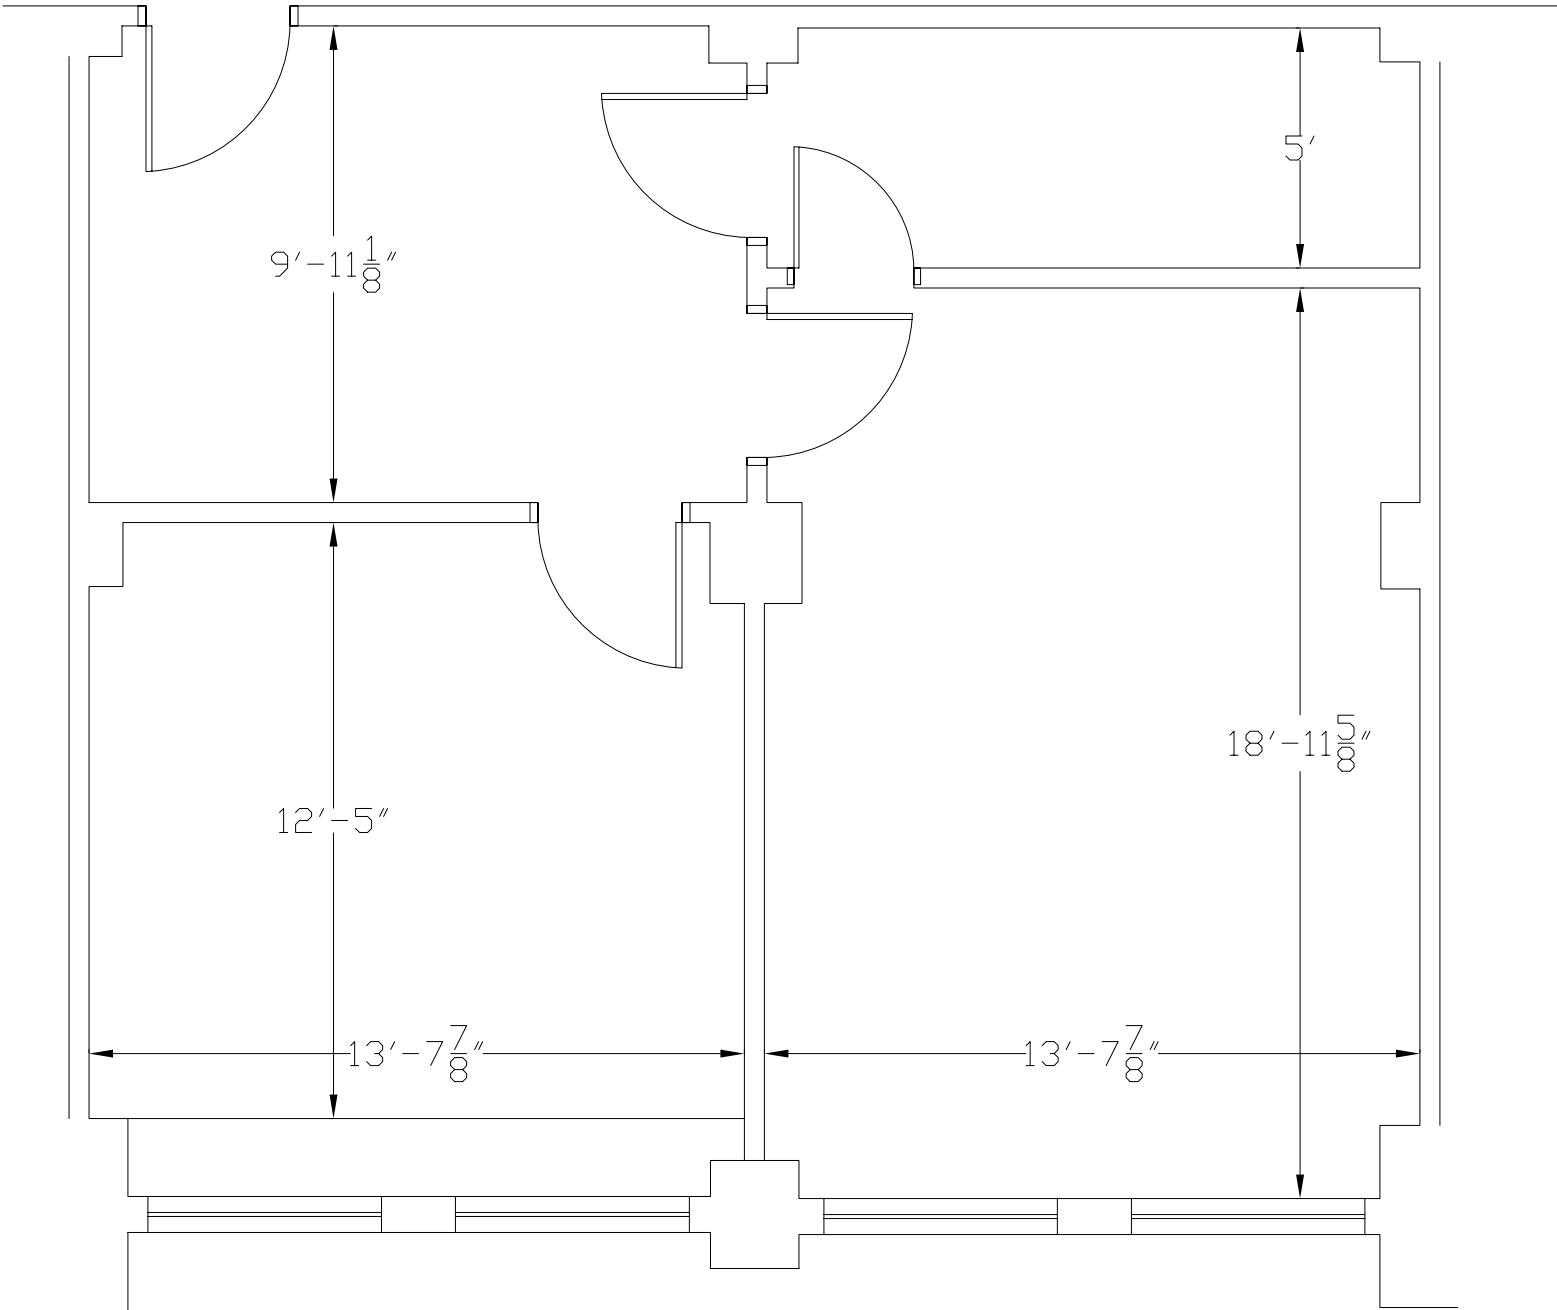

CORRIDOR

PAULSEN CENTER
SUITE #304
421 W. RIVERSIDE
SPOKANE, WA. 99201
EXISTING FLOOR PLAN
791 RSF