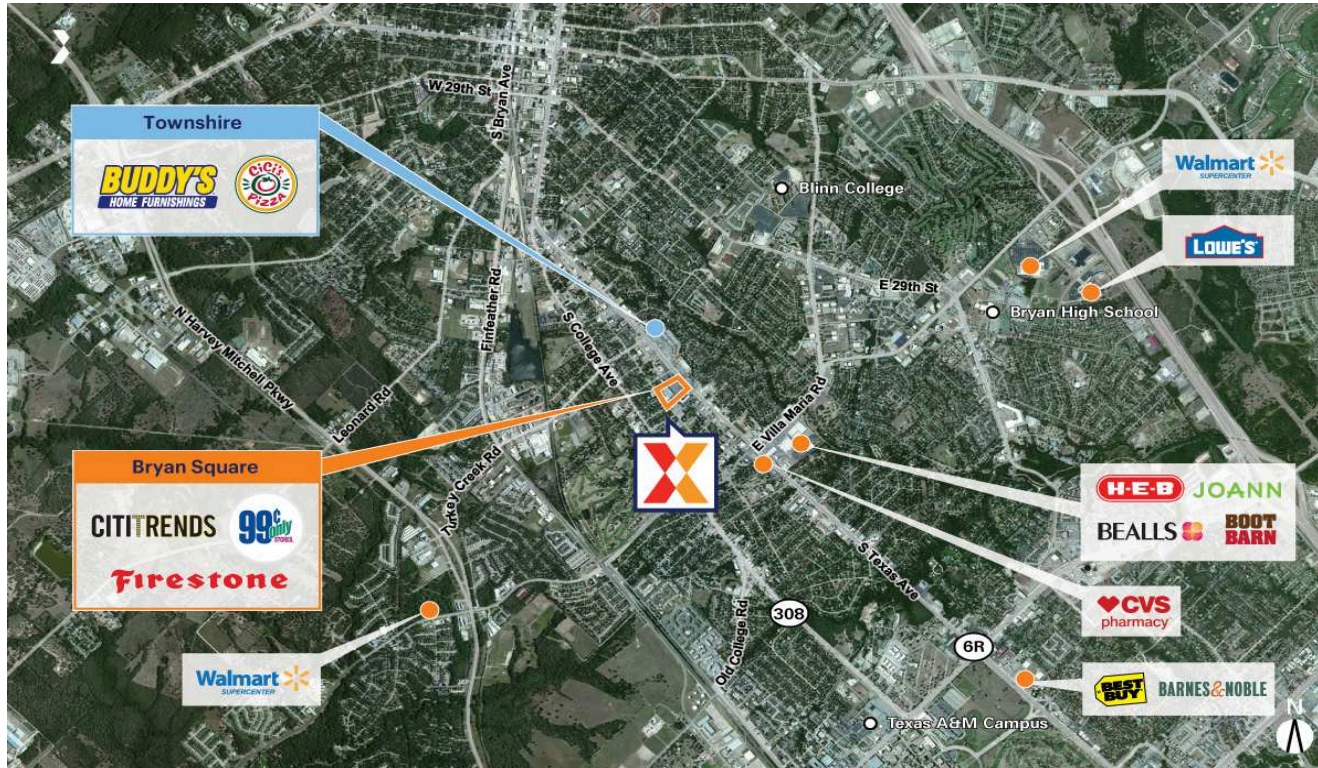

Bryan Square

College Station-Bryan, TX

30.648, -96.3602

2102-2104 South Texas Avenue | Bryan, TX 77802

Center Size: 59,029 SF

Demographics	1 Mile	3 Mile	5 Mile
	10,916	79,751	146,892
	4,284	28,064	54,909
	\$55,345	\$57,215	\$56,222

High visibility with 25,000+ VPD on S Texas Ave, the major thoroughfare connecting the cities of Bryan & College Station

Situated in close proximity to Texas A&M University with 50,000+ students and Blinn College with 17,000+ students

Located in the 16th largest MSA in Texas which is home to approximately 190,000+ residents

Bryan Square

College Station-Bryan, TX

30.648, -96.3602

2102-2104 South Texas Avenue | Bryan, TX 77802

Available Space

04 20,202 SF

Current Retailers

01	Bridgestone/Firestone	8,350 SF
02	Citi Trends	12,031 SF
03	99 Cents Only Stores	18,446 SF

1409