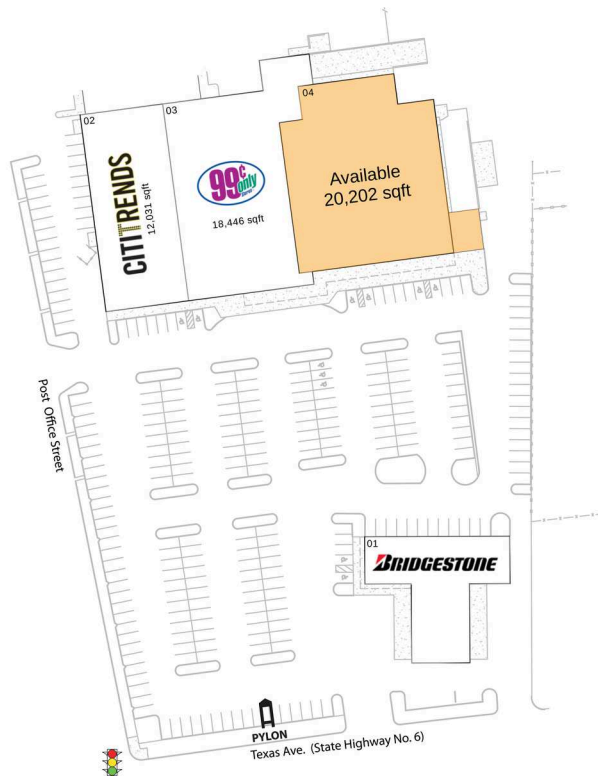

Bryan Square

College Station-Bryan, TX

30.648, -96.3602

2102-2104 South Texas Avenue | Bryan, TX 77802

Center Size: 59,029 SF

Demographics	1 Mile	3 Mile	5 Mile
	10,916	79,751	146,892
	4,284	28,064	54,909
	\$55,345	\$57,215	\$56,222

High visibility with 25,000+ VPD on S Texas Ave, the major thoroughfare connecting the cities of Bryan & College Station

Situated in close proximity to Texas A&M University with 50,000+ students and Blinn College with 17,000+ students

Located in the 16th largest MSA in Texas which is home to approximately 190,000+ residents

Bryan Square

College Station-Bryan, TX

30.648, -96.3602

2102-2104 South Texas Avenue | Bryan, TX 77802

Available Space

04 20,202 SF

Current Retailers

01	Bridgestone/Firestone	8,350 SF
02	Citi Trends	12,031 SF
03	99 Cents Only Stores	18,446 SF

1409