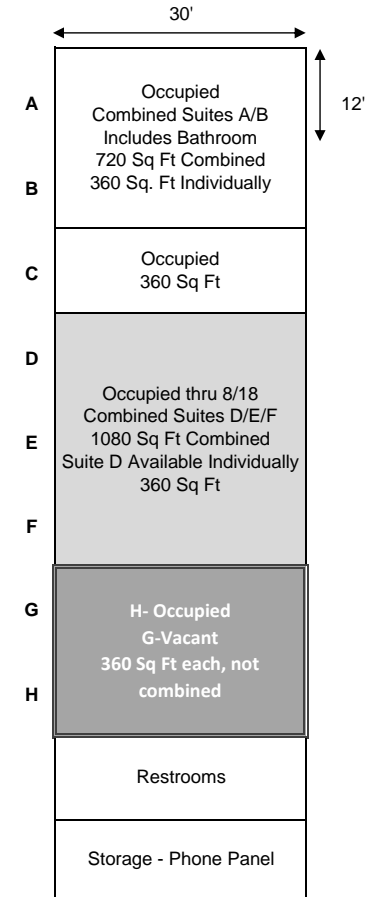

Cooley Professional Building

1141 E. Cooley
 Show Low, AZ 85901
 Contact: Jan at 602-431-6699

Available Suites:

- Suites D,E: 720 Sq Ft
- Suite F: 360 Sq Ft
- Suites G,H: 720 Sq Ft
- Suite M: 360 Sq Ft
- Suites Q,R: 720 Sq Ft

Available at \$1.04 per square foot

12'

30'

T	S	R	Q	P	O	N	M	L	K	J	I
Occupied 360 Sq Ft Includes Bathroom	Occupied 360 Sq Ft	Vacant Combined Suites Q/R 720 Sq Ft Combined	Occupied Combined Suites O/P 720 Sq Ft Combined 360 Sq Ft Individually	Occupied 360 Sq Ft	Vacant 360 Sq Ft	Occupied 360 Sq Ft	Occupied 360 Sq Ft	Occupied 360 Sq Ft	Occupied 360 Sq Ft	Occupied Combined Suites I/J 720 Sq Ft Combined 360 Sq Ft Individually	