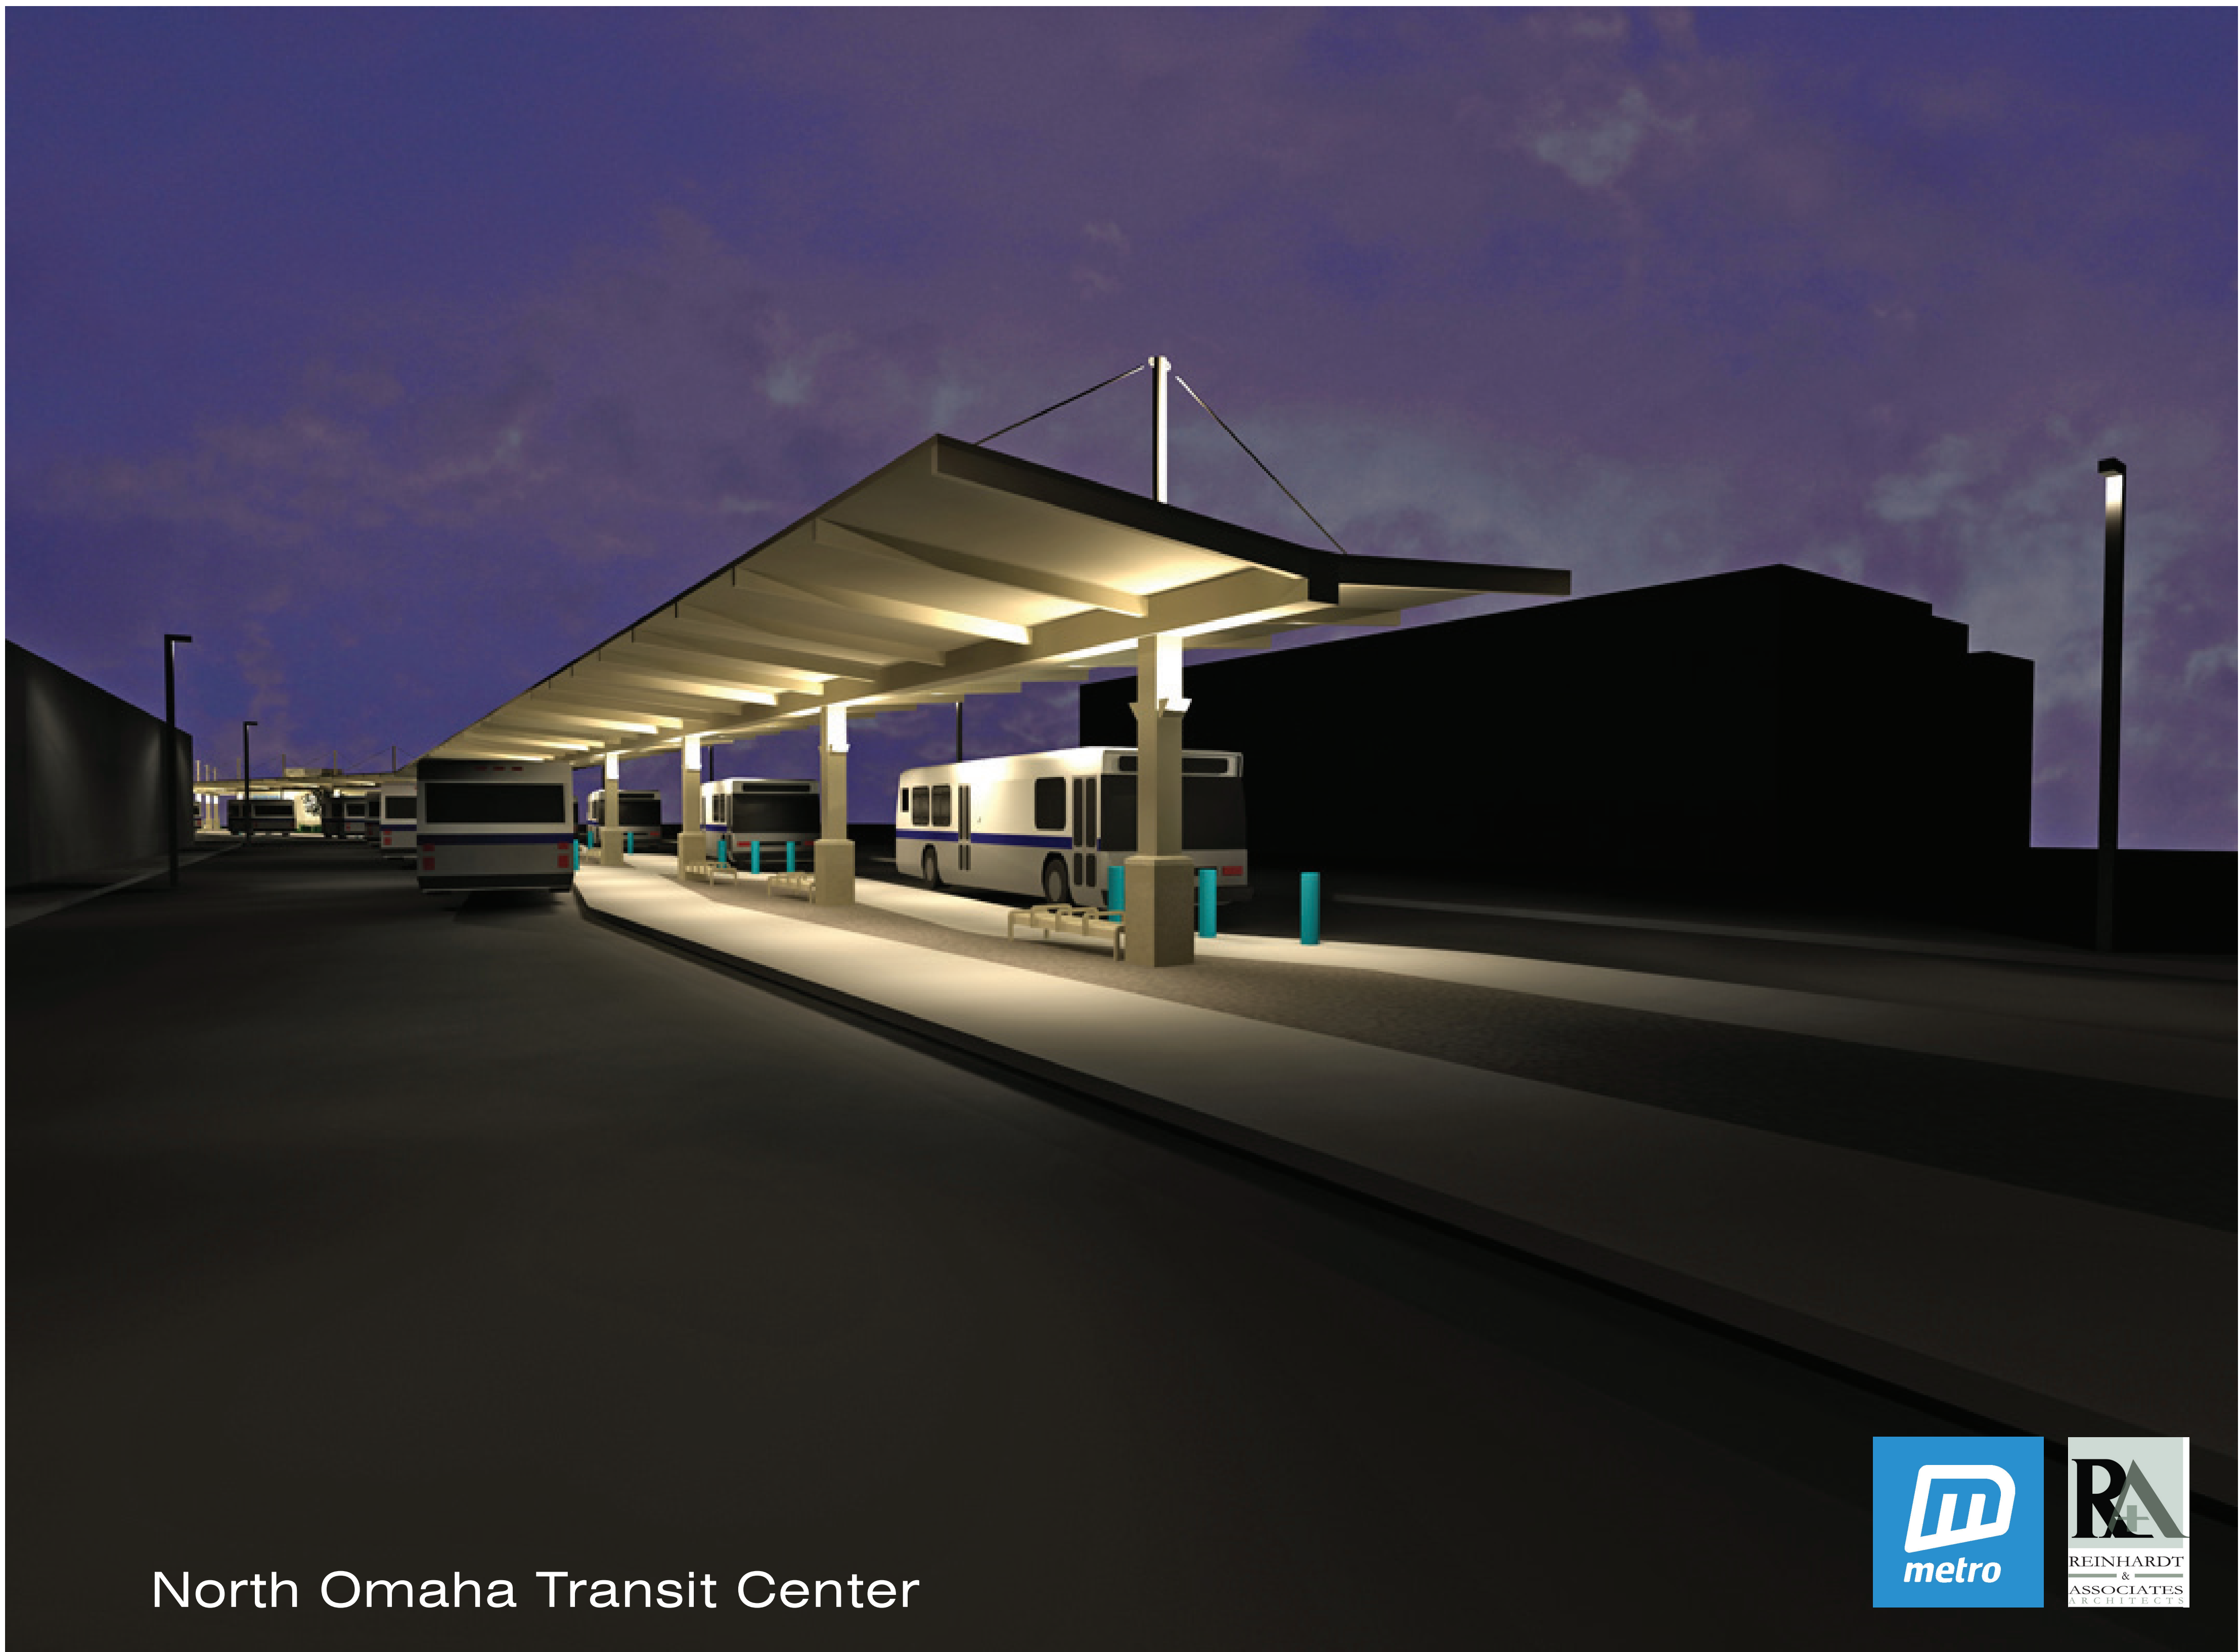

North Omaha Transit Center

North Omaha Transit Center

North Omaha Transit Center

North Omaha Transit Center

North Omaha Transit Center

North Omaha Transit Center

North Omaha Transit Center

North Omaha Transit Center

TAYLOR STREET

NORTH OMAHA TRANSIT CENTER - PROJECT SITE PLAN

SCALE: 1" = 20'-0"

North Omaha Transit Center