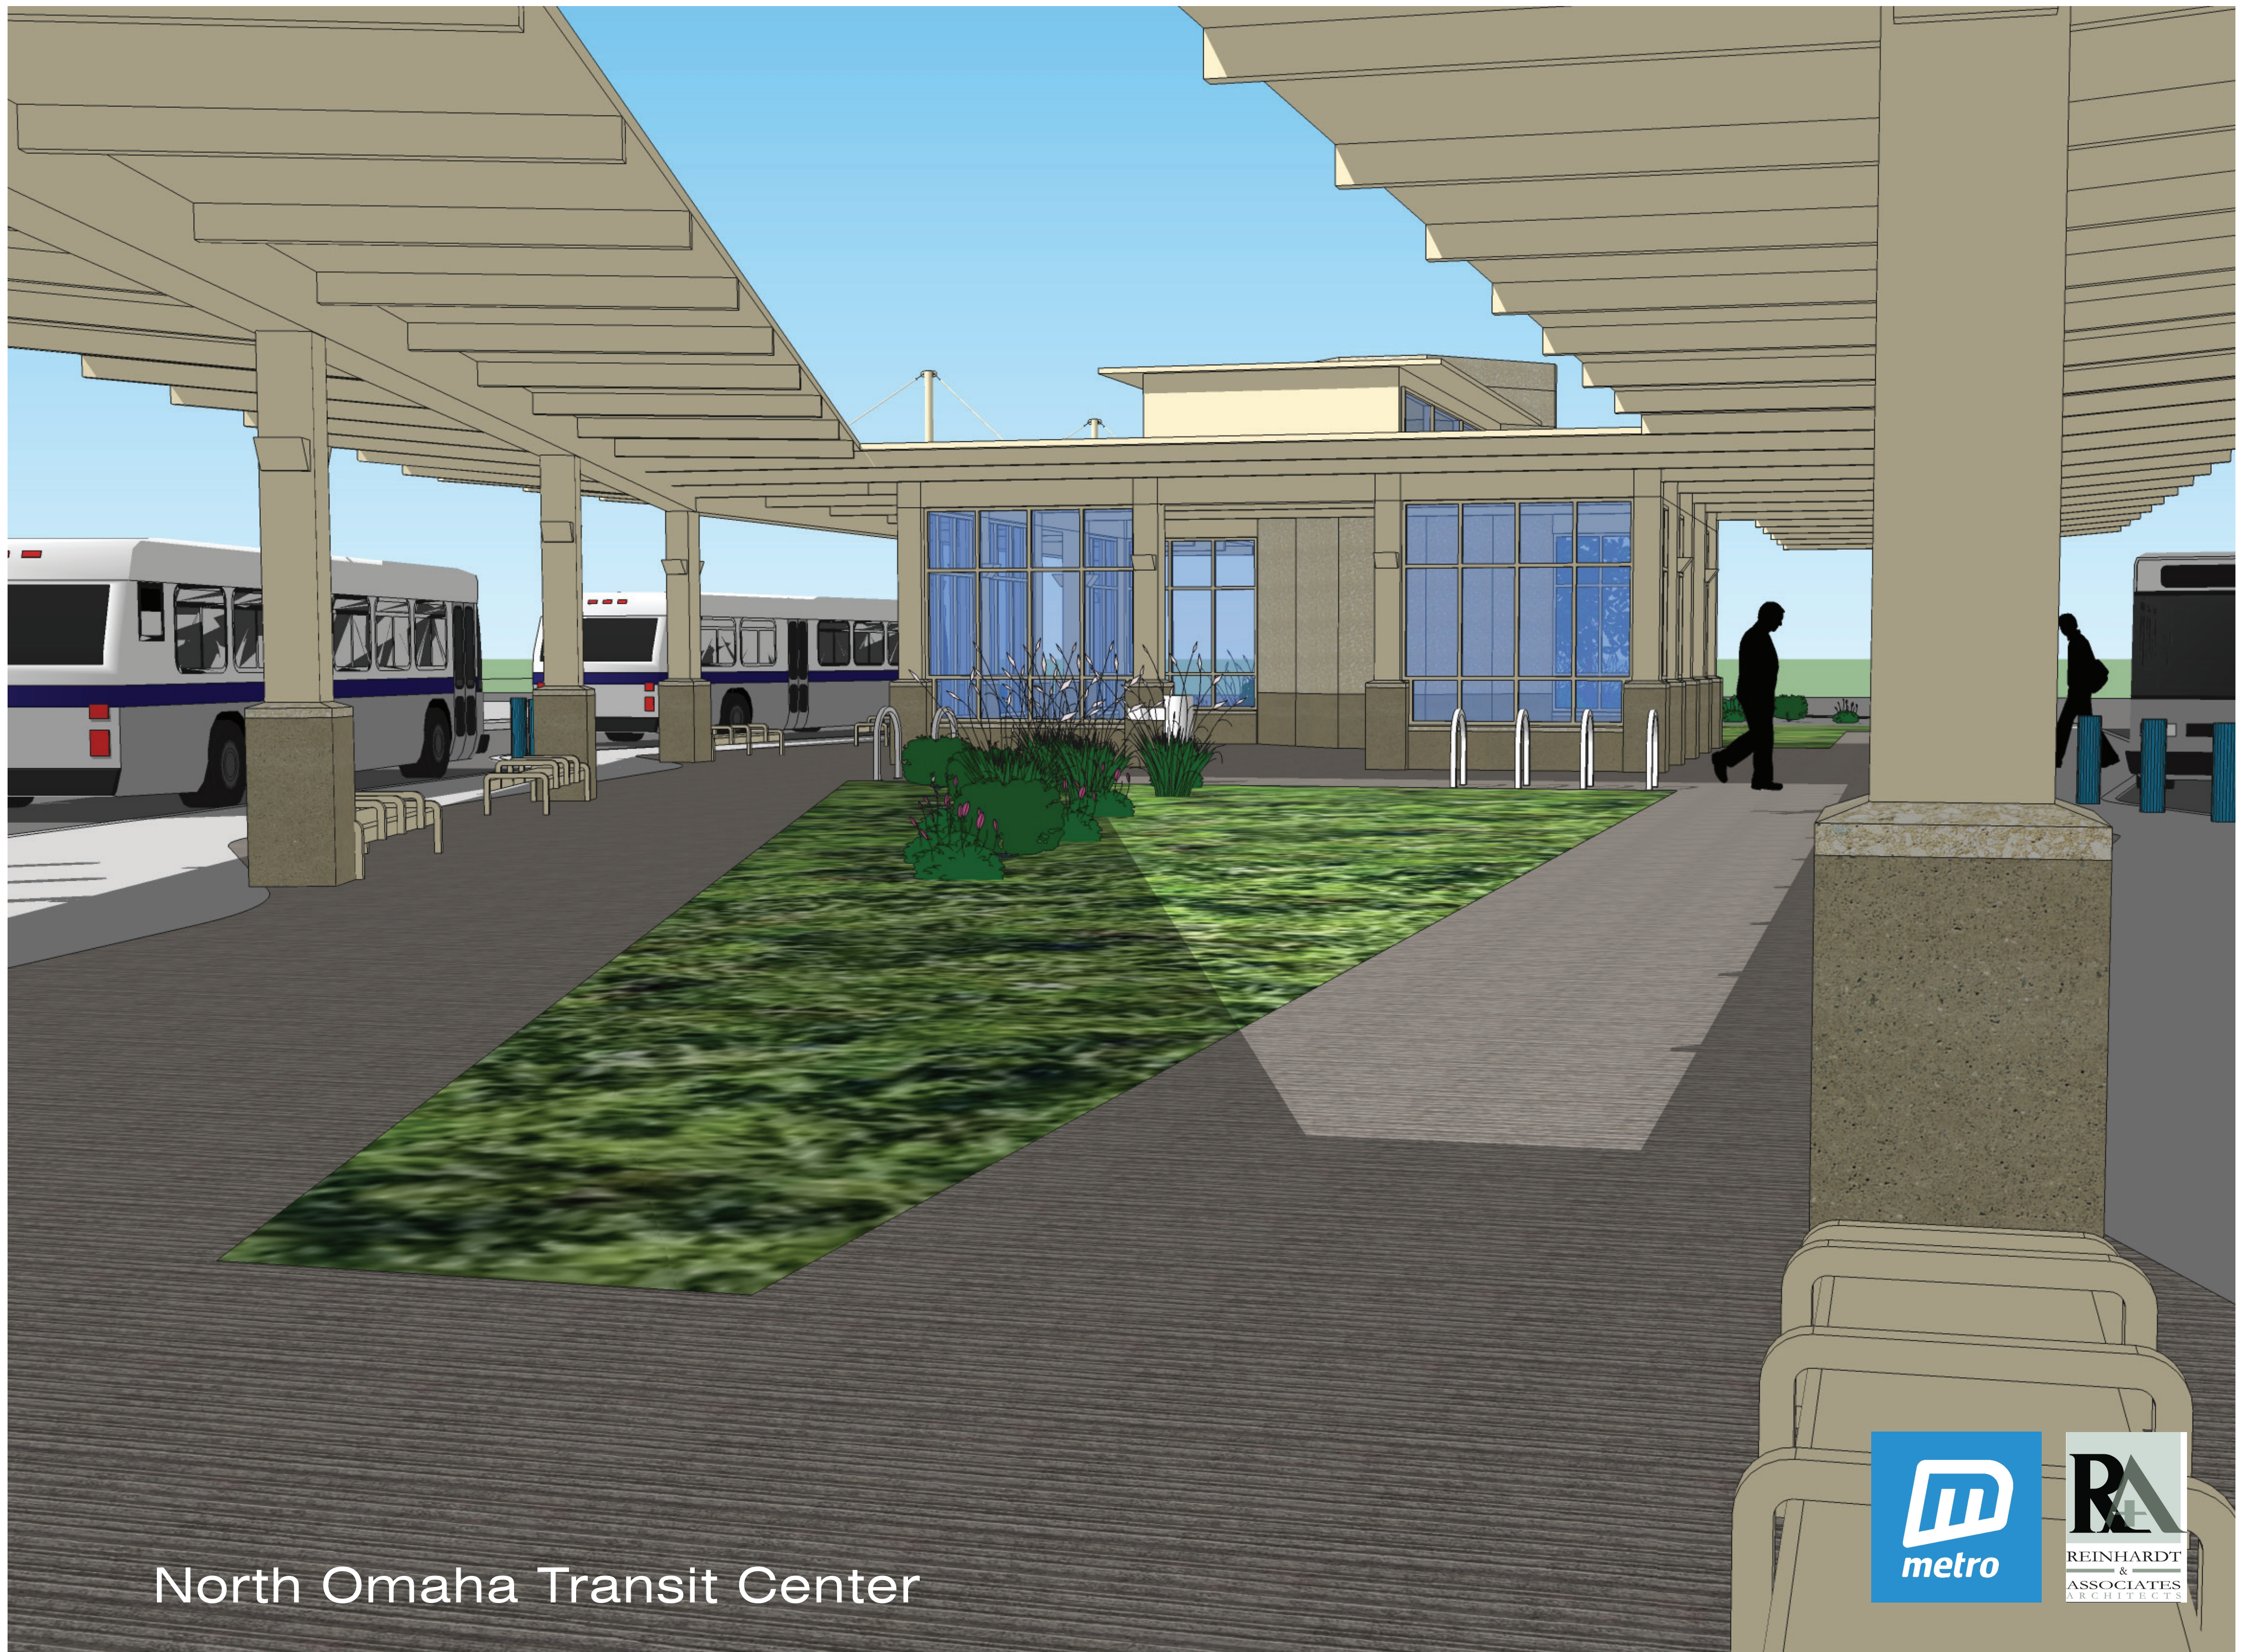

North Omaha Transit Center

North Omaha Transit Center

North Omaha Transit Center

North Omaha Transit Center

North Omaha Transit Center

North Omaha Transit Center

North Omaha Transit Center

North Omaha Transit Center

TAYLOR STREET

NORTH OMAHA TRANSIT CENTER - PROJECT SITE PLAN

SCALE: 1" = 20'-0"

North Omaha Transit Center