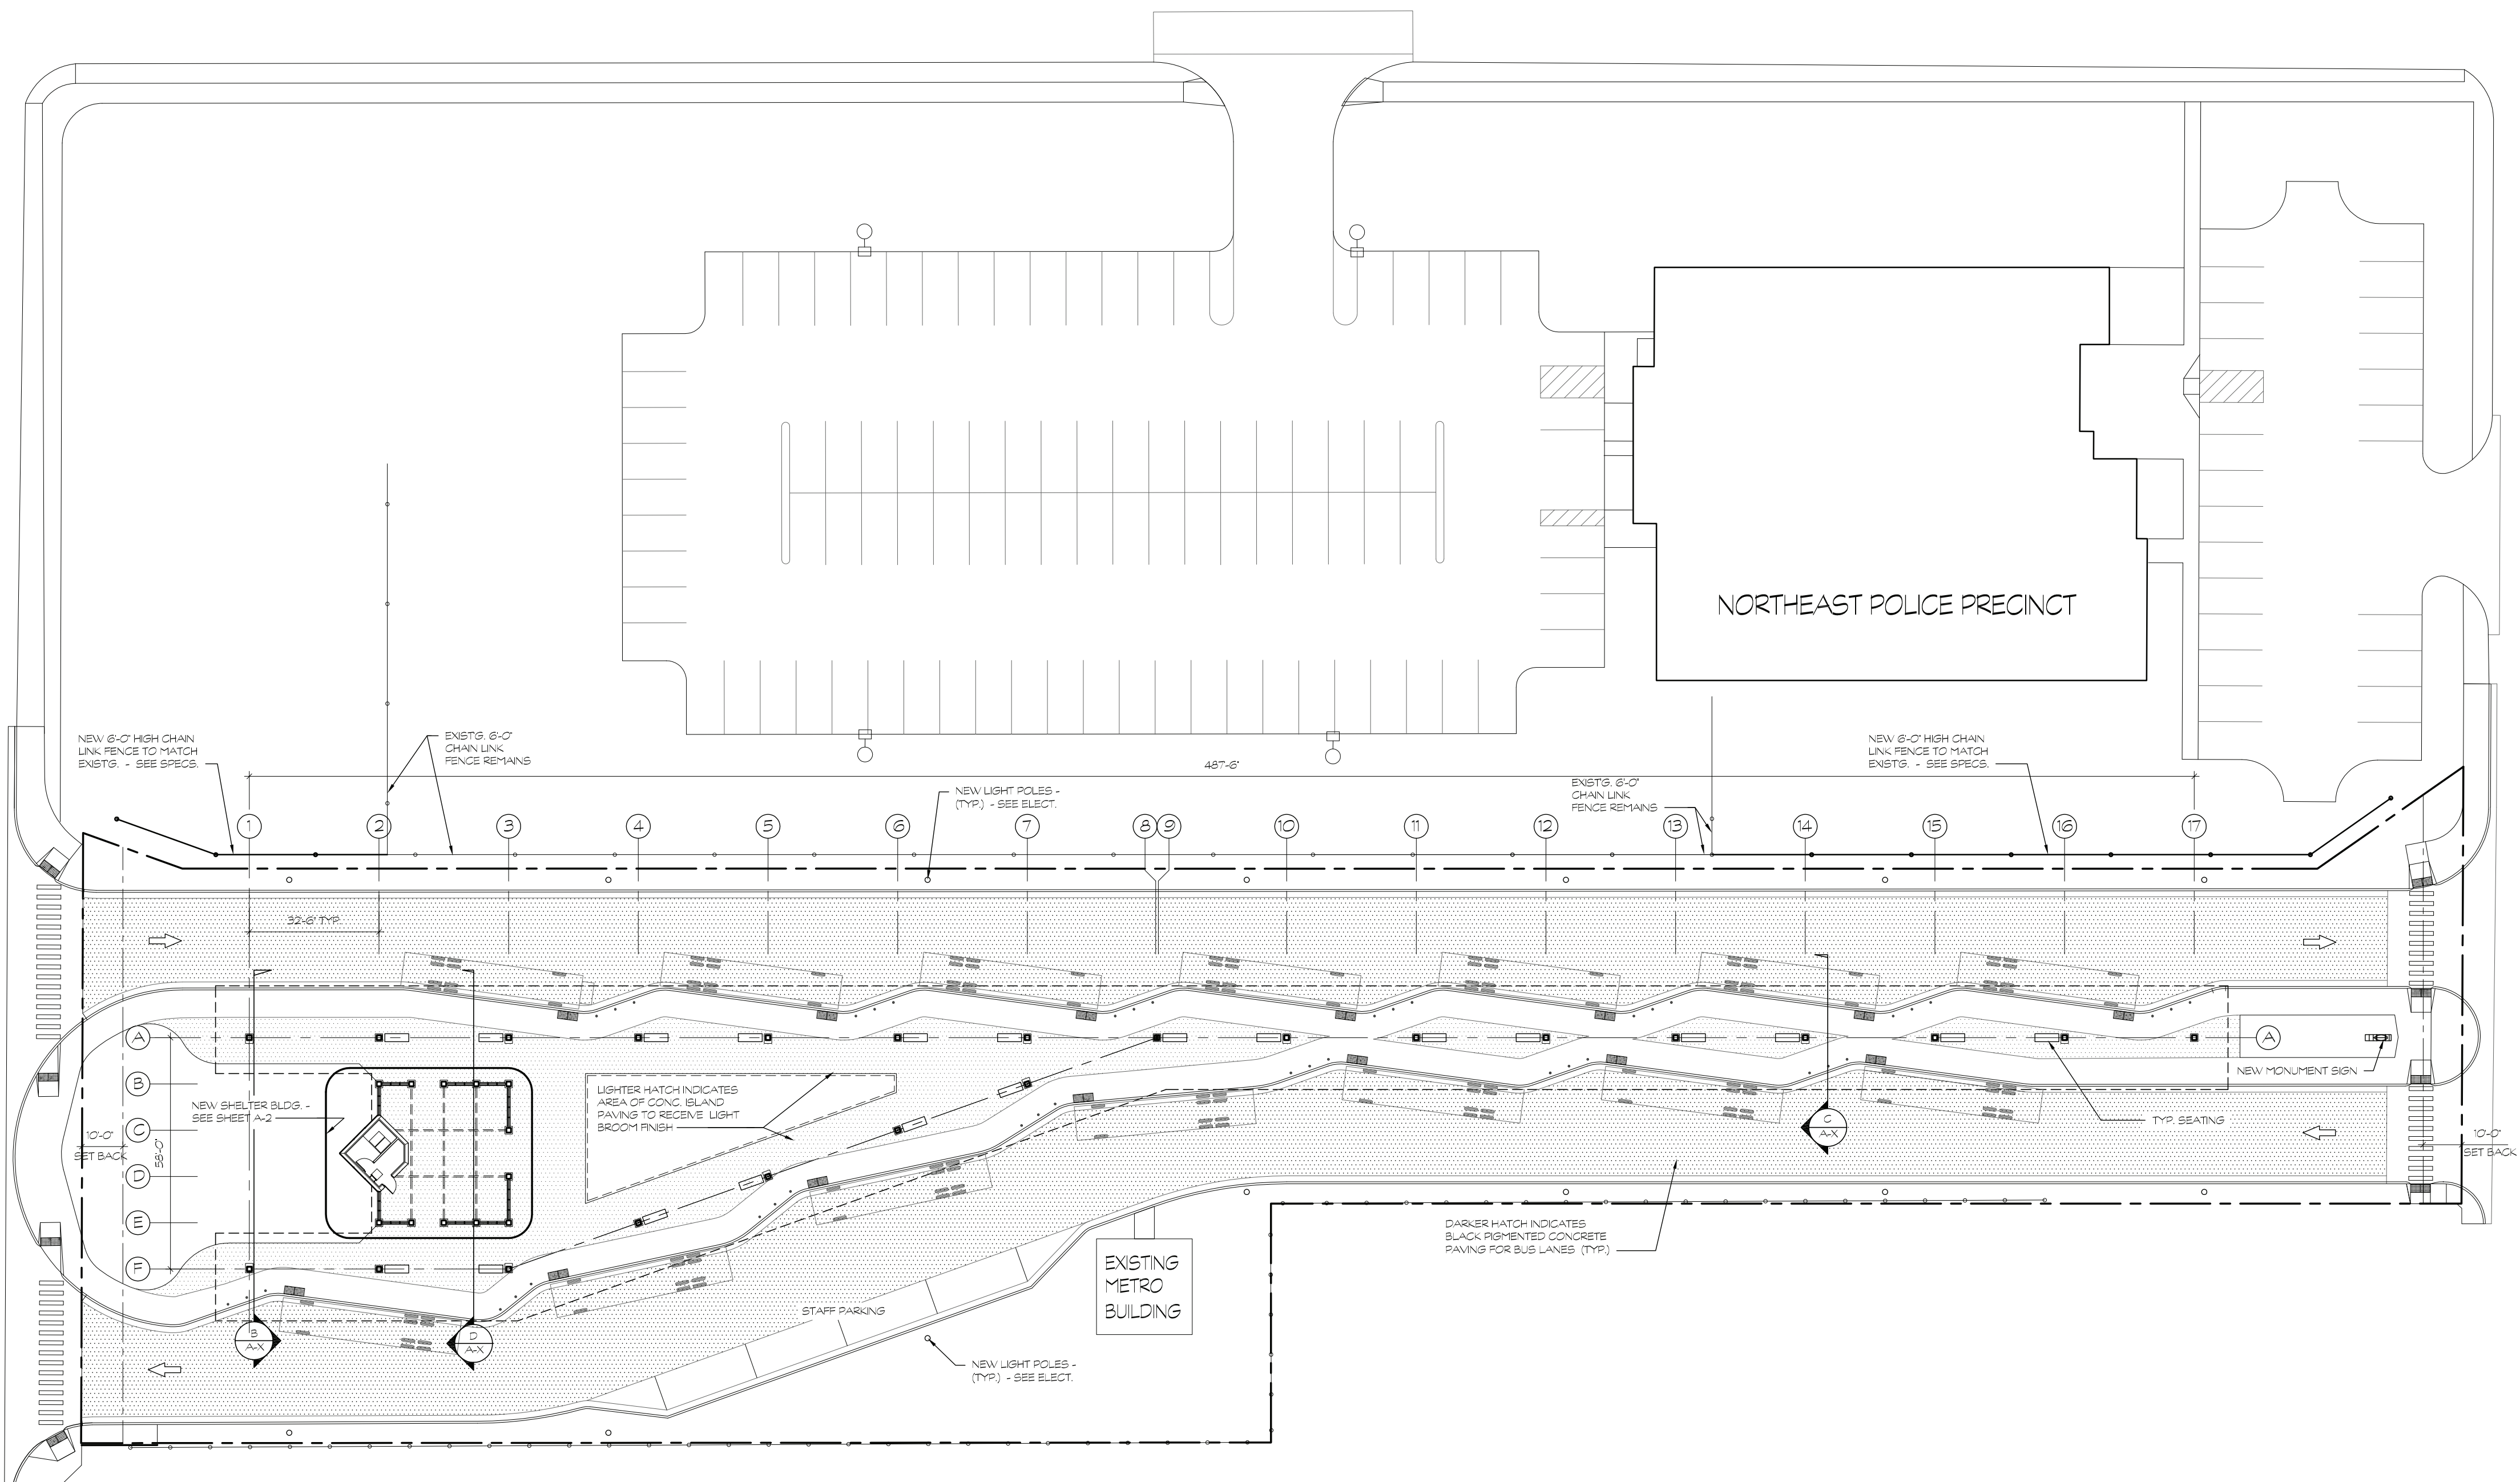

North Omaha Transit Center

North Omaha Transit Center

North Omaha Transit Center

North Omaha Transit Center

North Omaha Transit Center

North Omaha Transit Center

North Omaha Transit Center

North Omaha Transit Center

TAYLOR STREET

NORTH OMAHA TRANSIT CENTER - PROJECT SITE PLAN

SCALE: 1" = 20'-0"

North Omaha Transit Center