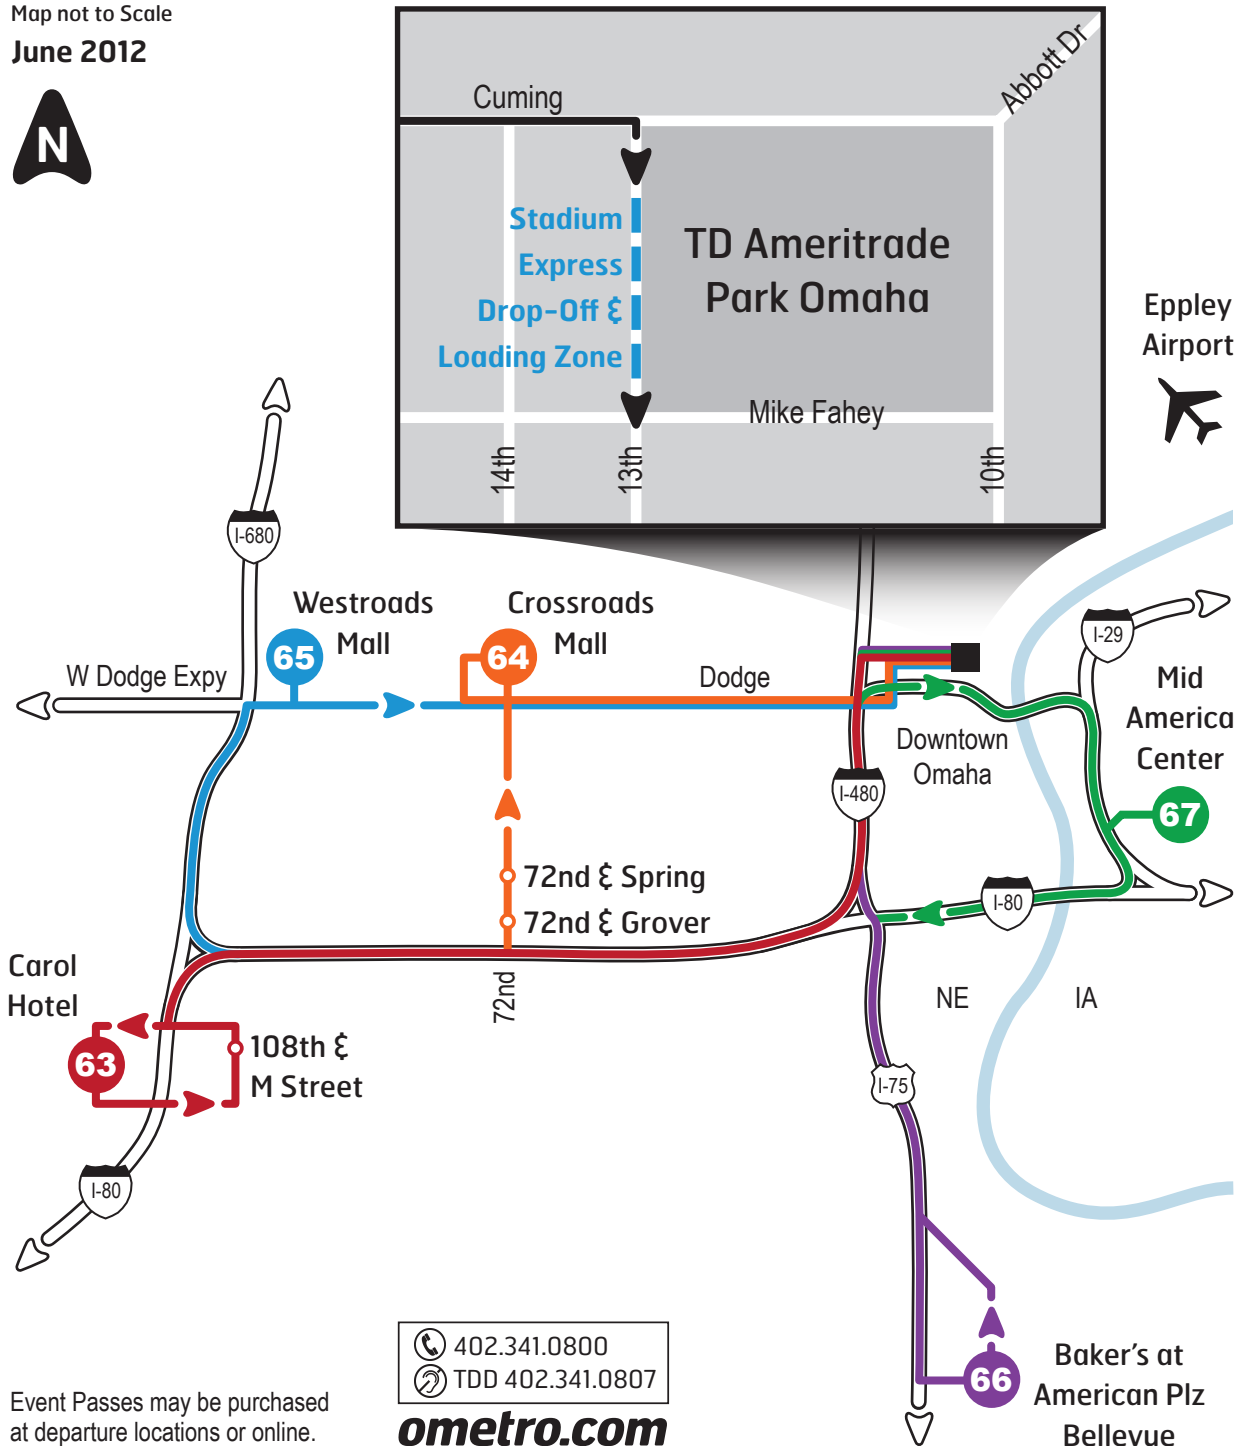

metro Stadium Express

Departure times are listed below from various locations across the Omaha area. Buses will arrive at the stadium at least 30 minutes prior to game time, and will depart up to 30 minutes after each game ends.

One-way Fare	Two-Ride Event Pass
\$3.00	\$6.00

Game Start Times		
4:00*	7:00*	8:00*

Departure Locations

- 63** Carol Hotel
Park: 4888 S 118th St
Rear Lot
Board: South Entr. on 118th
108th & M St
- 64** Crossroads Mall
Park: 72nd & Cass
Garage Only
Board: 72nd St
South of Cass
- 65** Westroads Mall
Park: 102nd & Nicholas
Board: North of Dick's on
Nicholas
- 66** Baker's at American Plz
Bellevue, NE
Park: 801 Galvin Rd
South Lot
Board: Access Rd
- 67** Mid-America Center
Council Bluffs, IA
Park: Lots C1 & C3
Board: Sidewalk

Bus Departure Times

	2:30	5:30	6:30
63	2:38	5:38	6:38
64	2:15	5:15	6:15
	2:18	5:18	6:18
65	2:30	5:30	6:30
66	2:30	5:30	6:30
67	2:30	5:30	6:30

* Bus departure times will change if game start times change.

Map not to Scale
June 2012

402.341.0800
TDD 402.341.0807

ometro.com

Event Passes may be purchased at departure locations or online.