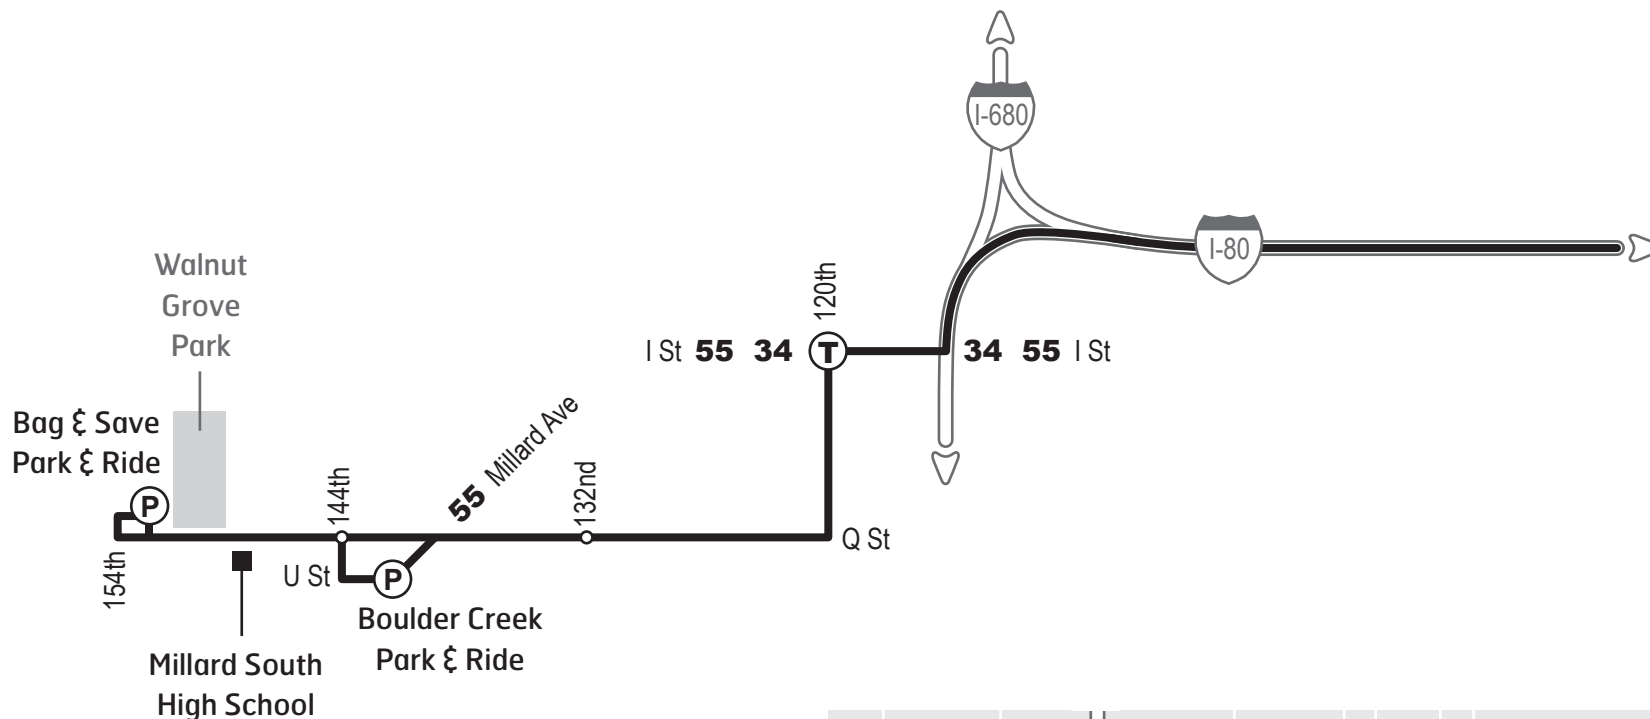

97

Millard Express

Map not to Scale

Legend

- 97 Express
- Transfer Points
Rush Hour Only
- Park & Ride Lots
- Transit Center

402.341.0800
 TDD 402.341.0807

ometro.com

AM Express**AM expreso****Millard to Downtown****Millard a el centro**

| 156th & Q St Bag & Save | 144th & Q St Boulder Creek | 132nd & Q St | 120th & I St | 24th & Douglas | 16th & Douglas | 8th & Farnam | 22nd & Cumming |
|----------------------------|-------------------------------|--------------|--------------|----------------|----------------|--------------|----------------|
| 6:10 | 6:15 | 6:19 | 6:26 | 6:44 | 6:48 | 6:51 | 6:59 |
| 6:40 | 6:45 | 6:49 | 6:56 | 7:14 | 7:18 | 7:21 | 7:29 |
| 6:55 | 7:00 | 7:04 | 7:11 | 7:29 | 7:33 | 7:36 | 7:44 |
| 7:05 | 7:10 | 7:14 | 7:21 | 7:39 | 7:43 | 7:46 | 7:54 |

PM Express**PM expreso****Downtown to Millard****El centro a Millard**

| 22nd & Cumming | 8th & Farnam | 16th & Dodge | 24th & Dodge | 30th & Dodge | 120th & I St | 144th & Q St Boulder Creek | 156th & Q St Bag & Save |
|----------------|--------------|--------------|--------------|--------------|--------------|-------------------------------|----------------------------|
| 4:07 | 4:15 | 4:17 | 4:22 | 4:24 | 4:42 | 4:53 | 4:58 |
| 4:27 | 4:35 | 4:37 | 4:42 | 4:44 | 5:02 | 5:13 | 5:18 |
| 4:42 | 4:50 | 4:52 | 4:57 | 4:59 | 5:17 | 5:28 | 5:33 |
| 5:02 | 5:10 | 5:12 | 5:17 | 5:19 | 5:37 | 5:48 | 5:53 |

Operates Weekdays only**funciona sólo los días laborables****AM Westbound****AM oeste****Downtown to Millard****El centro a Millard**

| 22nd & Cumming | 120th & I St | 132nd & Q St | 144th & Q St | 156th & Q St Bag & Save |
|----------------|--------------|--------------|--------------|----------------------------|
| 5:34 | 5:54 | 6:01 | 6:04 | 6:08 |
| 6:04 | 6:24 | 6:31 | 6:34 | 6:38 |
| 6:19 | 6:39 | 6:46 | 6:49 | 6:53 |
| 6:29 | 6:49 | 6:56 | 6:59 | 7:03 |