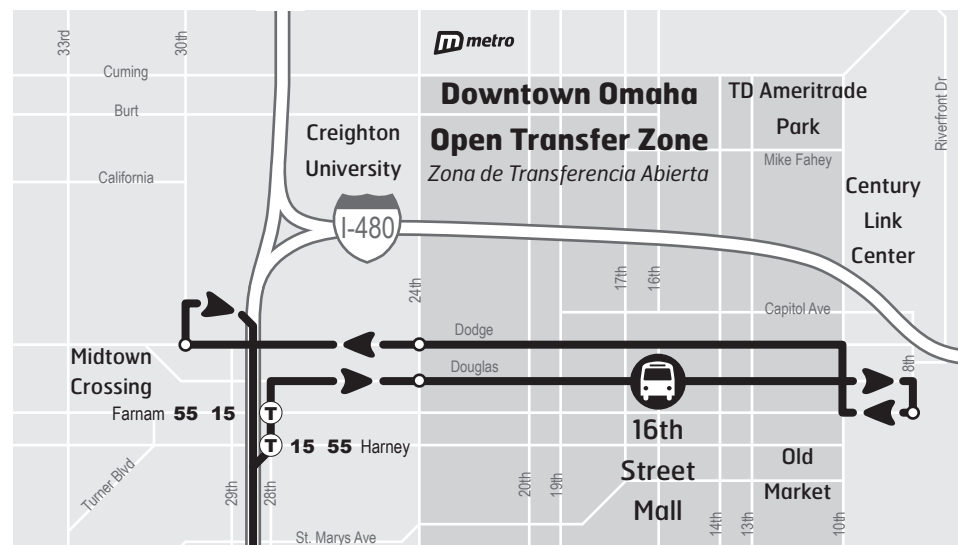

97

Millard Express

Map not to Scale

Legend

- 97 Express
- Transfer Points
Rush Hour Only
- Park & Ride Lots
- Transit Center

402.341.0800
 TDD 402.341.0807

ometro.com

AM Express**AM expreso****Millard to Downtown****Millard a el centro**

| 156th & Q St Bag & Save | 144th & Q St Boulder Creek | 132nd & Q St | 120th & I St | 24th & Douglas | 16th & Douglas | 8th & Farnam | 22nd & Cumming |
|----------------------------|-------------------------------|--------------|--------------|----------------|----------------|--------------|----------------|
| 6:10 | 6:15 | 6:19 | 6:26 | 6:44 | 6:48 | 6:51 | 6:59 |
| 6:40 | 6:45 | 6:49 | 6:56 | 7:14 | 7:18 | 7:21 | 7:29 |
| 6:55 | 7:00 | 7:04 | 7:11 | 7:29 | 7:33 | 7:36 | 7:44 |
| 7:05 | 7:10 | 7:14 | 7:21 | 7:39 | 7:43 | 7:46 | 7:54 |

PM Express**PM expreso****Downtown to Millard****El centro a Millard**

| 22nd & Cumming | 8th & Farnam | 16th & Dodge | 24th & Dodge | 30th & Dodge | 120th & I St | 144th & Q St Boulder Creek | 156th & Q St Bag & Save |
|----------------|--------------|--------------|--------------|--------------|--------------|-------------------------------|----------------------------|
| 4:07 | 4:15 | 4:17 | 4:22 | 4:24 | 4:42 | 4:53 | 4:58 |
| 4:27 | 4:35 | 4:37 | 4:42 | 4:44 | 5:02 | 5:13 | 5:18 |
| 4:42 | 4:50 | 4:52 | 4:57 | 4:59 | 5:17 | 5:28 | 5:33 |
| 5:02 | 5:10 | 5:12 | 5:17 | 5:19 | 5:37 | 5:48 | 5:53 |

Operates Weekdays only**funciona sólo los días laborables****AM Westbound****AM oeste****Downtown to Millard****El centro a Millard**

| 22nd & Cumming | 120th & I St | 132nd & Q St | 144th & Q St | 156th & Q St Bag & Save |
|----------------|--------------|--------------|--------------|----------------------------|
| 5:34 | 5:54 | 6:01 | 6:04 | 6:08 |
| 6:04 | 6:24 | 6:31 | 6:34 | 6:38 |
| 6:19 | 6:39 | 6:46 | 6:49 | 6:53 |
| 6:29 | 6:49 | 6:56 | 6:59 | 7:03 |