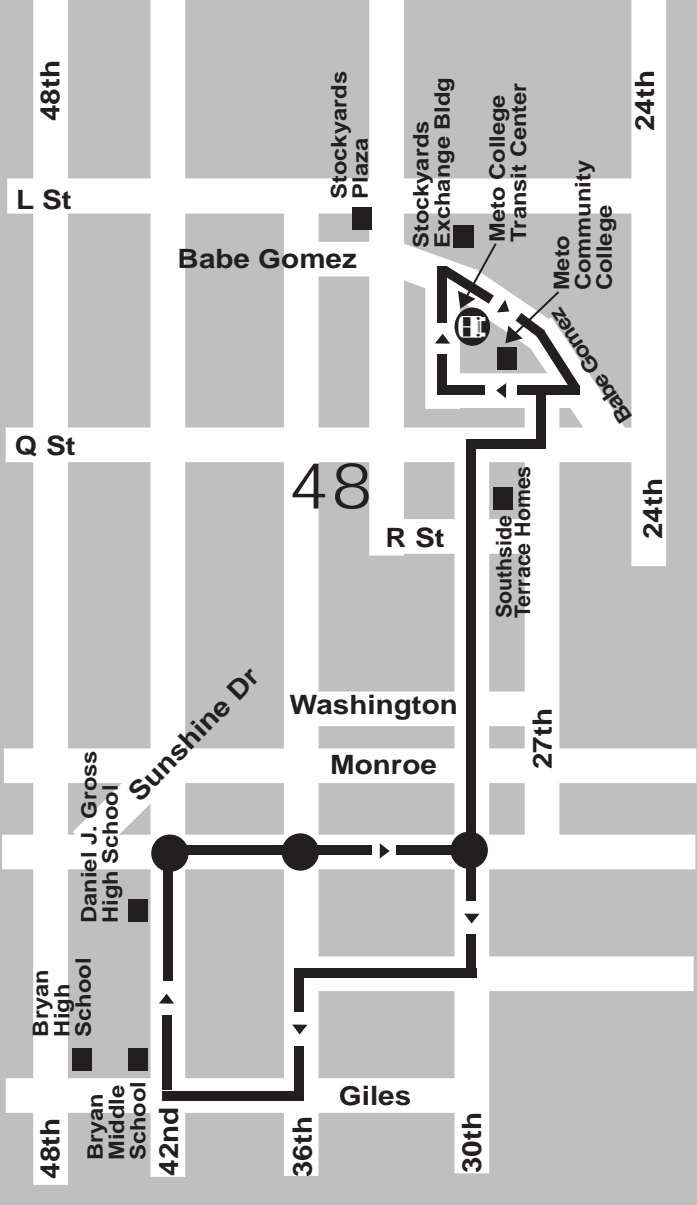

### Map Legend

-  Route #48
-  Transfer Points
-  Transit Center

Vinton

48th

L St

Q St

48th

Daniel J. Gross High School

Bryan High School

Bryan Middle School

Sunshine Dr

42nd

36th

Giles

Washington

Monroe

### Map Legend

- Route #48 - AM School Trip
- Transfer Points
- Transit Center

# Transfer Points/Puntos de transbordo

( Rush Hour Only - La Hora punta Sólo)

**48**

**Metro College  
Transit Center**

**3,7,9,13,34**

**30-Harrison**

**7**

**42-Harrison**