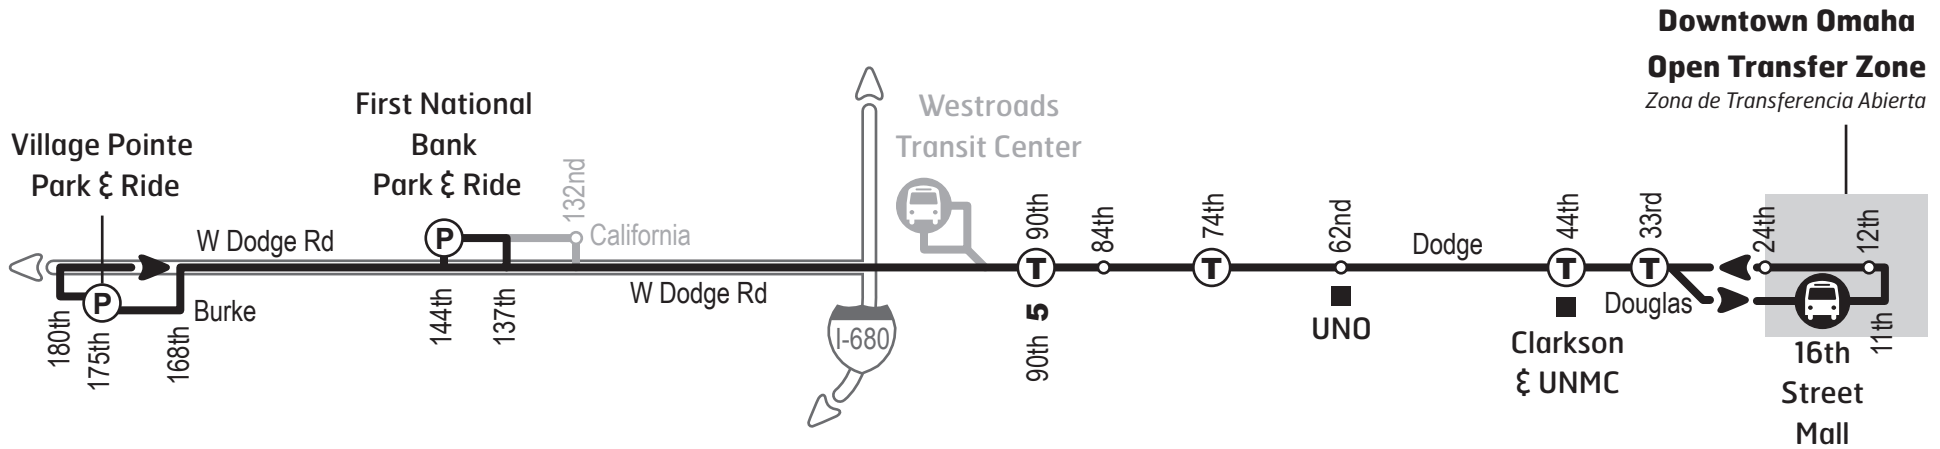

92

Dodge Express

Map not to Scale

Legend

- 92 Express
- AM Westbound & PM Eastbound
- Transfer Points Rush Hour Only
- Park & Ride Lots
- Transit Center

402.341.0800
 TDD 402.341.0807

ometro.com

Westroads Transit Center
2 4 5 14 22 92

AM Express

AM expreso

Village Pointe to Downtown

Village Pointe a el centro

No boarding east of FNB Park & Ride

No embarque este de la FNB Park & Ride

175th & Burke Village Pointe	144th & W Dodge First National Bank	90th & Dodge	84th & Dodge	74th & Dodge	62nd & Dodge UNO	44th & Dodge	33rd & Dodge	24th & Douglas	16th & Douglas	14th & Douglas	22nd & Cumming
6:00	6:10	6:16	6:18	6:21	6:25	6:30	6:33	6:36	6:39	6:40	6:45
6:30	6:40	6:46	6:48	6:51	6:55	7:00	7:03	7:06	7:09	7:10	
7:00	7:10	7:16	7:18	7:21	7:25	7:30	7:33	7:36	7:39	7:40	7:45
8:00	8:10	8:16	8:18	8:21	8:25	8:30	8:33	8:36	8:39	8:40	8:45

PM Express

PM expreso

Downtown to Village Pointe

El centro a Village Pointe

No drop-offs east of FNB Park & Ride

No hay bajadas al este de la FNB Park & Ride

22nd & Cumming	12th & Dodge	16th & Dodge	24th & Dodge	33rd & Dodge	44th & Dodge	62nd & Dodge UNO	74th & Dodge	84th & Dodge	90th & Dodge	144th & W Dodge First National Bank	175th & Burke Village Pointe
4:10	4:15	4:16	4:19	4:22	4:25	4:30	4:34	4:37	4:39	4:49	4:55
4:40	4:45	4:46	4:49	4:52	4:55	5:00	5:04	5:07	5:09	5:19	5:25
5:10	5:15	5:16	5:19	5:22	5:25	5:30	5:34	5:37	5:39	5:49	5:55
	5:45	5:46	5:49	5:52	5:55	6:00	6:04	6:07	6:09	6:19	6:25

Operates Weekdays only

funciona sólo los días laborables

Limited stop service west of 24th street in both directions. Buses serve all stops east of 24th street.

Servicio de parada limitada al oeste de la calle 24 en ambas direcciones. Autobuses sirven todas las paradas al este de la calle 24.