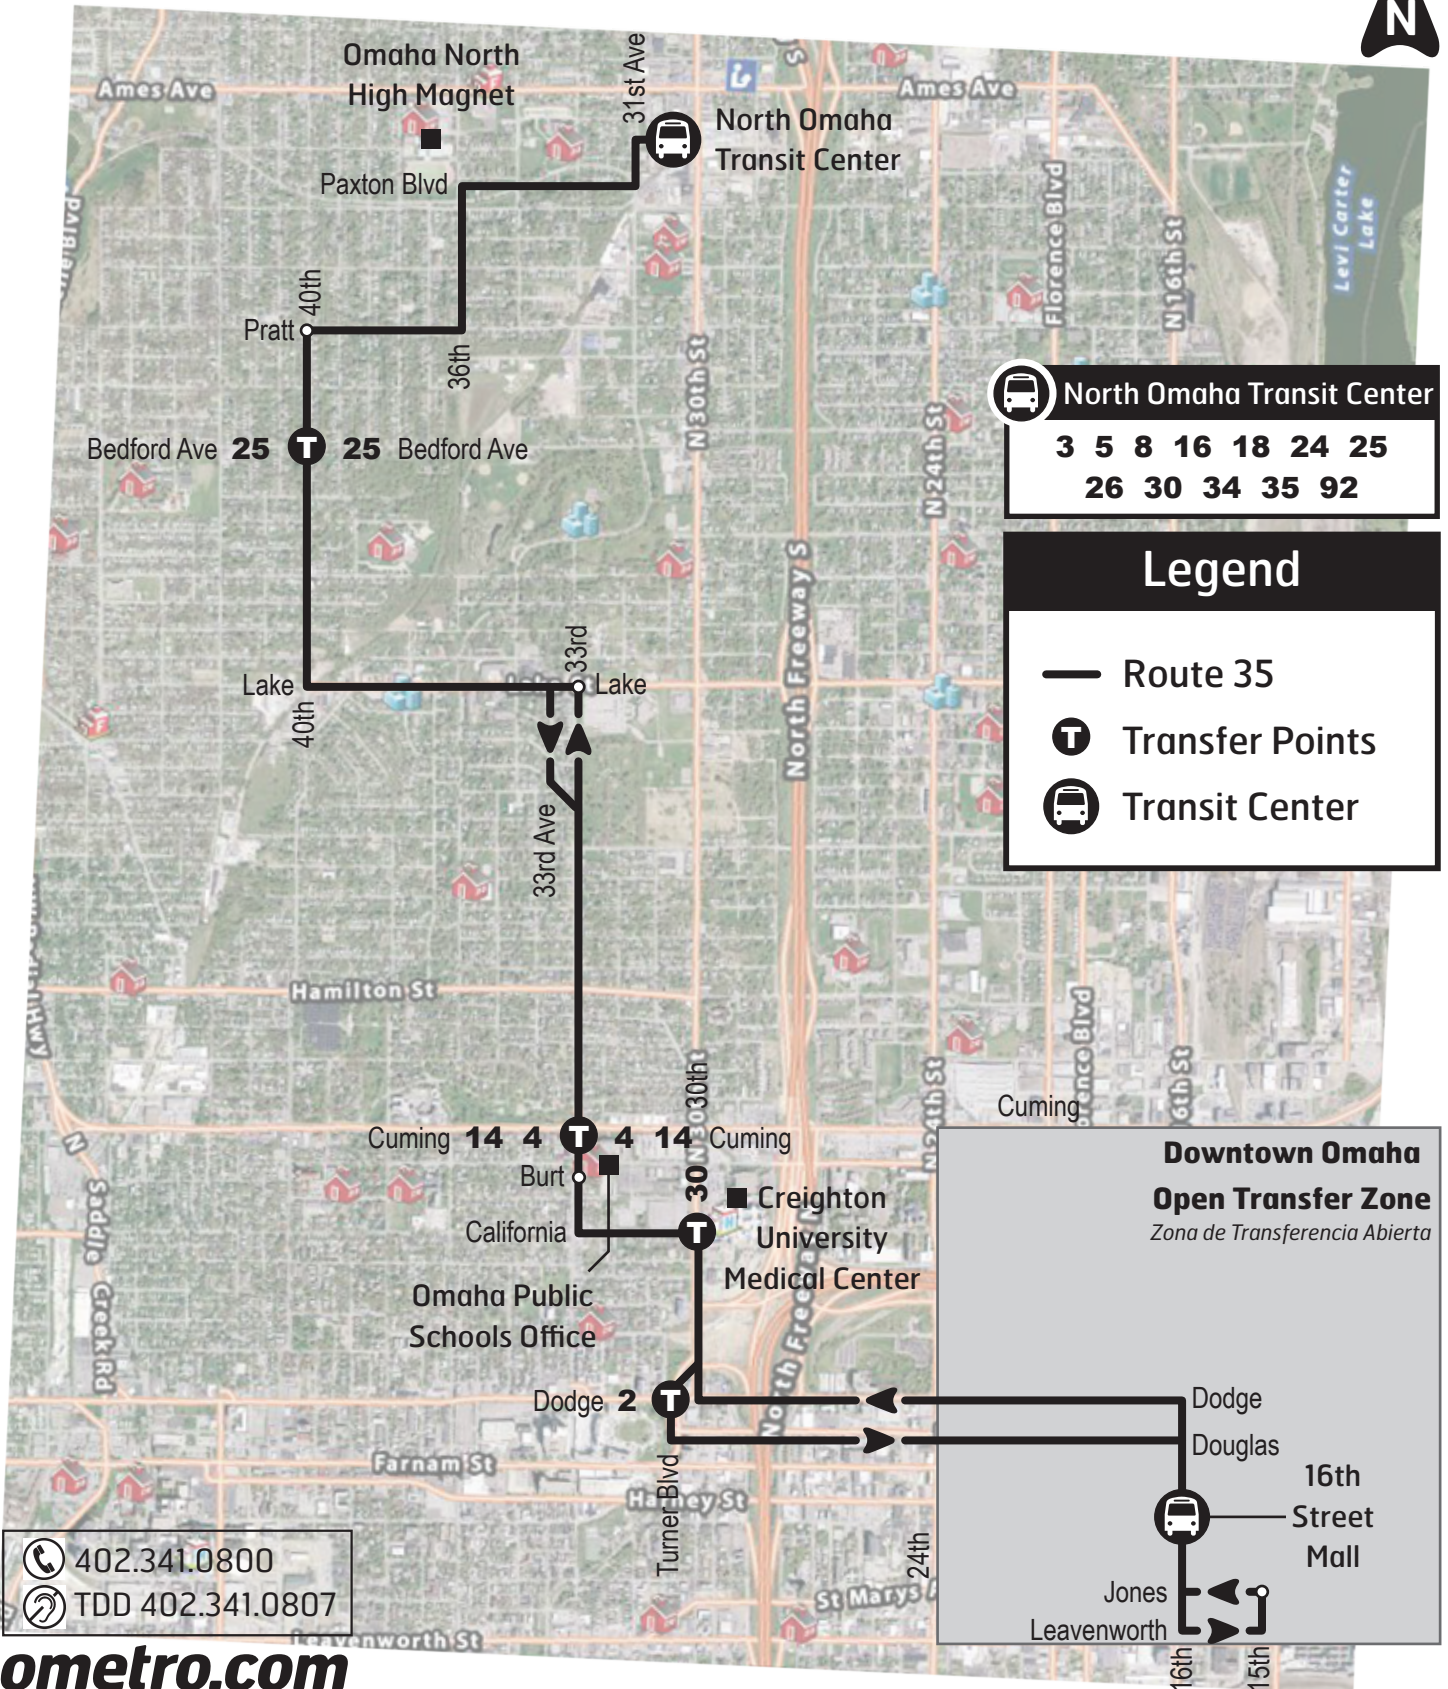

35

North 33rd Street

Map not to Scale

	North Omaha Transit Center
	3 5 8 16 18 24 25
	26 30 34 35 92

Legend

- Route 35
- Transfer Points
- Transit Center

Downtown Omaha Open Transfer Zone
Zona de Transferencia Abierta