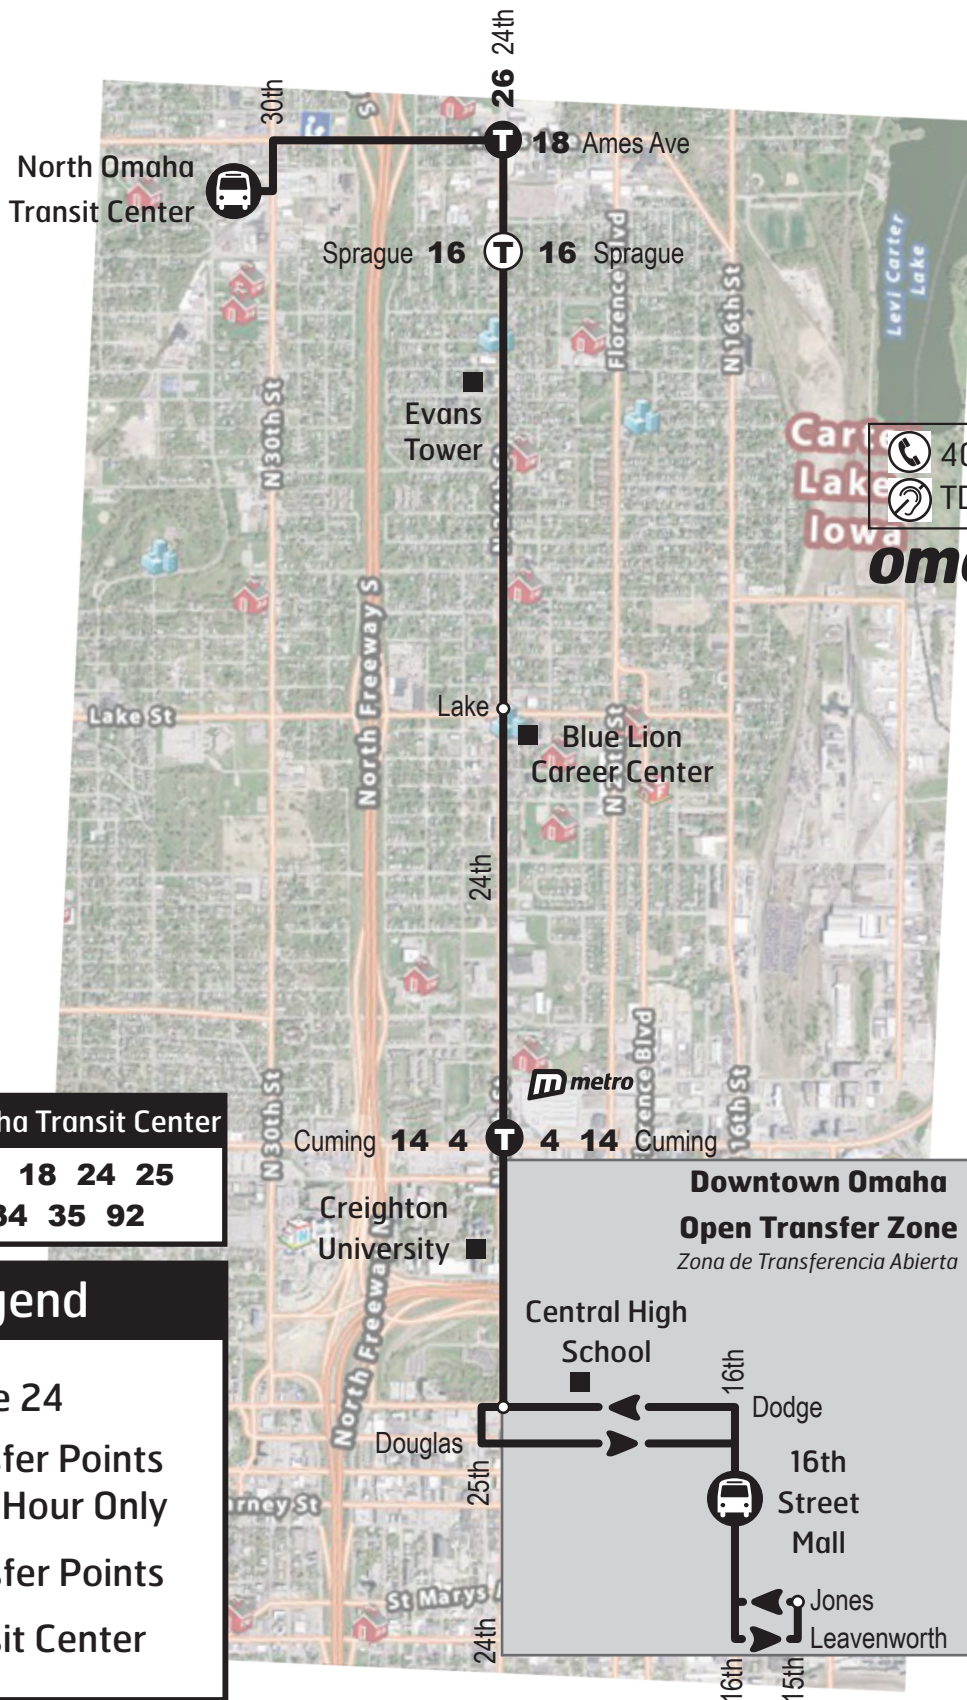

24

24th Street

Map not to Scale

402.341.0800
TDD 402.341.0807

ometro.com

- North Omaha Transit Center
- 3 5 8 16 18 24 25
- 26 30 34 35 92

Legend

- Route 24
- Transfer Points Rush Hour Only
- Transfer Points
- Transit Center

Downtown Omaha
Open Transfer Zone
Zona de Transferencia Abierta

Central High School

Dodge

16th Street Mall

Jones

Leavenworth

Weekdays

Días de la semana

Sundays

Domingos

North Norte										South Sur									
22nd & Cumming	From Route	15th & Jones	16th & Farnam	24th & Dodge	24th & Cumming	24th & Lake	24th & Ames	NOTC	To Route	From Route	NOTC	24th & Ames	24th & Lake	24th & Cumming	24th & Dodge	15th & Jones	To Route	22nd & Cumming	
6:58		7:05	7:07	7:11	7:14	7:18	7:25	7:29	35	35	7:05	7:09	7:14	7:19	7:22	7:29	35		
	35	8:05	8:07	8:11	8:14	8:18	8:25	8:29	35	35	8:05	8:09	8:14	8:19	8:22	8:29	35		
	35	9:05	9:07	9:11	9:14	9:18	9:25	9:29	35	35	9:05	9:09	9:14	9:19	9:22	9:29	35		
	35	10:05	10:07	10:11	10:14	10:18	10:25	10:29	35	35	10:05	10:09	10:14	10:19	10:22	10:29	35		
	35	11:05	11:07	11:11	11:14	11:18	11:25	11:29	35	35	11:05	11:09	11:14	11:19	11:22	11:29	35		
	35	12:05	12:07	12:11	12:14	12:18	12:25	12:29	35	35	12:05	12:09	12:14	12:19	12:22	12:29	35		
	35	1:05	1:07	1:11	1:14	1:18	1:25	1:29	35	35	1:05	1:09	1:14	1:19	1:22	1:29	35		
	35	2:05	2:07	2:11	2:14	2:18	2:25	2:29	35	35	2:05	2:09	2:14	2:19	2:22	2:29	35		
	35	3:05	3:07	3:11	3:14	3:18	3:25	3:29	35	35	3:05	3:09	3:14	3:19	3:22	3:29	35		
	35	4:05	4:07	4:11	4:14	4:18	4:25	4:29	35	35	4:05	4:09	4:14	4:19	4:22	4:29	35		
	35	5:05	5:07	5:11	5:14	5:18	5:25	5:29	35	35	5:05	5:09	5:14	5:19	5:22	5:29	35		