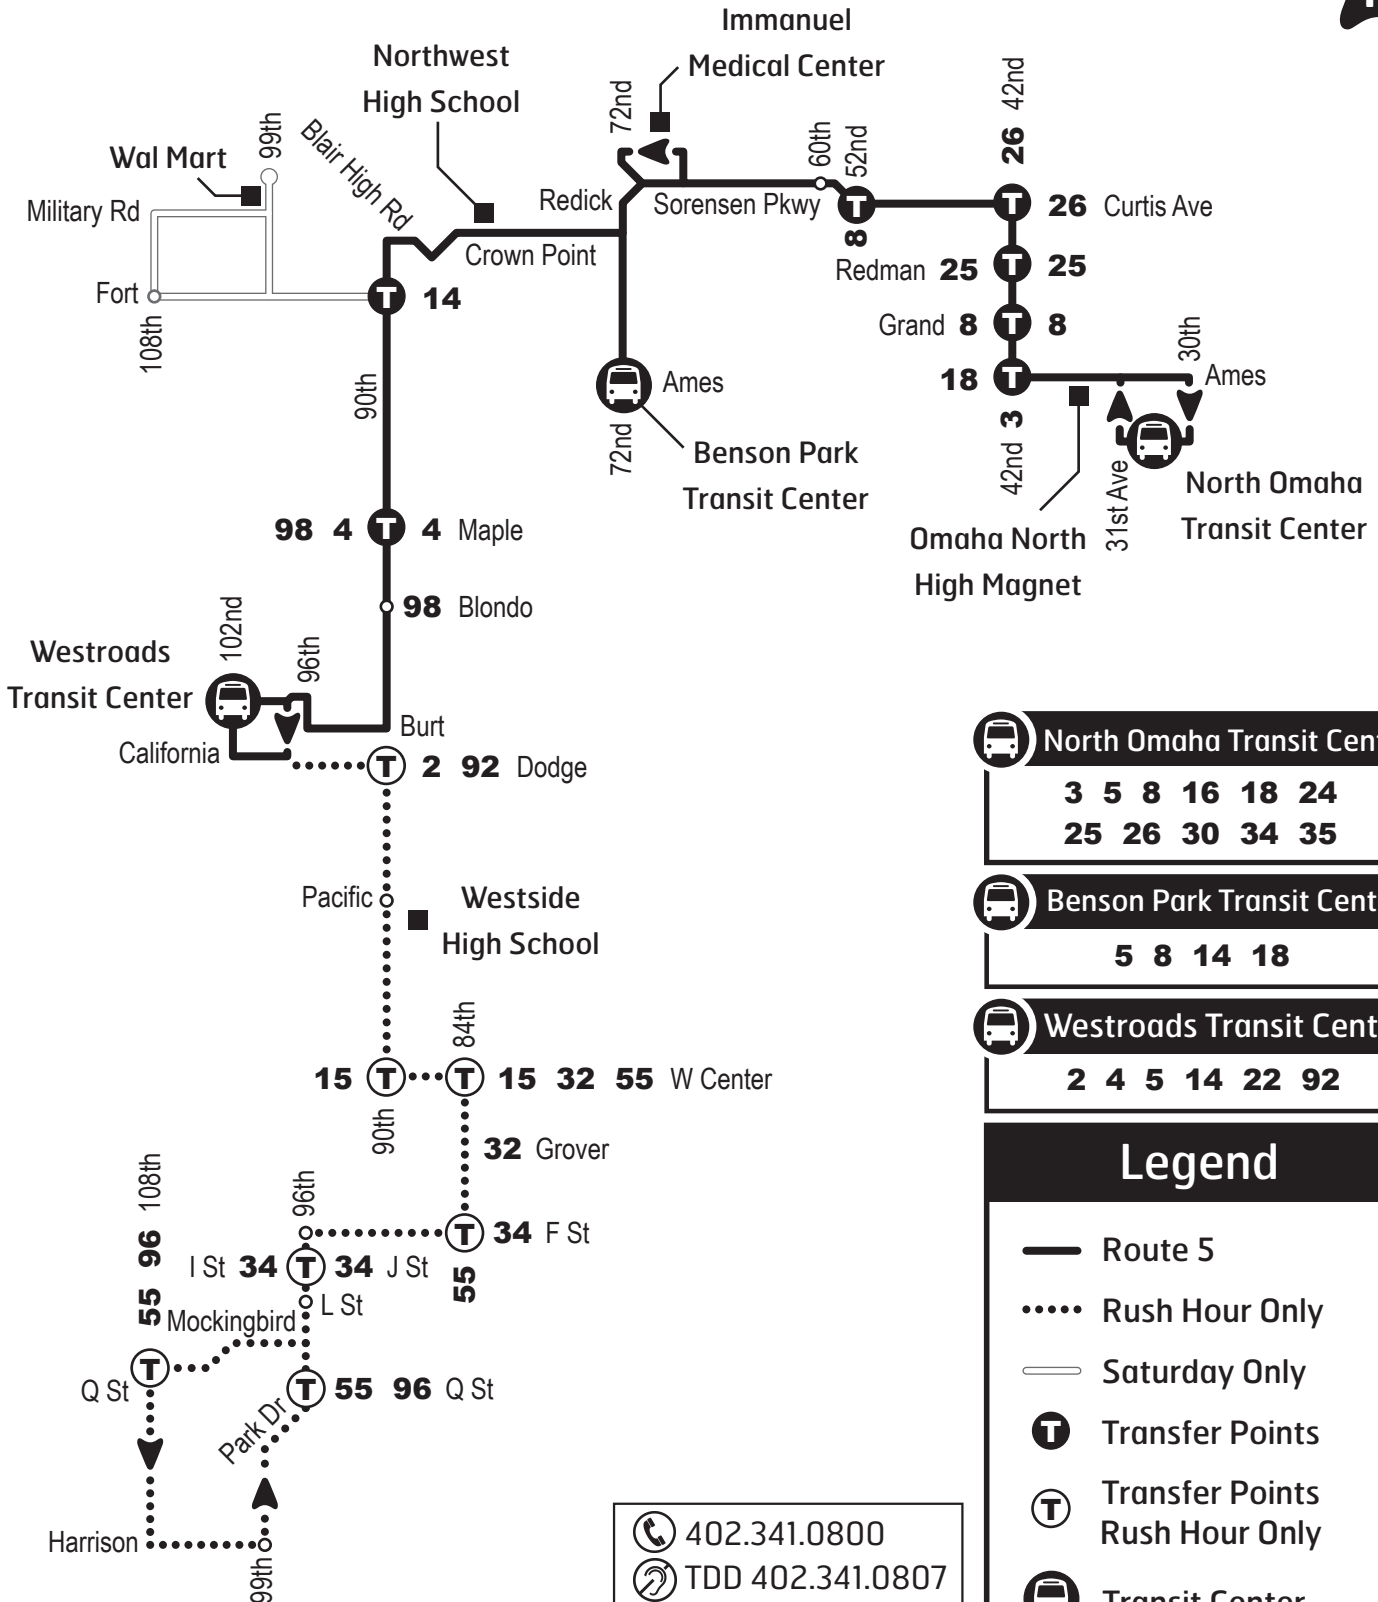

## North 90th / South 96th

Map not to Scale

	<b>North Omaha Transit Center</b>
	<b>3 5 8 16 18 24</b>
	<b>25 26 30 34 35</b>

	<b>Benson Park Transit Center</b>
	<b>5 8 14 18</b>

	<b>Westroads Transit Center</b>
	<b>2 4 5 14 22 92</b>

Legend	
	Route 5
	Rush Hour Only
	Saturday Only
	Transfer Points
	Transfer Points Rush Hour Only
	Transit Center

402.341.0800  
 TDD 402.341.0807

**ometro.com**