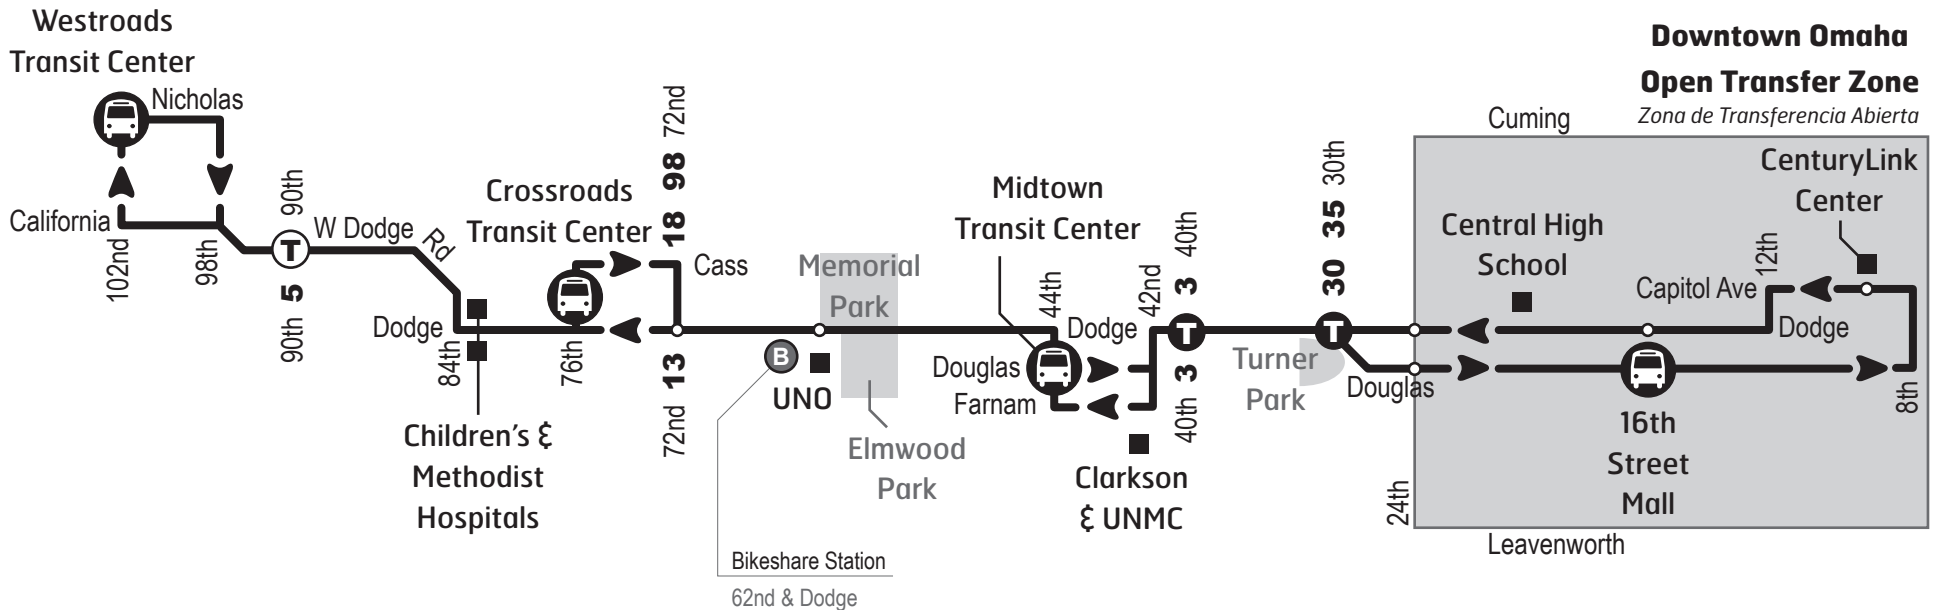

2

Dodge Street

Map not to Scale

Legend

- Route 2
- Bikeshare Station
- Transfer Points Rush Hour Only
- Transfer Points
- Transit Center

402.341.0800
TDD 402.341.0807

ometro.com

Westroads Transit Center
2 4 5 14 22 92