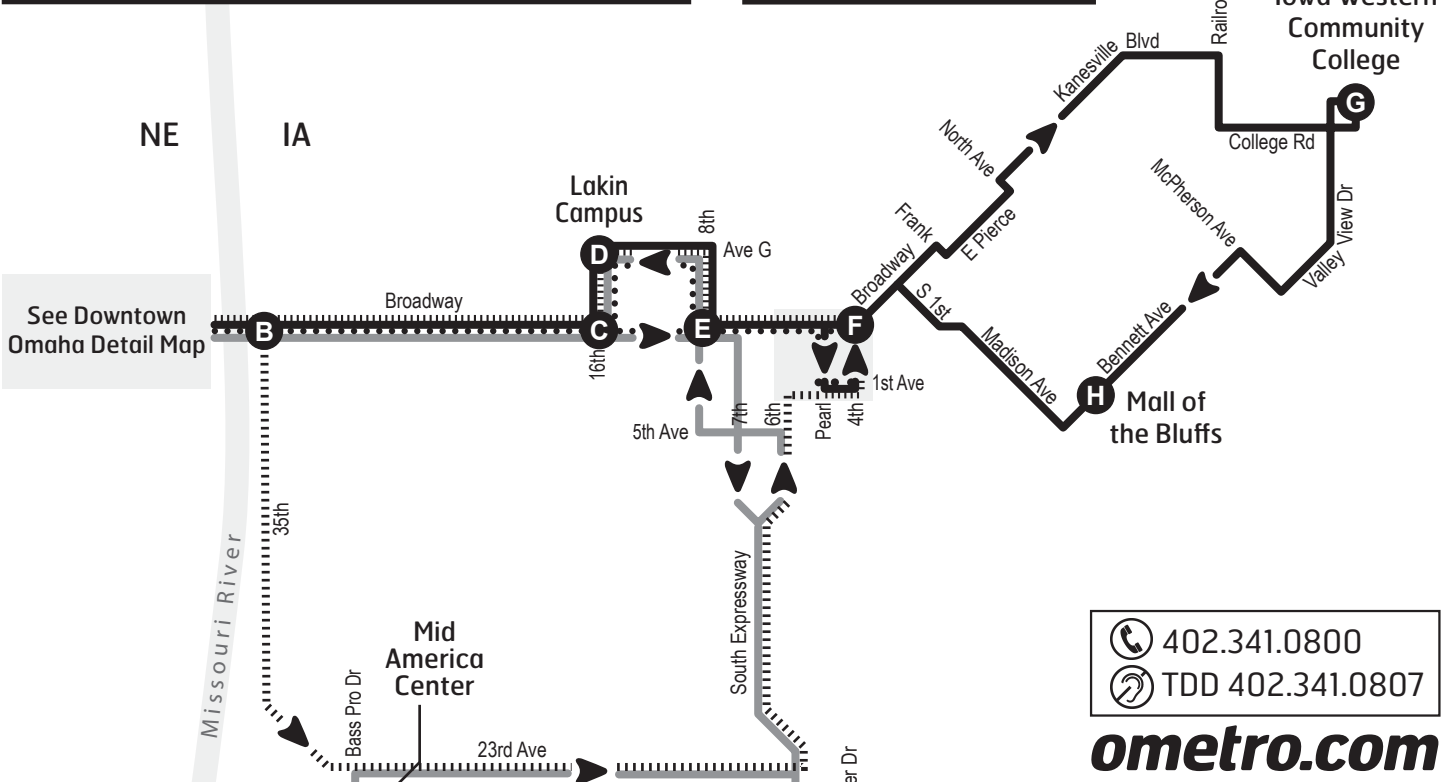

Council Bluffs

Map not to Scale

Downtown Omaha Detail Map

4th & Broadway Map

402.341.0800
TDD 402.341.0807

ometro.com

Legend

- Blue Route
- Yellow Route
- Yellow Early AM
- Yellow Express
- Timepoints