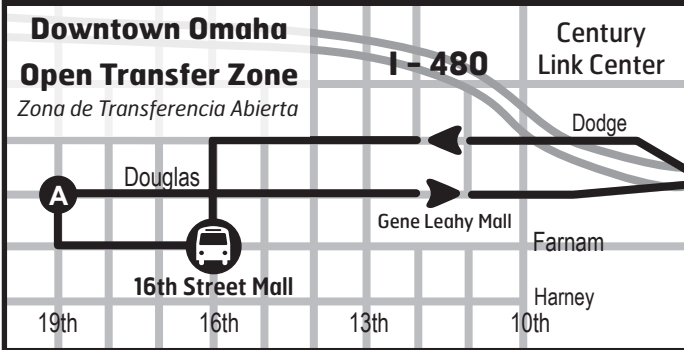

Council Bluffs

Map not to Scale

Downtown Omaha Detail Map

4th & Broadway Map

402.341.0800
TDD 402.341.0807

ometro.com

Legend

- Blue Route
- Yellow Route
- Yellow Early AM
- Yellow Express
- Timepoints