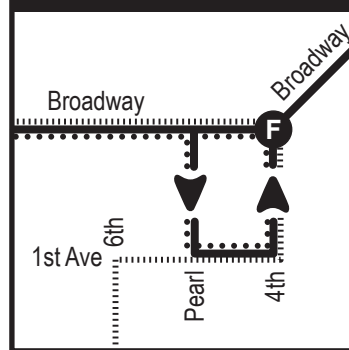

Council Bluffs

Map not to Scale

Downtown Omaha Detail Map

4th & Broadway Map

402.341.0800
TDD 402.341.0807

ometro.com

Legend

- Blue Route
- Yellow Route
- Yellow Early AM
- Yellow Express
- Timepoints