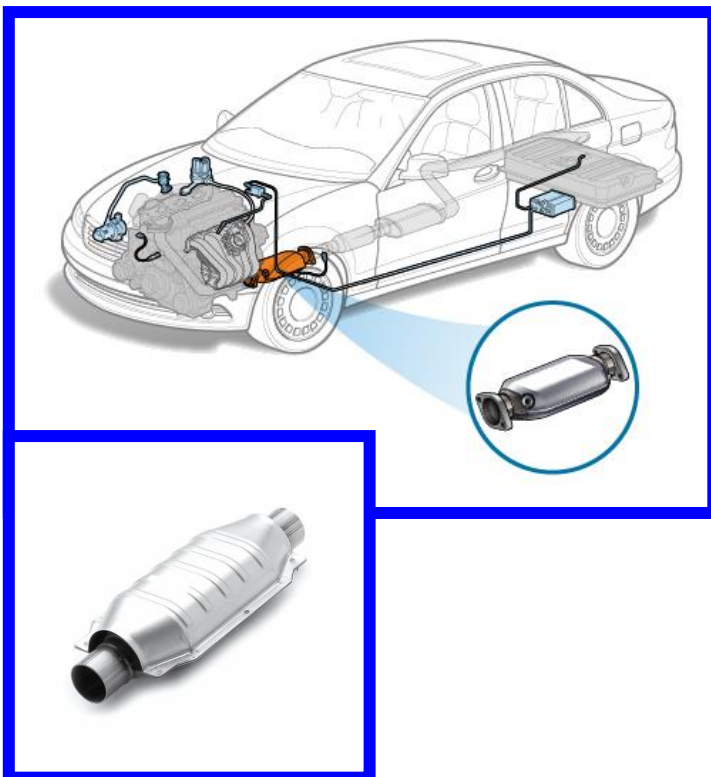

COMMUNITY ALERT

LOS ANGELES POLICE DEPARTMENT
OFFICIAL PUBLICATION OF THE HOLLENBECK AREA CRIME ANALYSIS DETAIL

CATALYTIC CONVERTER THEFTS

There is an apparent increase in CATALYTIC CONVERTER thefts in the Hollenbeck Area. Incidents are occurring during morning watch hours. The most common vehicles that are being targeted are Hondas & Toyotas.

If you have any questions or information, please contact Hollenbeck Auto Detectives @ (323) 224-0100.

CATALYTIC CONVERTERS

>Catalytic converters contain small amounts of valuable metals like platinum, palladium, or rhodium & command a good price as scrap metal, with some converters selling for as much as \$640.

>SUVS & 4X4 vehicles are at particular high risk due to it being easy to crawl underneath & remove quickly.

>Be aware of anyone carrying a sawzall, a tool used to remove catalytic converters

PLEASE CONTACT HOLLENBECK AUTO DETECTIVE YOUNG @ (323) 224-0106 OR AUTO DETECTIVE TABLE @ (323) 224-0100 DURING BUSINESS HOURS. CONTACT HOLLENBECK WATCH COMMANDER @ (323) 342-4101 DURING OFF HOURS.