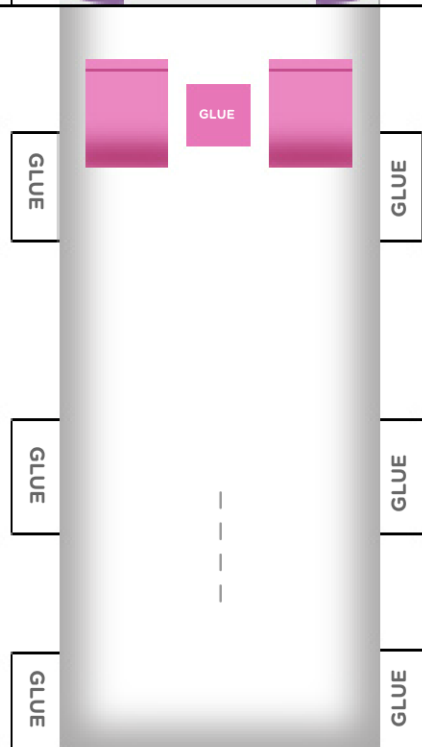

FRONT OF CAR

FRONT OF CAR

BACK OF CAR

BACK OF CAR

Weekdays @ 8:30AM & 12:30PM on NICK

© 2013 Viacom International Inc. All Rights Reserved. Nickelodeon, Paw Patrol™ and all related titles, logos and characters are trademarks of Viacom International Inc.