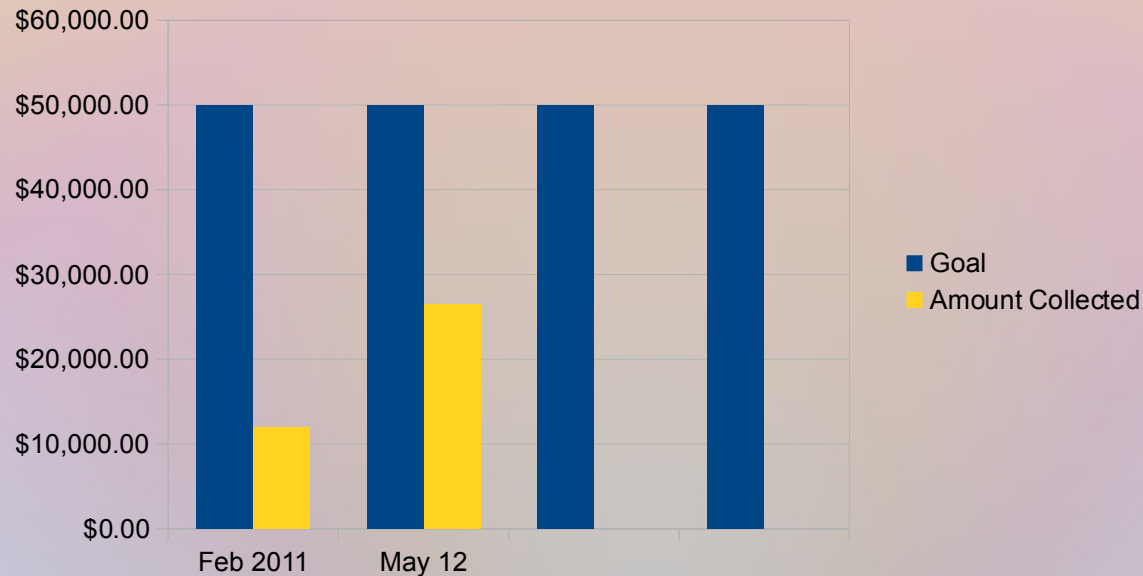

Progress

- The Kenya Project- Dianne Townley Memorial Fund

Feb. 2011 \$12,000 May 2012 - \$26,426