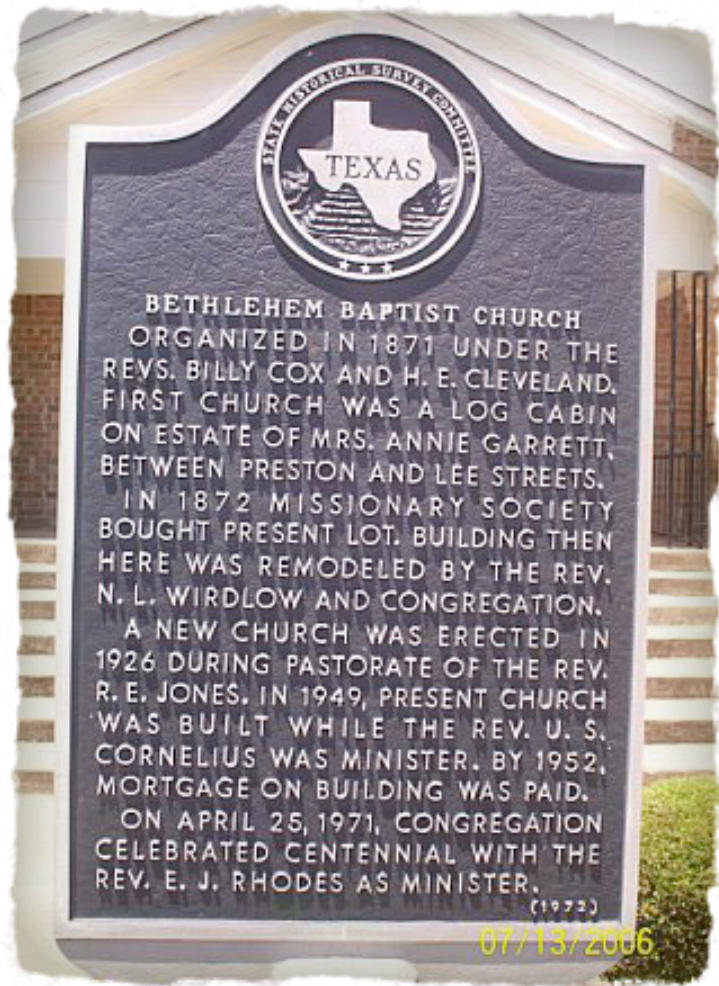

According to church records, the original building, constructed in 1871, was a log structure located between the five hundred block of Preston and Lee Street. As the congregation grew, church members decided to buy the lot had a desire to worship together in one centrally located place, and under the leadership of the Reverend Billy Cox and H. E. Cleveland, and that is when Bethlehem Baptist Church was organized. The first church was built on the estate of Mrs. Annie Garrett.

As the membership grew, the church members saw a need for a larger and better place to worship, so in 1872 the current location was purchased and given to the church which is now Franklin Street that is the site of the present church building, built in 1924 by the Missionary Society. Mrs. Callie Davis was the president of the Society at that time. A cafeteria was added in 1941, and additional renovations were completed in 1988. By 1952, mortgage on the building was paid. On April 25, 1971, Congregation celebrated centennial with the Rev. E. J. Rhodes as Minister.

It's interesting to note that one Bethlehem Baptist member, Bonham resident Dorothy Dale, recalls that her first three years of elementary school, grades 1-3, were taught in church, the Fairview Baptist Church in Windom in the mid-1940s when it was located far north of its present site next to the former Fannin Bank location. After the third grade, Mrs. Dale continued her education at Booker T. Washington School in Bonham.