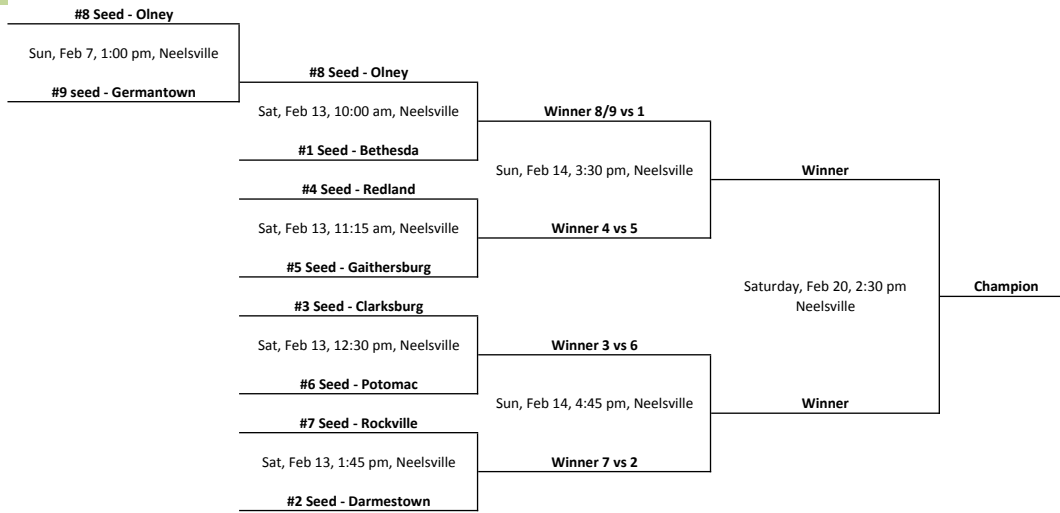

## 2016 PLAYOFF SCHEDULE

### BANTAMS

### JUNIORS