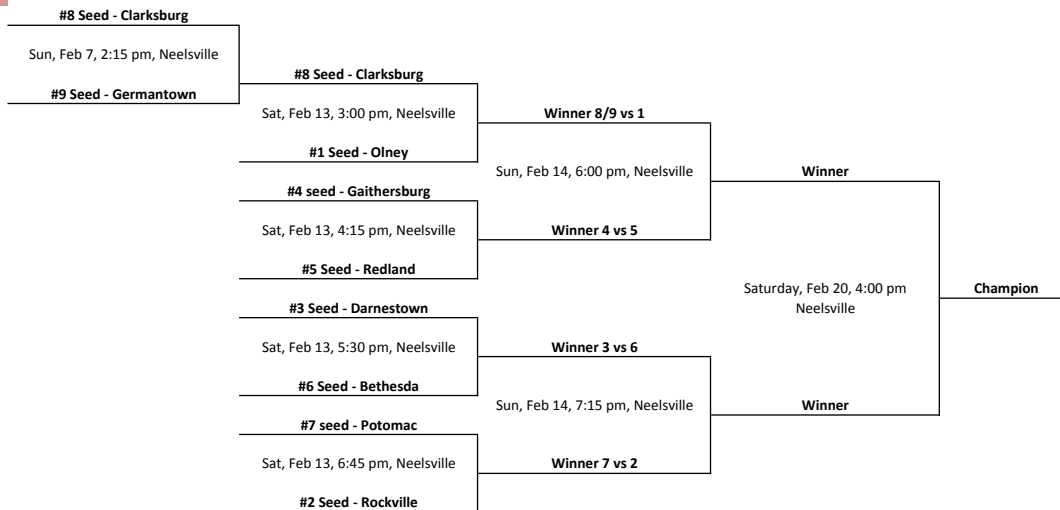

SENIORS

ALL-Stars Games		
	Bantams	Sunday, Feb 21, 1:00 pm, Neelsville
	Juniors	Sunday, Feb 21, 2:30 pm, Neelsville
	Seniors	Sunday, Feb 21, 4:00 pm, Neelsville