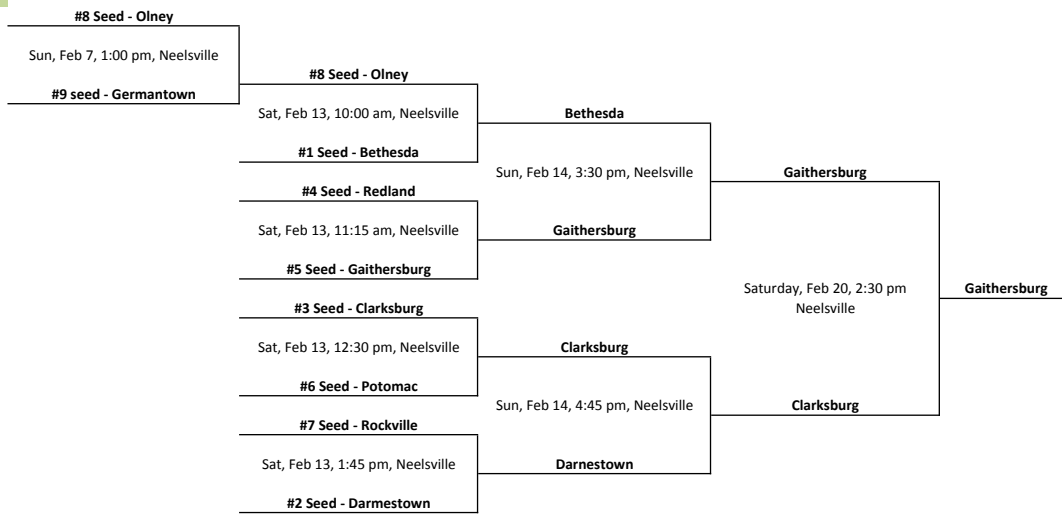

## 2016 PLAYOFF SCHEDULE

### BANTAMS

### JUNIORS