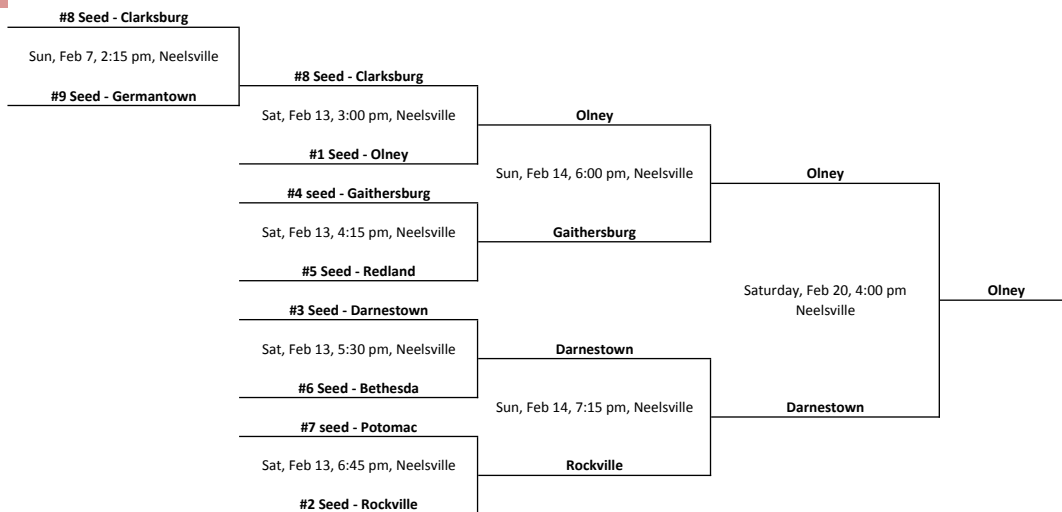

SENIORS

ALL-Stars Games		
	Bantams	Sunday, Feb 21, 1:00 pm, Neelsville
	Juniors	Sunday, Feb 21, 2:30 pm, Neelsville
	Seniors	Sunday, Feb 21, 4:00 pm, Neelsville