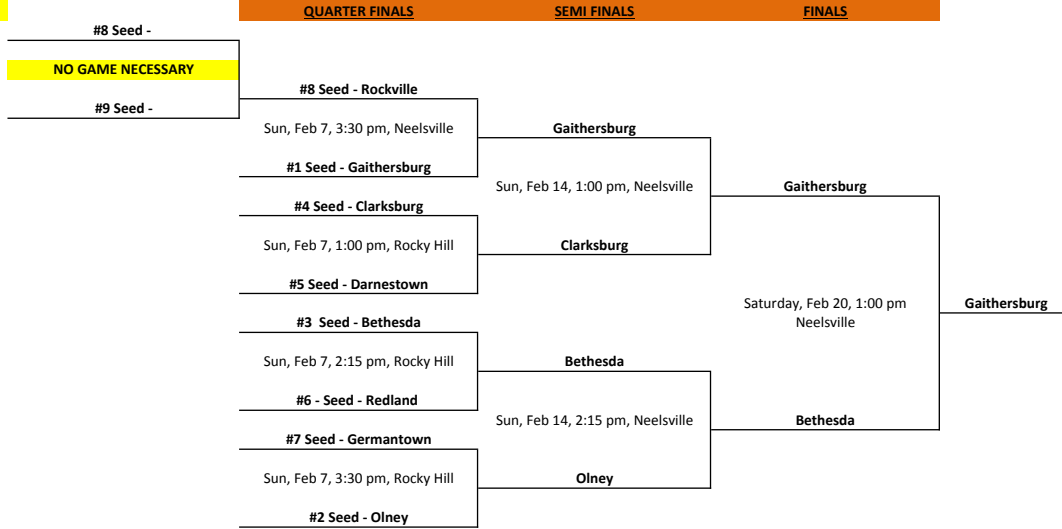

## 2016 PLAYOFF SCHEDULE

### BANTAMS

### JUNIORS