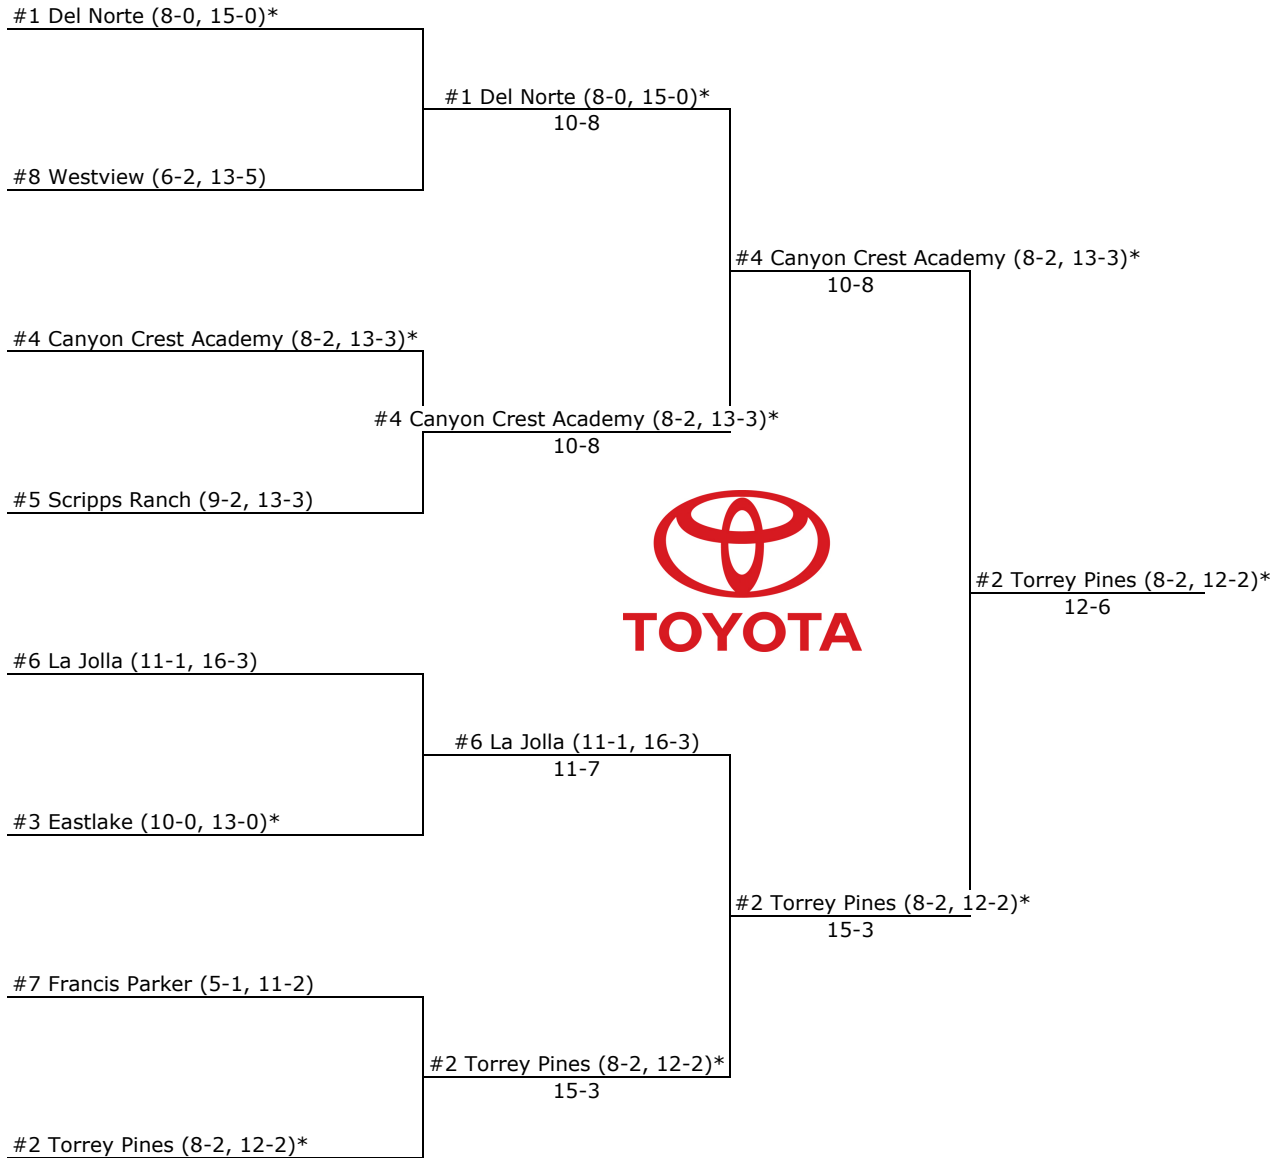

2016 CIF San Diego Boy's Tennis Team Playoffs

OPEN DIVISION

Tuesday, May 2, 2017
*-Home Site
Not before 3PM
(unless otherwise noted)

Wednesday, May 3, 2017
at Higher Seed
Not before 3PM
(unless otherwise noted)

Thursday, May 4, 2017
Barnes Tennis Center
2PM