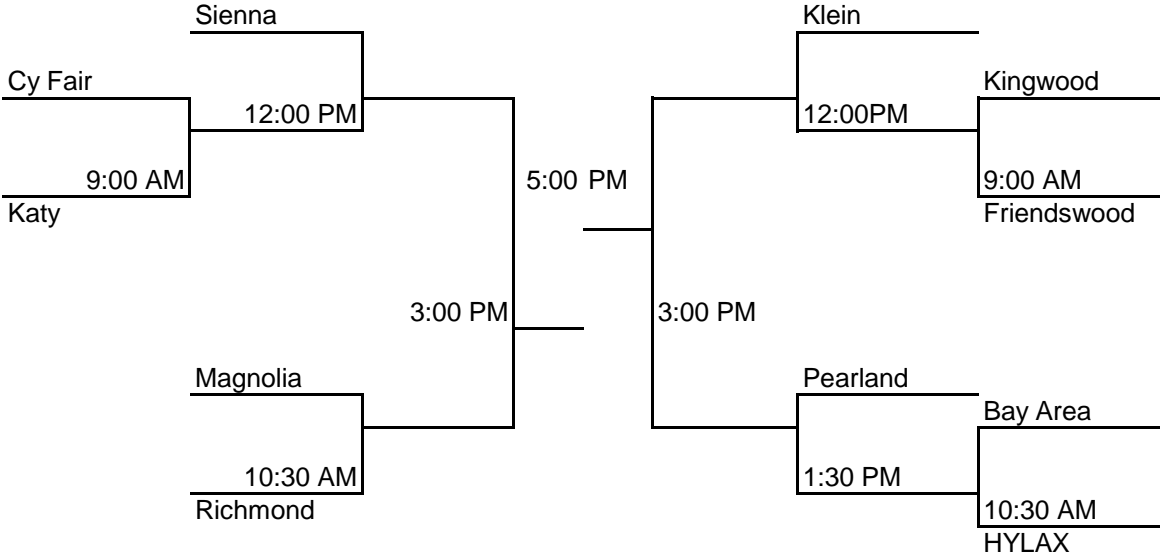

GHYLA 4U Playoffs
4/23/2016

Magnolia Youth Park
31660 Sugar Bend, Magnolia, TX 77355

MEMORIAL
HERMANN