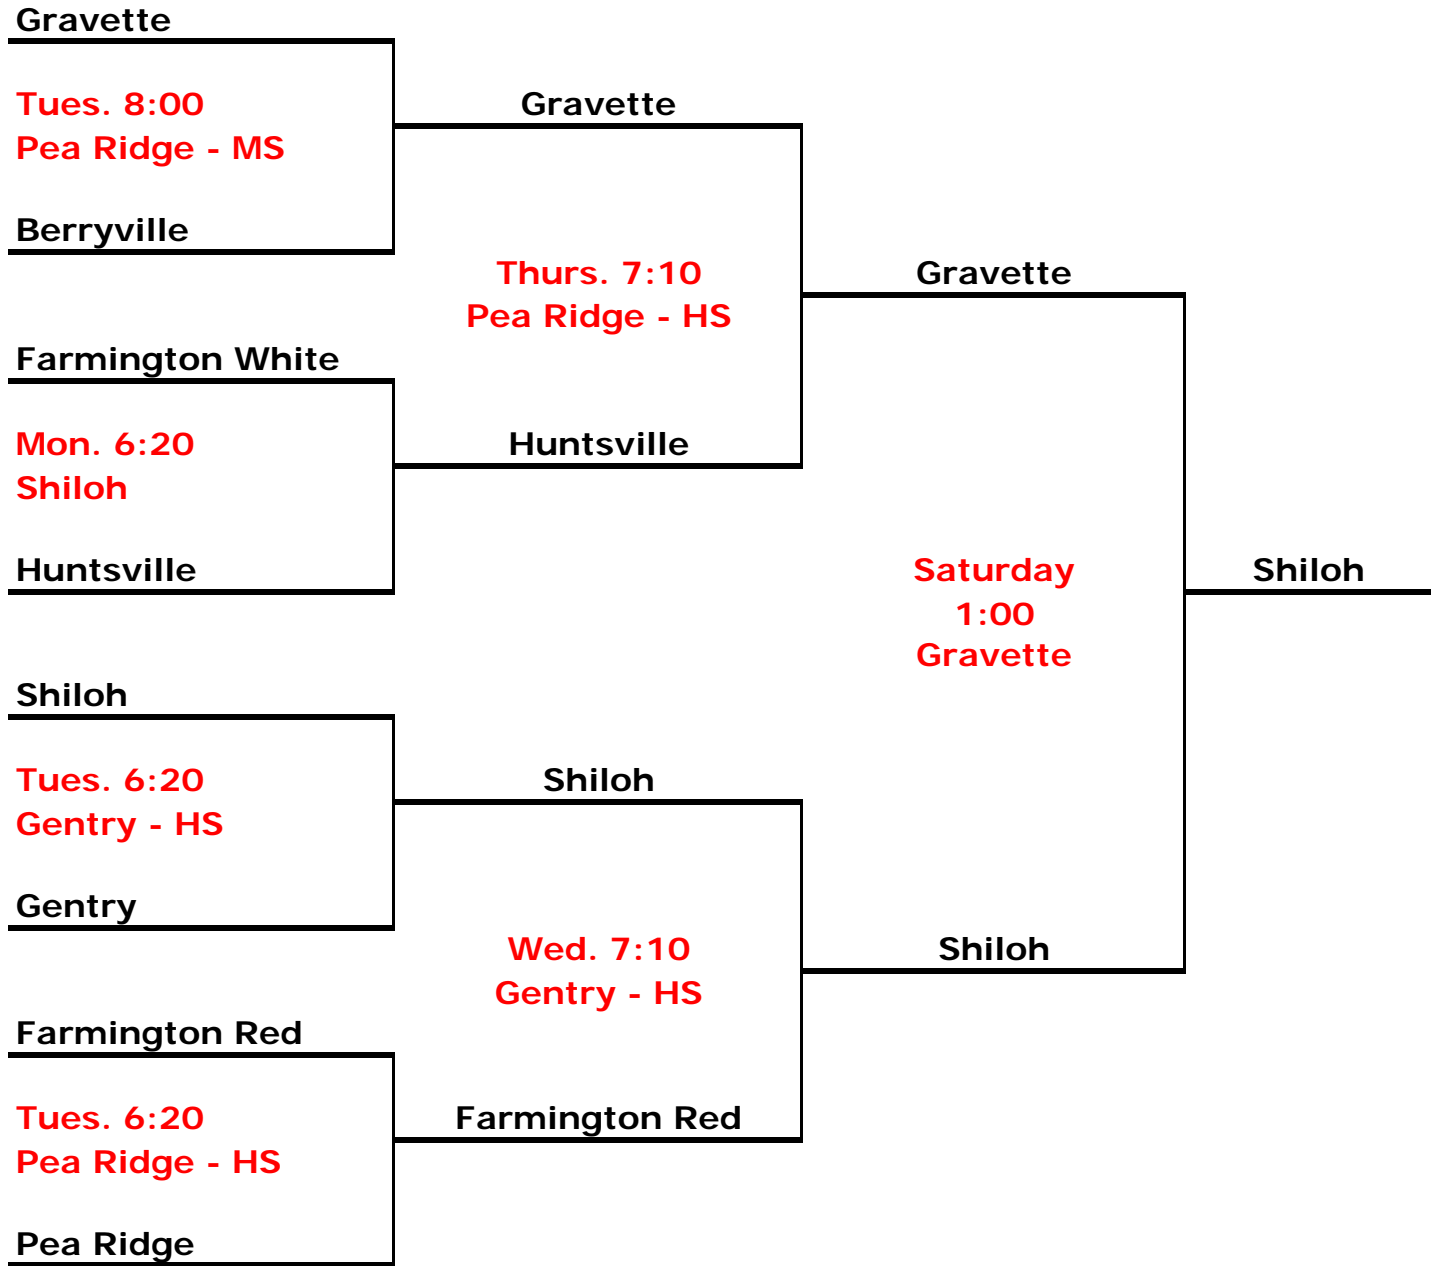

7 Gentry

Wed. 7:10  
Gentry - HS

Shiloh

3 Farmington Red

Tues. 6:20  
Pea Ridge - HS

Farmington Red

6 Pea Ridge