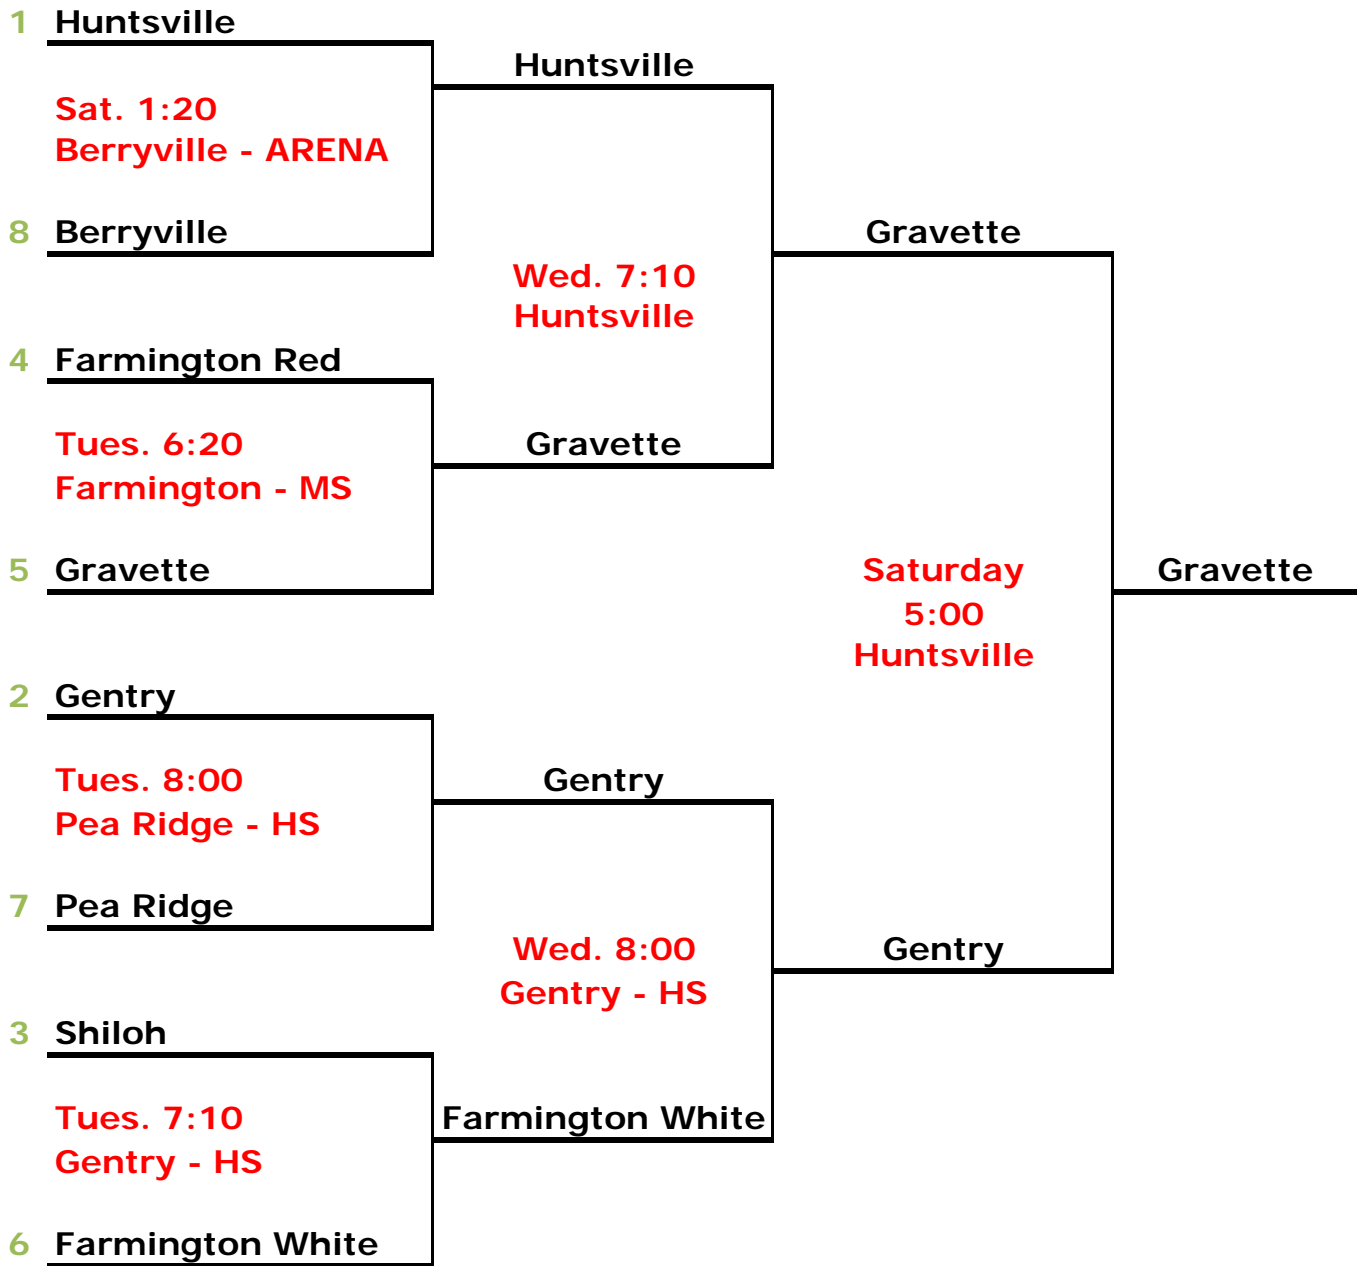

6th Girls - B