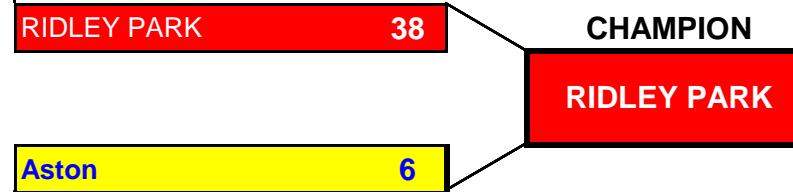

Playoff Weekend 1
November 5th

1	RIDLEY PARK
	BYE in Round 1
2	ASTON
	BYE in Round 1
3	FOLCROFT
	BYE in Round 1
4	CHICHESTER 6
	Sat 11/5 11:00 am
5	SW Wolves 2

Playoff Weekend 2
November 12th

1	RIDLEY PARK 41
	Sat 11/12 12:30 pm
4	Chichester 0
2	ASTON 7
	Sat 11/12 3:00 pm
3	Folcroft 6

2016

CHAMPIONSHIP WEEKEND
November 19th
Chichester
Game Time: 12:00pm