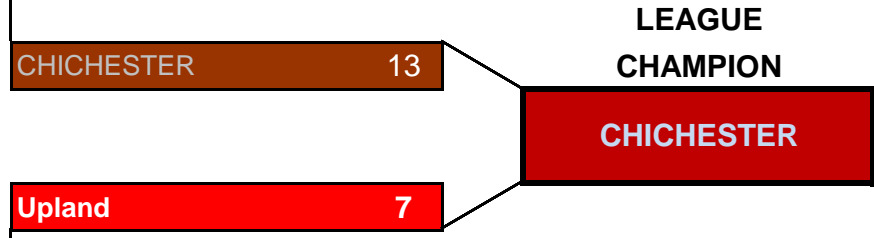

Playoff Weekend 1
November 7th

1	CHICHESTER	
	BYE in Round 1	
4	FOLCROFT	7
	Sat. 11:00 am	
5	Ridley Park	6
2	CHESTER	41
	Sun. 1:00 pm	
7	COLLINGDALE	6
3	UPLAND	28
	SAT. 1:00 pm	
6	SW Wolves	0

Playoff Weekend 2
November 14th

1	CHICHESTER	12
	Sat. 1:30 pm	
4	Folcroft	7
2	CHESTER	2
	Sun. 11:30 am	
3	Upland	7

CHAMPIONSHIP WEEKEND
November 21st
Ridley HS
Game Time: 1:30pm

2015