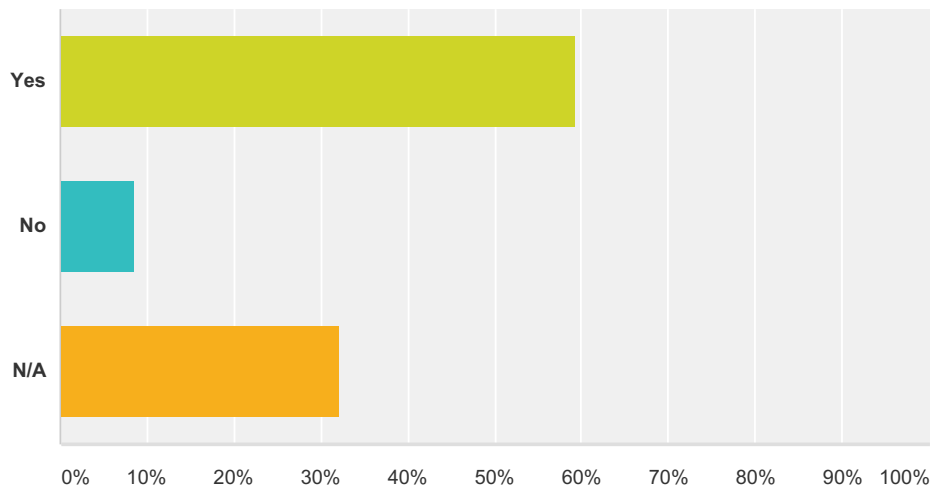

Q7 I am in favor of offering Mustang Live Arm Pitching

Answered: 140 Skipped: 1

Answer Choices	Responses
Yes	59.29% 83
No	8.57% 12
N/A	32.14% 45
Total	140