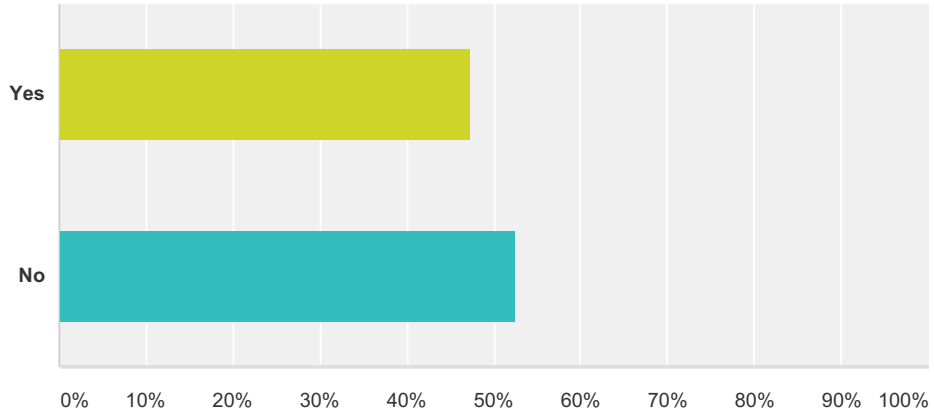

Q6 Please use the comment field to explain which program level (tball, pinto,etc,) your answer addresses: I would consider the fee structure as adequate

Answered: 139 Skipped: 2

Answer Choices	Responses	
Yes	47.48%	66
No	52.52%	73
Total		139