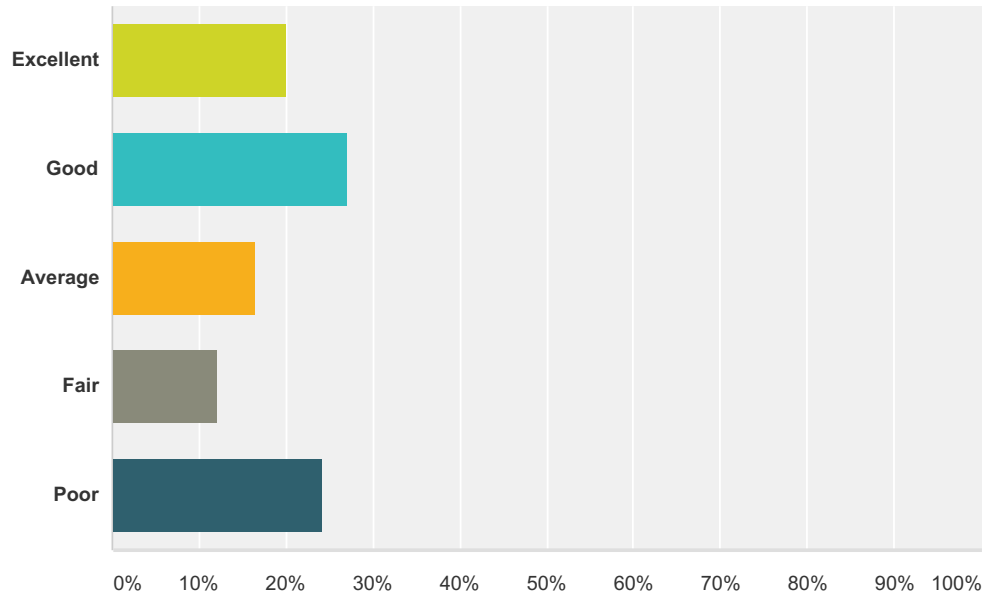

Q5 Please use the comment field to explain which program level (tball, pinto,etc,) your answer addresses: I would consider the communication throughout the season as

Answered: 140 Skipped: 1

Answer Choices	Responses
Excellent	20.00% 28
Good	27.14% 38
Average	16.43% 23
Fair	12.14% 17
Poor	24.29% 34
Total	140