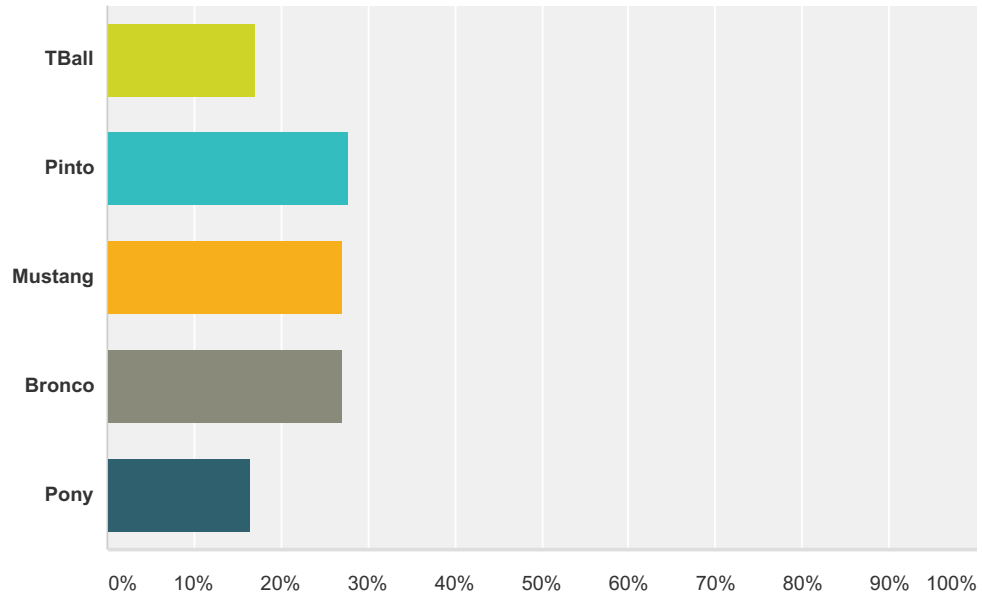

Q1 What middle school does or will your son(s) eventually attend?

Answered: 139 Skipped: 2

Answer Choices	Responses
Southwestern	20.86% 29
Wainwright	6.47% 9
Wea Ridge	66.19% 92
Other (please specify)	6.47% 9
Total	139

Q2 I have a son involved in the

Answered: 140 Skipped: 1

Answer Choices	Responses
TBall	17.14% 24
Pinto	27.86% 39
Mustang	27.14% 38
Bronco	27.14% 38
Pony	16.43% 23
Total Respondents: 140	

Q3 Please use the comment field to explain which program level (tball, pinto,etc,) your answer addresses: I would consider the coaching my son received as