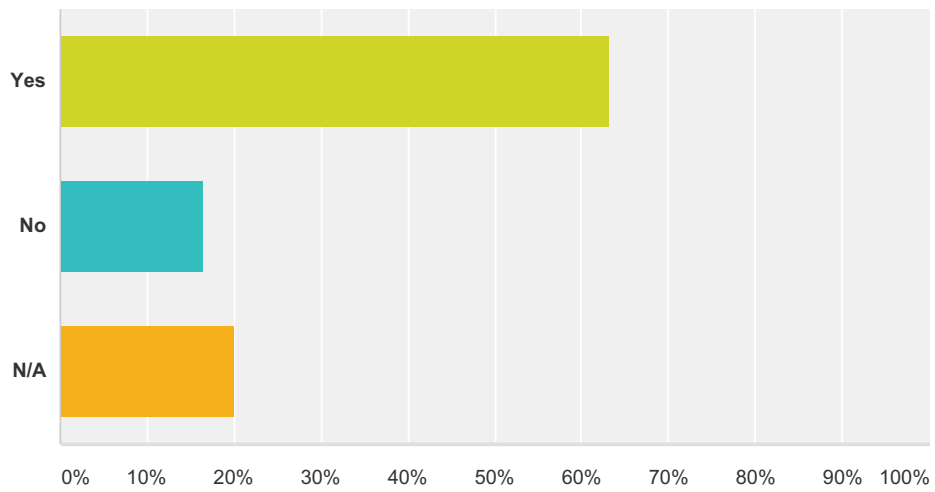

Q8 I am in favor of parents coaching the upper level teams (Bronco and Pony)

Answered: 138 Skipped: 3

Answer Choices	Responses
Yes	40.58% 56
No	39.13% 54
N/A	20.29% 28
Total	138

Q9 I am in favor of players being on only one team (travel or rec)

Answered: 139 Skipped: 2

Answer Choices	Responses
Yes	63.31% 88
No	16.55% 23
N/A	20.14% 28
Total	139