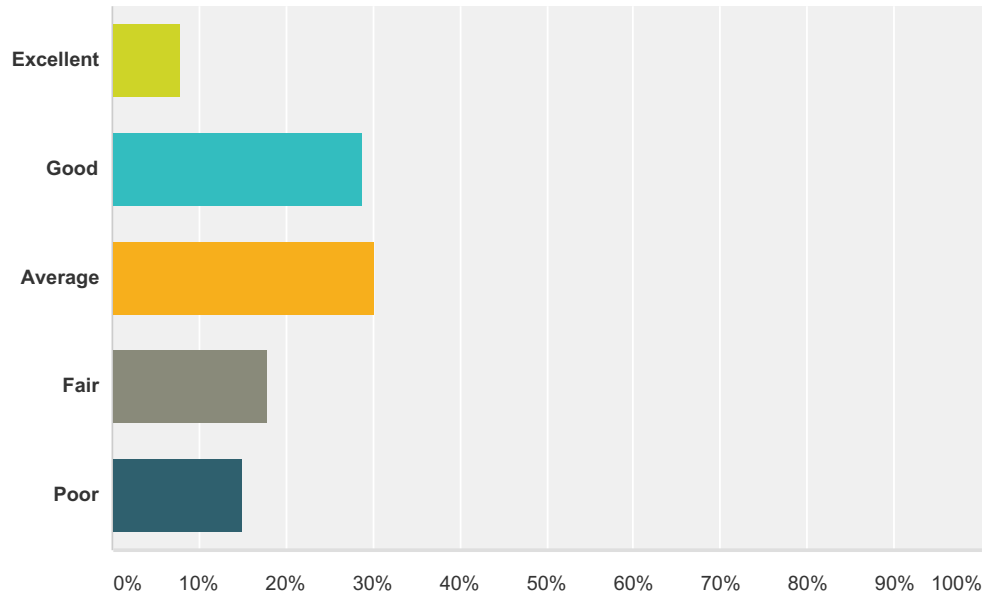

Q4 Please use the comment field to explain which program level (tball, pinto,etc,) your answer addresses: I would consider the playing fields as

Answered: 139 Skipped: 2

Answer Choices	Responses
Excellent	7.91% 11
Good	28.78% 40
Average	30.22% 42
Fair	17.99% 25
Poor	15.11% 21
Total	139