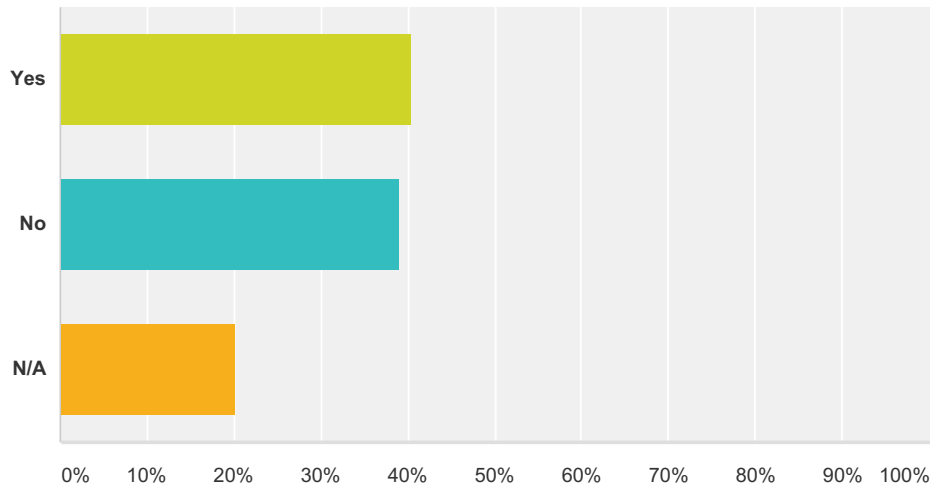

Q8 I am in favor of parents coaching the upper level teams (Bronco and Pony)

Answered: 138 Skipped: 3

Answer Choices	Responses
Yes	40.58% 56
No	39.13% 54
N/A	20.29% 28
Total	138