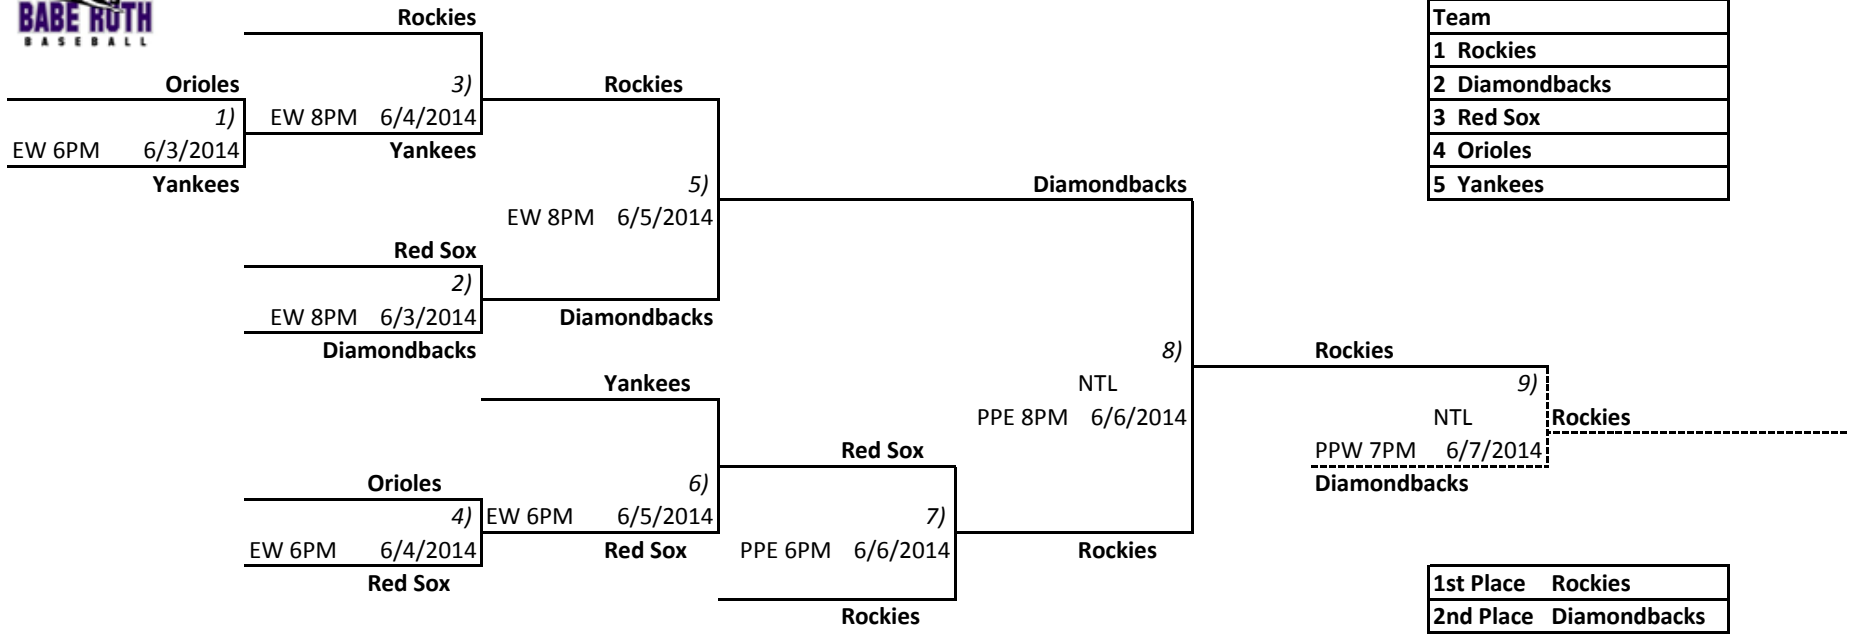

**2014 Player Pitch Tournament  
June 3rd - 7th**

Note - Games 7, 8, and 9 may be moved to Parker's Park if fields are available.