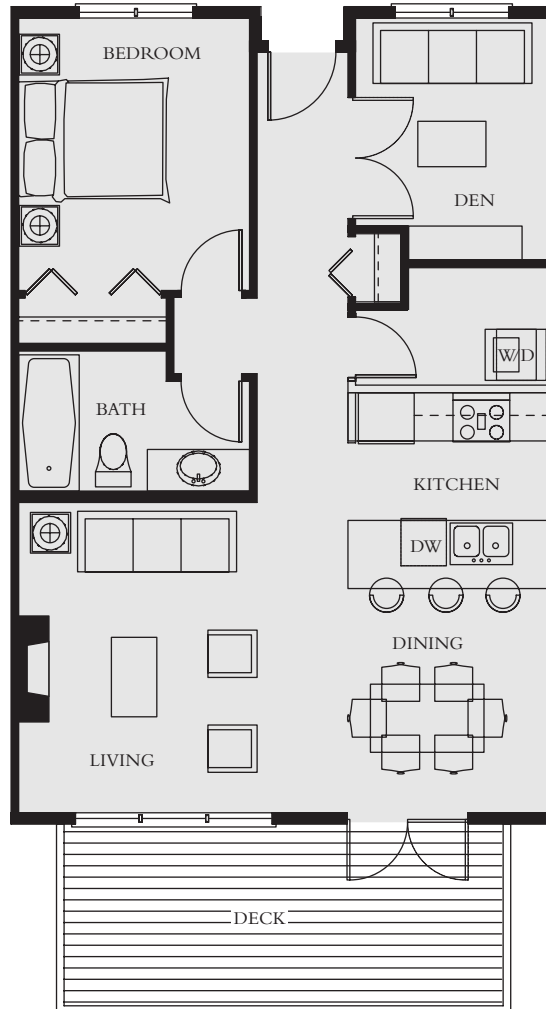

B A R O N A
B E A C H

lakefront resort

CARRERA

1 BEDROOM AND DEN
1 BATHROOM

852 SF

The developer reserves the right to make modifications or substitutions to building design, specifications and floorplans should they be necessary to maintain the high standards of this community. Square footages are based on preliminary measurements and are approximate. E.&O.E.