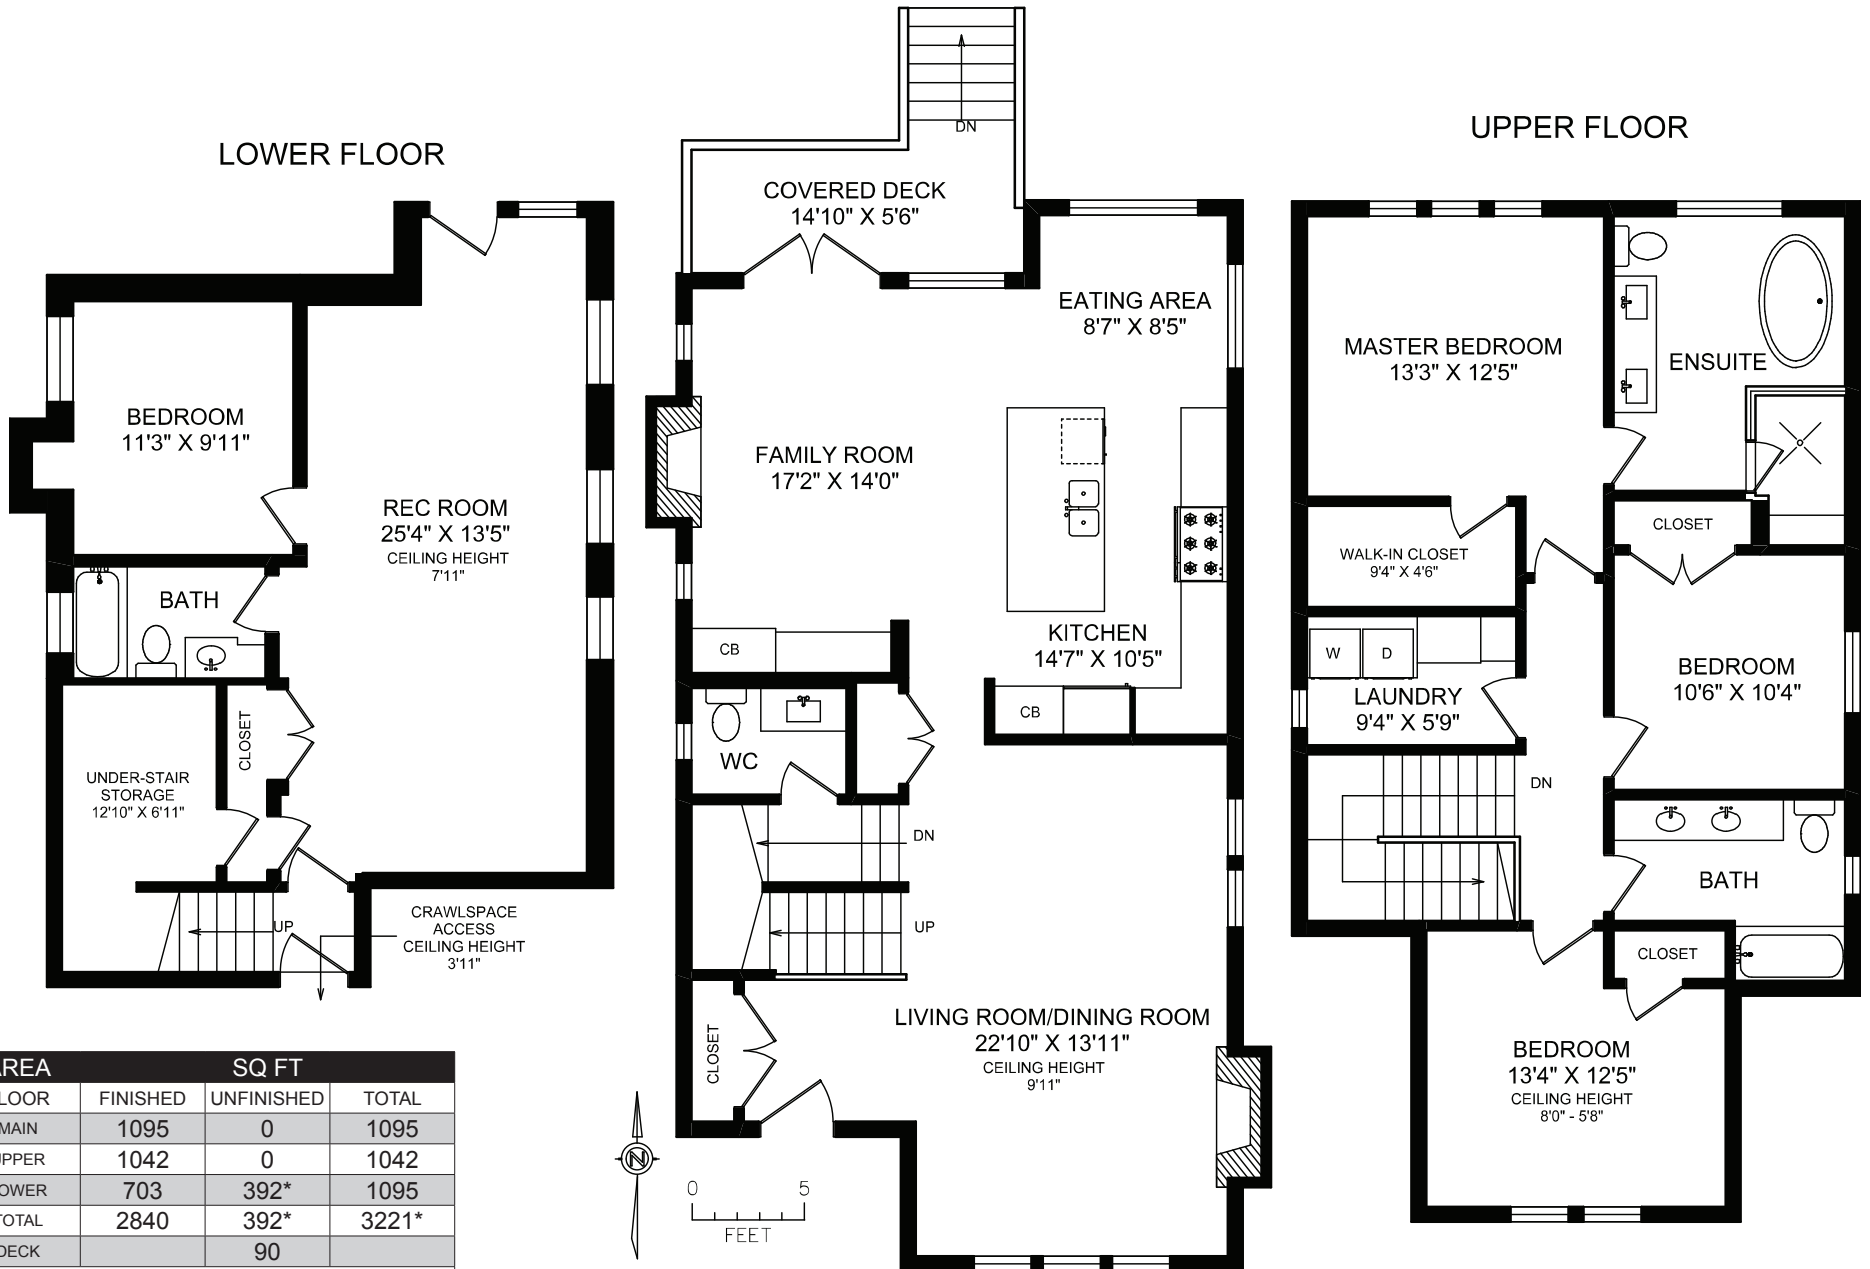

MAIN FLOOR

LOWER FLOOR

UPPER FLOOR

AREA	SQ FT		
	FINISHED	UNFINISHED	TOTAL
MAIN	1095	0	1095
UPPER	1042	0	1042
LOWER	703	392*	1095
TOTAL	2840	392*	3221*
DECK		90	

\*INCLUDES CRAWL SPACE

2479 WEST 47TH AVENUE

MEASURED FOR THE EXCLUSIVE USE OF

JEFF BENNA

MEASURED APRIL 3RD, 2012 BY JACOB GALATI

866.388.6998 orders@realfotovancover.com

All information furnished regarding this property is from sources deemed reliable but no warranty or representation is made to the accuracy thereof.