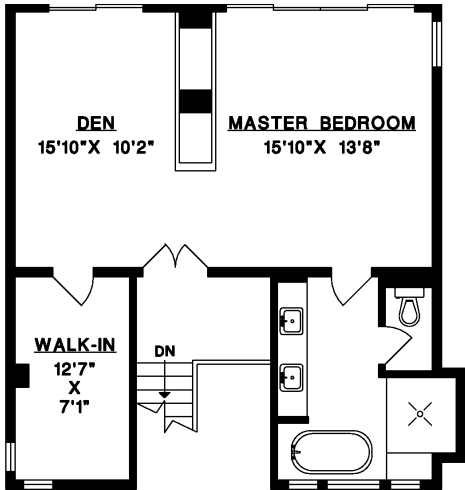

MAIN FLOOR

**4842 VISTA PLACE
WEST VANCOUVER**

MAIN FLOOR	1,885 SQ.FT.
UPPER FLOOR	771 SQ.FT.
LOWER FLOOR	1,846 SQ.FT.
TOTAL	4,502 SQ.FT.
GARAGE	521 SQ.FT.

UPPER FLOOR

LOWER FLOOR