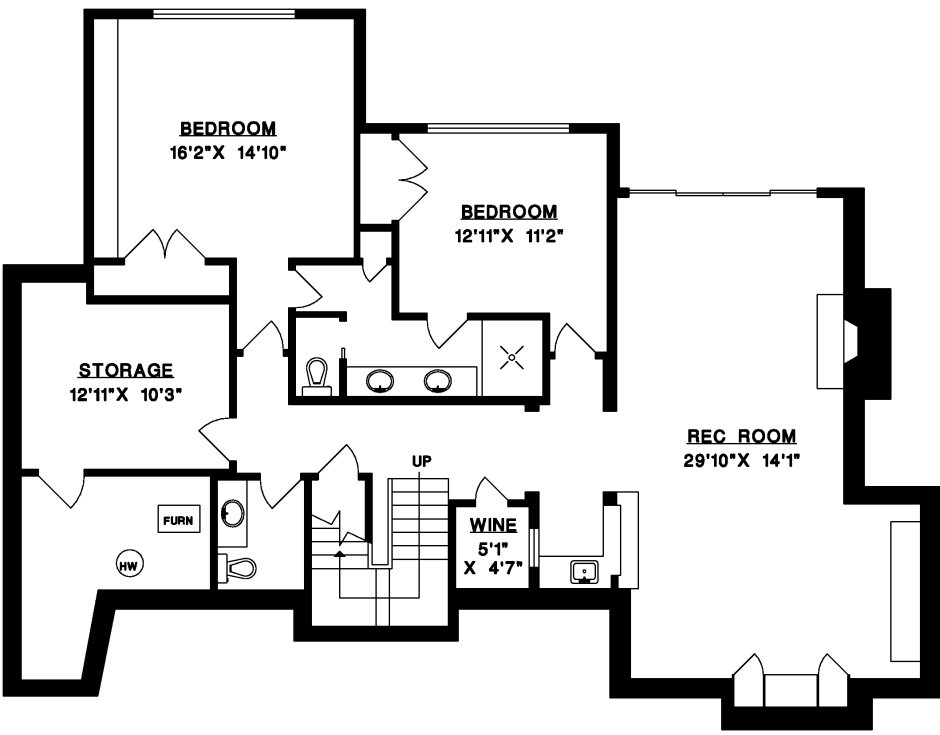

MAIN FLOOR

**4842 VISTA PLACE
WEST VANCOUVER**

MAIN FLOOR	1,885 SQ.FT.
UPPER FLOOR	771 SQ.FT.
LOWER FLOOR	1,846 SQ.FT.
TOTAL	4,502 SQ.FT.
GARAGE	521 SQ.FT.

UPPER FLOOR

LOWER FLOOR