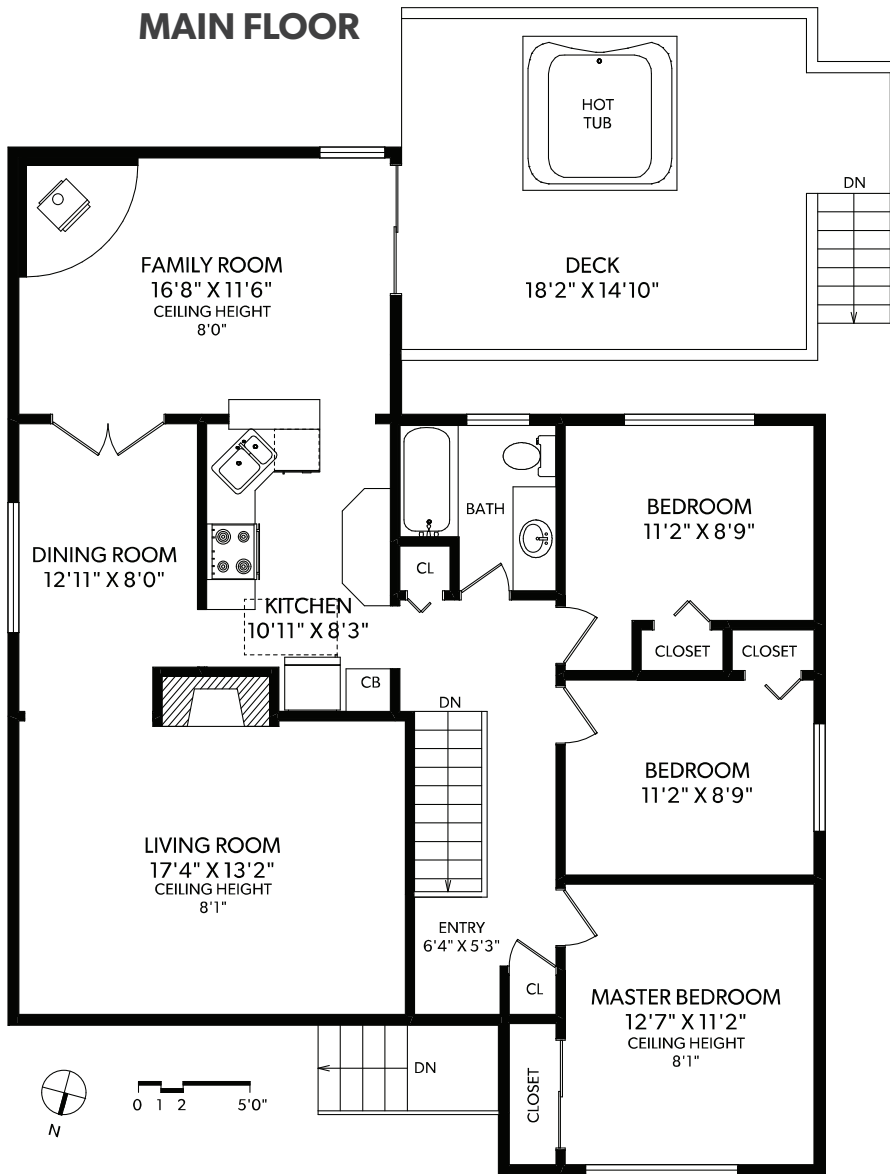

MAIN FLOOR

LOWER FLOOR

FLOOR	FINISHED	UNFINISHED	TOTAL	OTHER AREAS
MAIN	1316	0	1316	DECK 318
LOWER	951	153	1104	
TOTAL	2267	153	2420	

761 GENEVIEVE ROAD

DOCUMENT PREPARED FOR THE EXCLUSIVE USE OF

BRUCE MCCULLOCH*