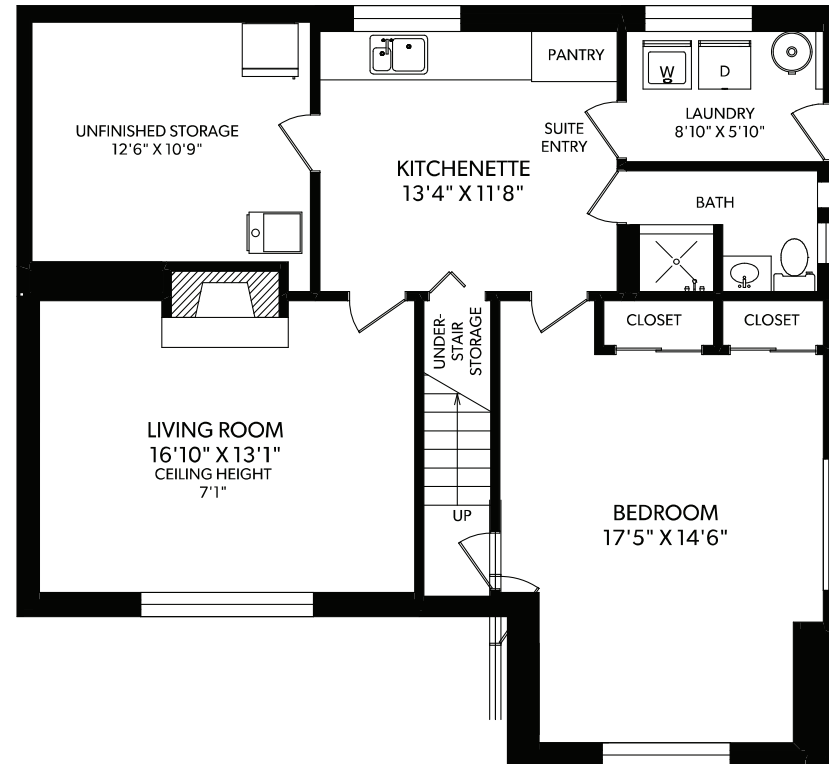

MAIN FLOOR

LOWER FLOOR

FLOOR	FINISHED	UNFINISHED	TOTAL	OTHER AREAS
MAIN	1316	0	1316	DECK 318
LOWER	951	153	1104	
TOTAL	2267	153	2420	

761 GENEVIEVE ROAD

DOCUMENT PREPARED FOR THE EXCLUSIVE USE OF

BRUCE MCCULLOCH*