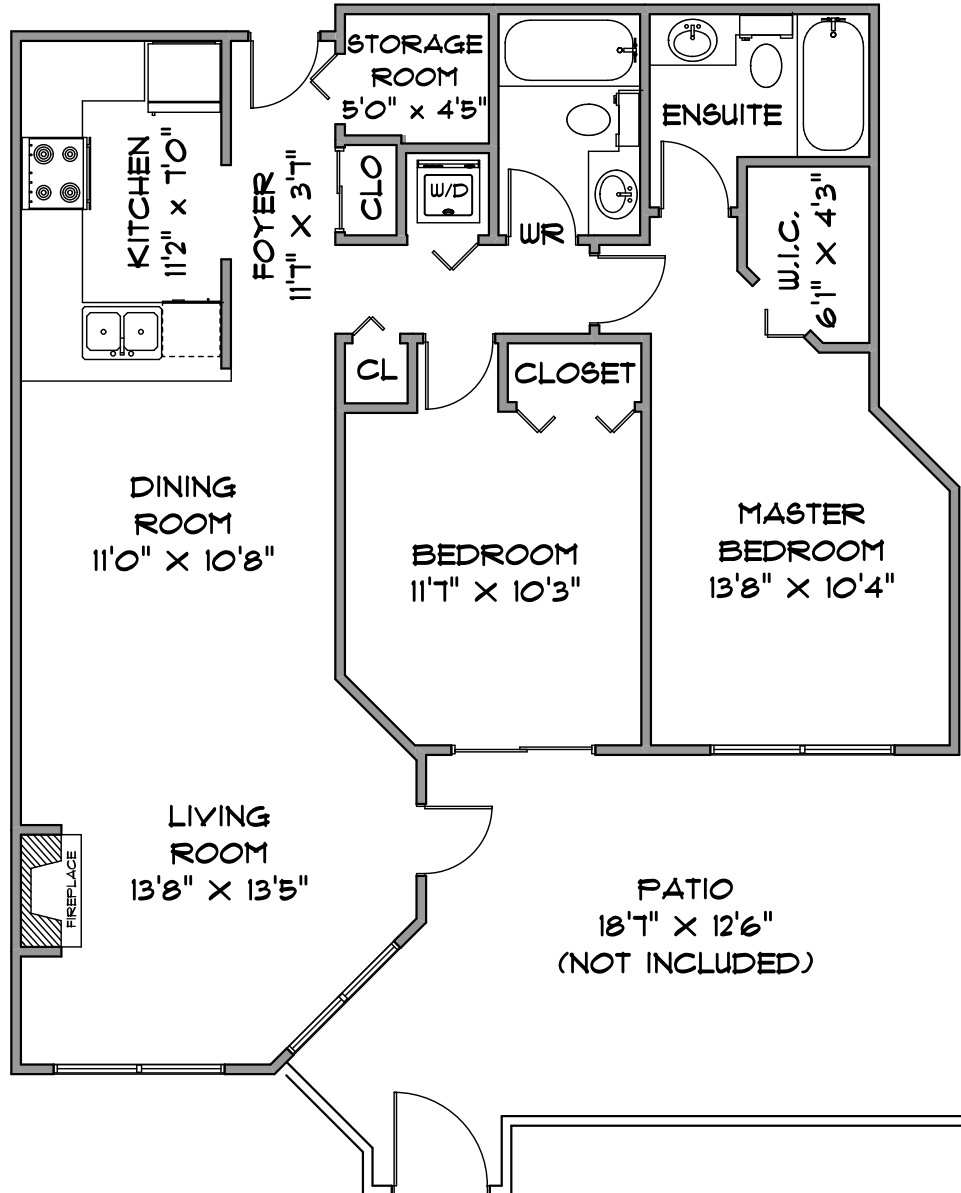

Office: 604-412-5899

Keenan Cell: 604-649-4548

Kelly Cell: 778-772-4609

www.keenanhomes.ca

SQUARE FOOTAGE

TOTAL 956

PATIO 278

FAB
FLOOR PLANS
778-231-6542
JUNE 2014