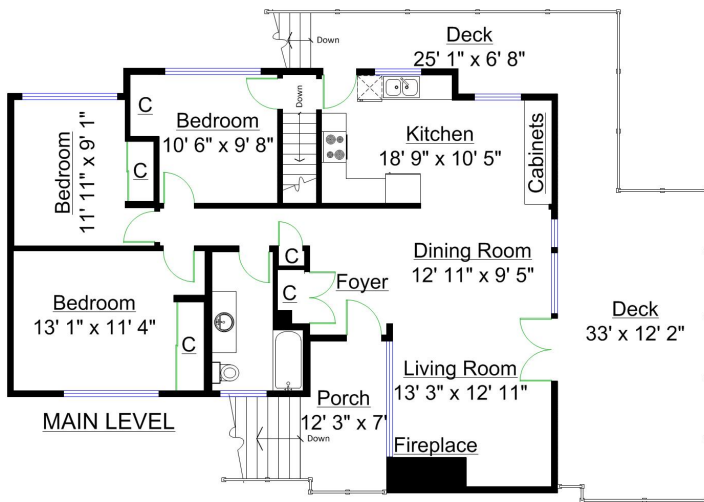

10549 River Road, Delta

Greg & Liz Holmes
778-834-9929

Totals**

Main Level:	1,238 sq. ft.
Lower Level:	985 sq. ft.
TOTAL(FIN.):	2,223 sq. ft.
Unfinished:	253 sq. ft.
GRAND TOTAL:	2,576 sq. ft.

Other Areas

Porch:	82 sq. ft.
Deck:	486 sq. ft.
Lower Deck:	237 sq. ft.
TOTAL:	805 sq. ft.