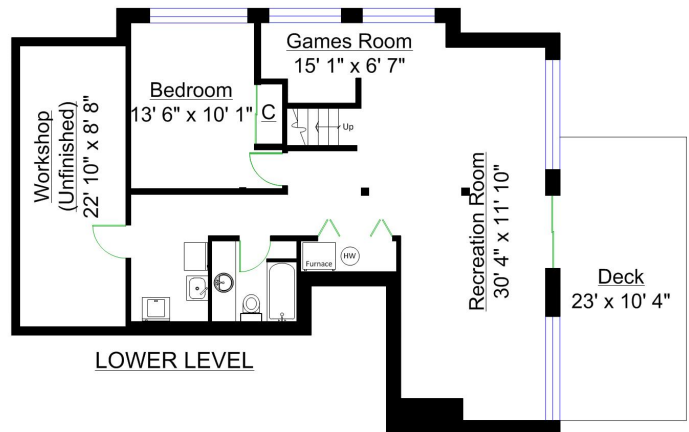

10549 River Road, Delta

Greg & Liz Holmes
778-834-9929

Totals**

Main Level:	1,238 sq. ft.
Lower Level:	985 sq. ft.
TOTAL(FIN.):	2,223 sq. ft.
Unfinished:	253 sq. ft.
GRAND TOTAL:	2,576 sq. ft.

Other Areas

Porch:	82 sq. ft.
Deck:	486 sq. ft.
Lower Deck:	237 sq. ft.
TOTAL:	805 sq. ft.