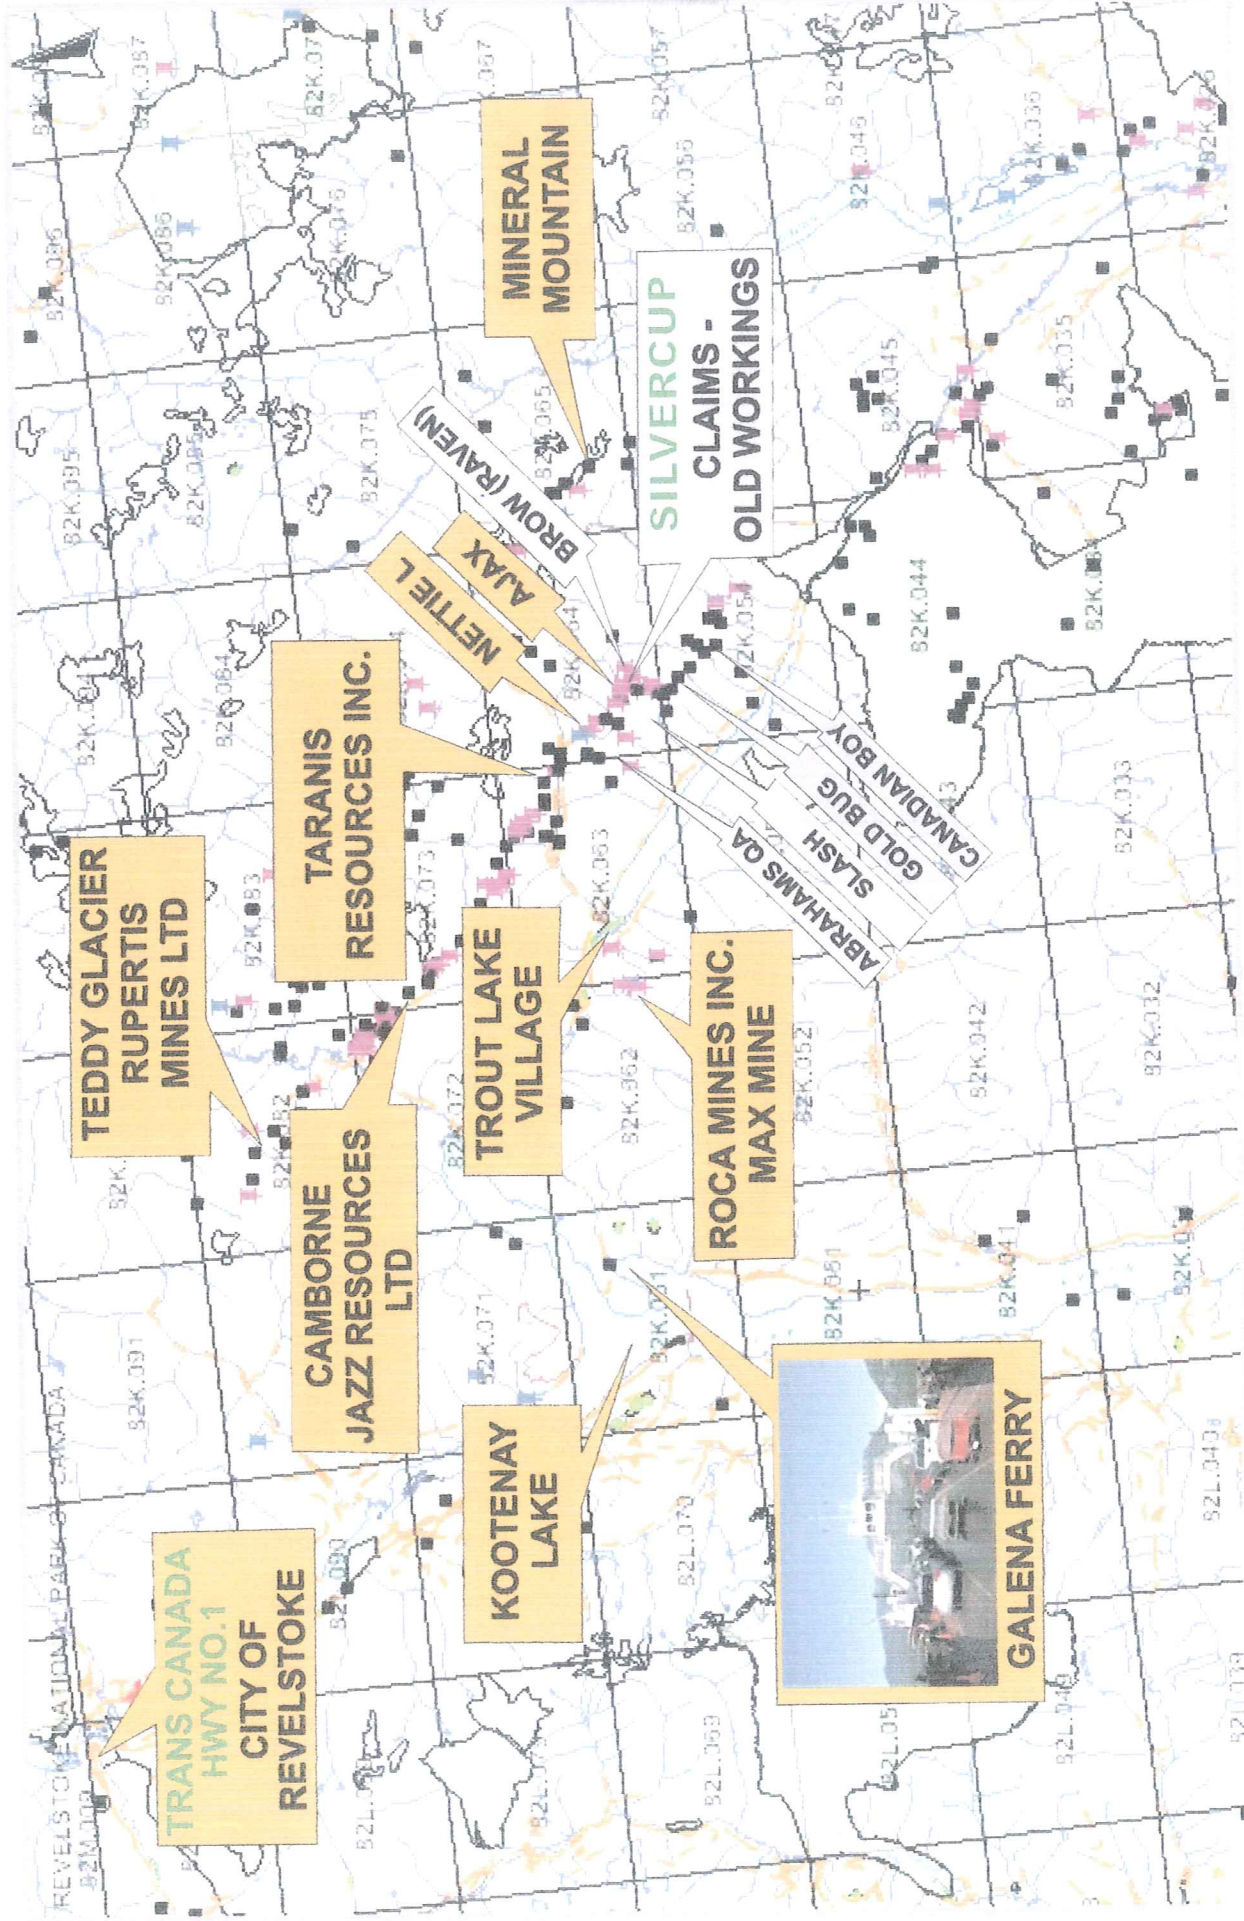

SILVER CUP RESOURCES INC.

Base Map from BC Ministry of Mines

- OLD MINE SITES PROSPECTS
- OLD PRODUCING MINES