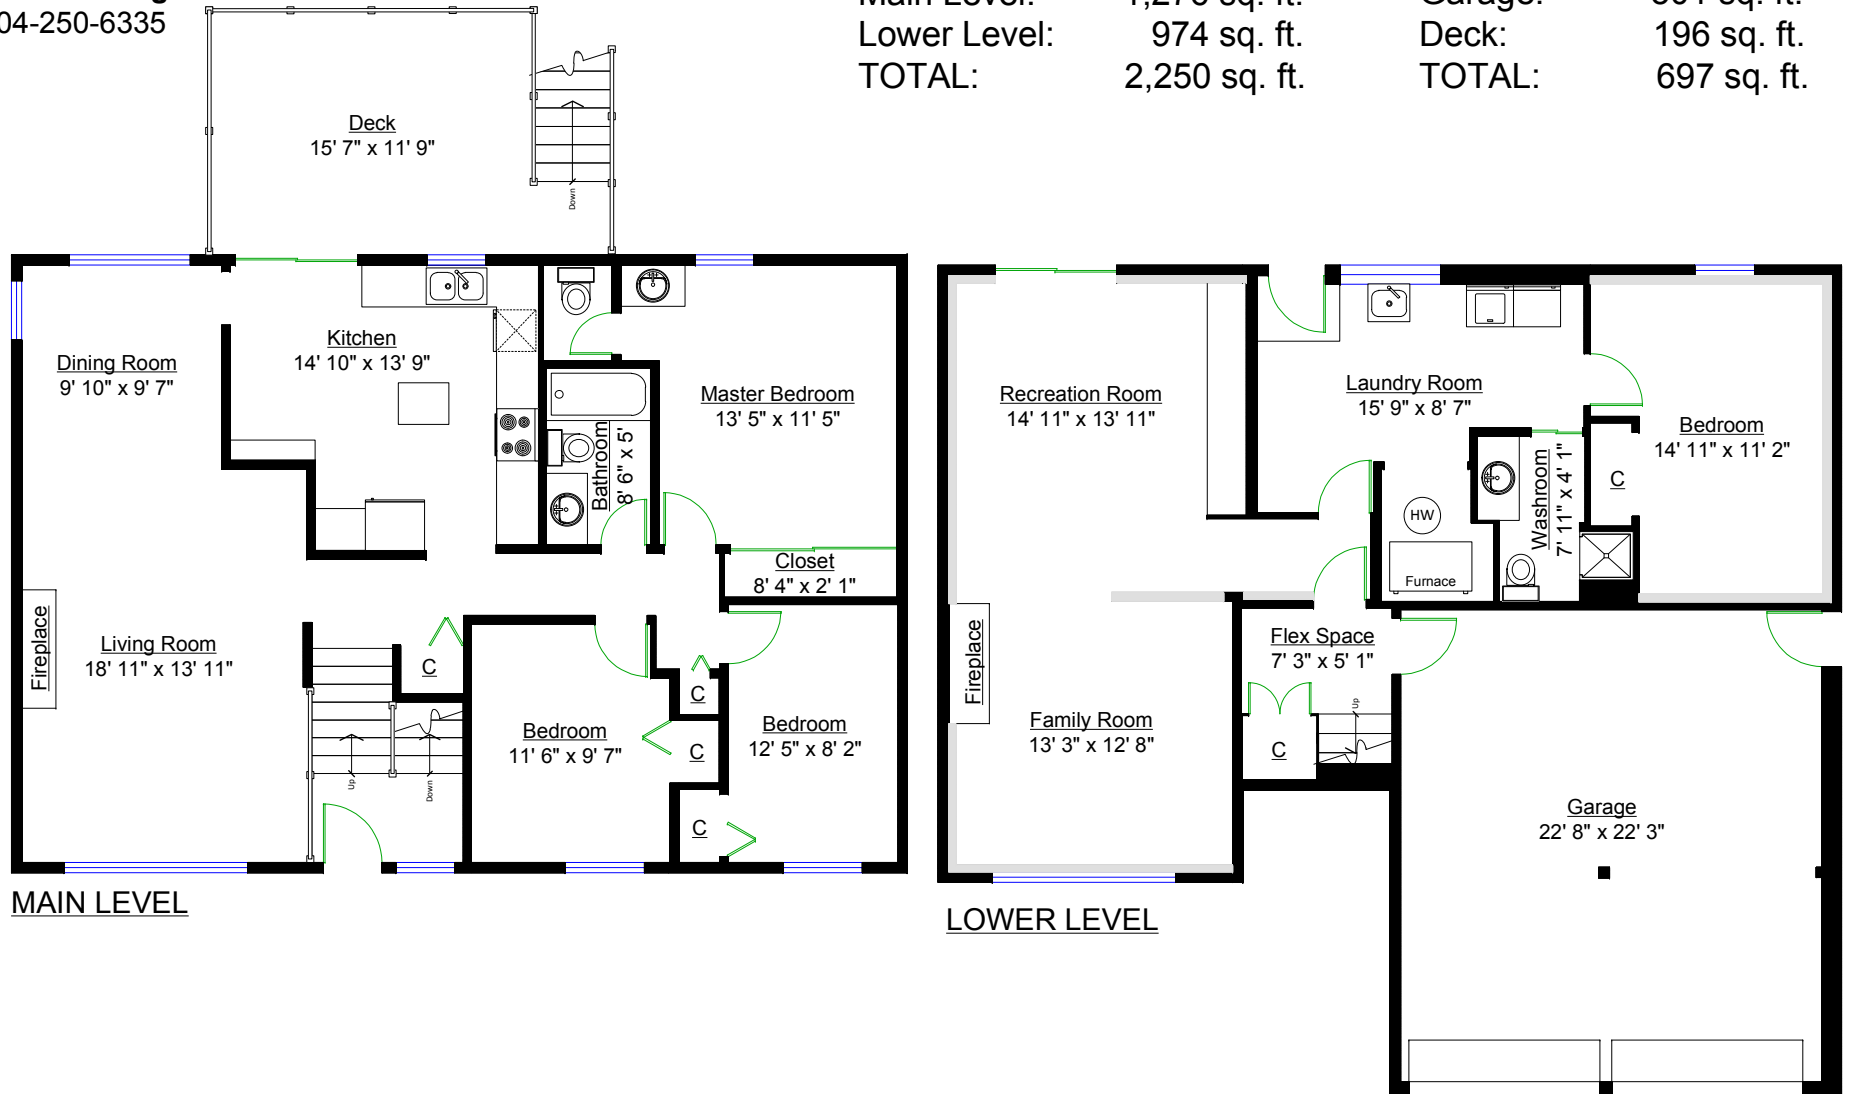

1077 Mountain Hwy., North Vancouver

Totals**

Main Level: 1,276 sq. ft.
Lower Level: 974 sq. ft.
TOTAL: 2,250 sq. ft.

Other Areas

Garage: 501 sq. ft.
Deck: 196 sq. ft.
TOTAL: 697 sq. ft.

MAIN LEVEL

LOWER LEVEL