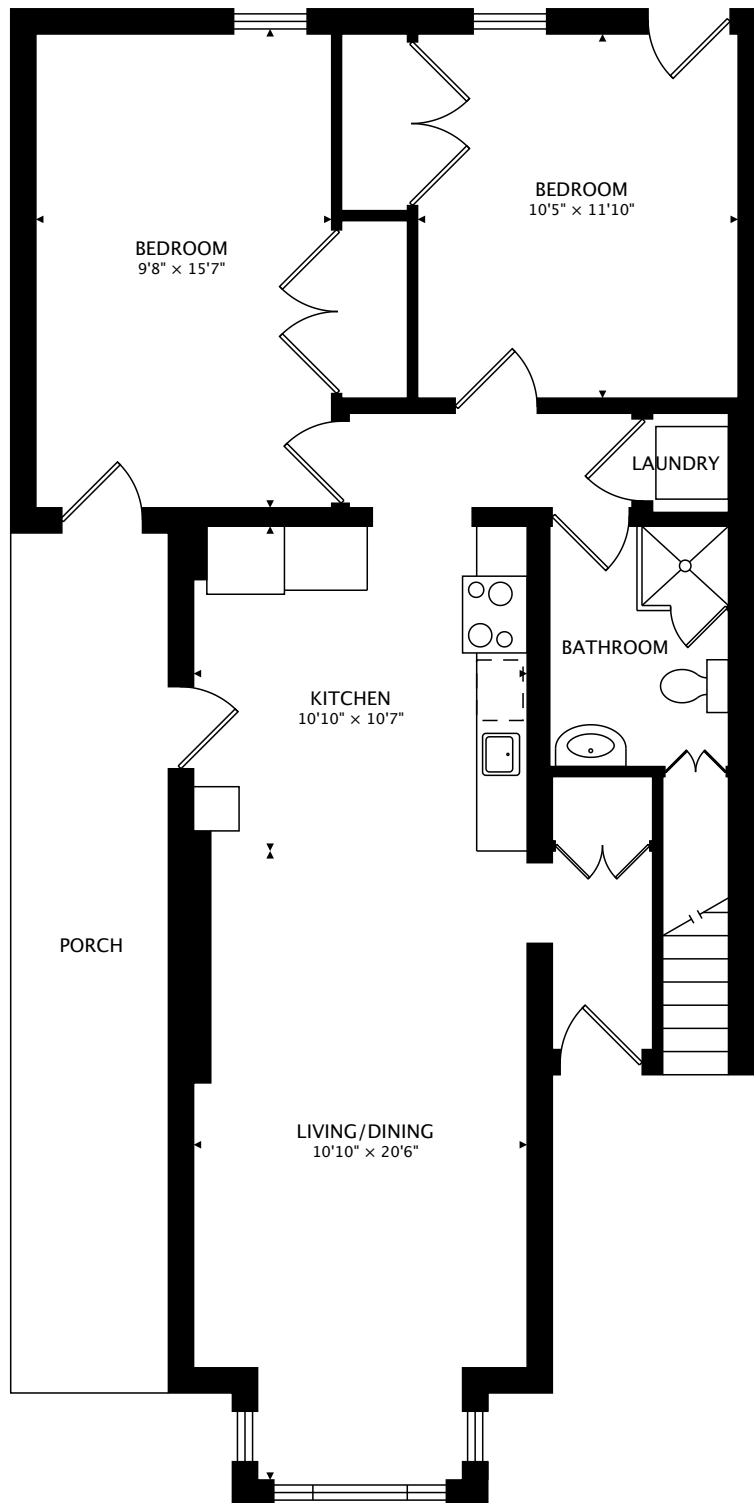

10 SYLVAN AVE #1
TORONTO, ON M6H 1G3, CANADA

877 sq ft + 144 sq ft PORCH

CAPTURED ON: 28 JUN 2018
DIMENSIONS, AREAS, LAYOUTS AND DETAILS ARE APPROXIMATE
AND SHOULD BE CONSIDERED ILLUSTRATIVE ONLY.