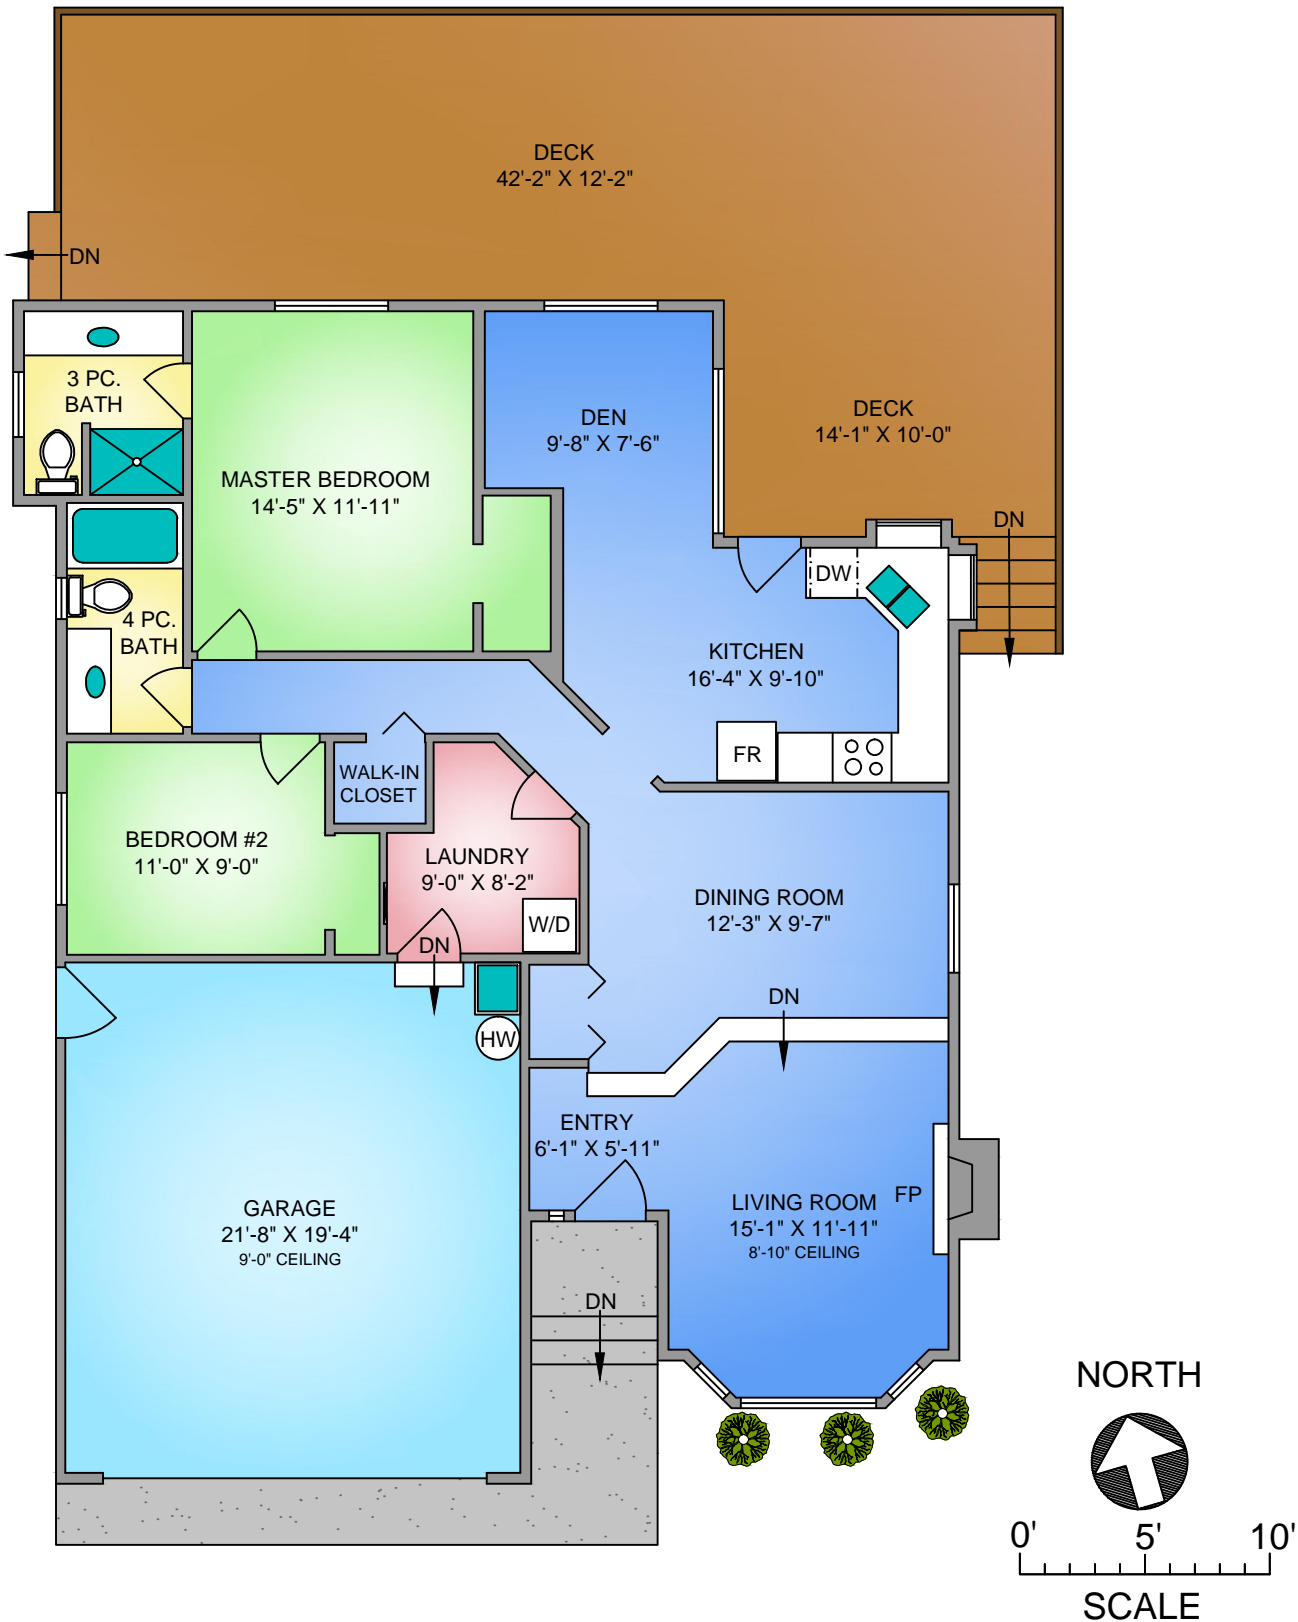

# MAIN FLOOR

## 1289 SQ. FT.

<b>3751 ELWORTHY PLACE</b> <b>APRIL 17, 2017</b>			
<small>Prepared by PROPER MEASURE MID ISLAND for the exclusive use of JOE BRATKOWSKI          Plans may not be 100% accurate. Buyer must verify any critical measurement.          Private resale or modification of floor plans to a third party by any individual or entity other than Proper Measure Mid Island is strictly prohibited</small>			
	AREA (SQ. FT.)		
FLOOR	FINISHED	GARAGE	DECK / PATIO
TOTAL	1289	441	650