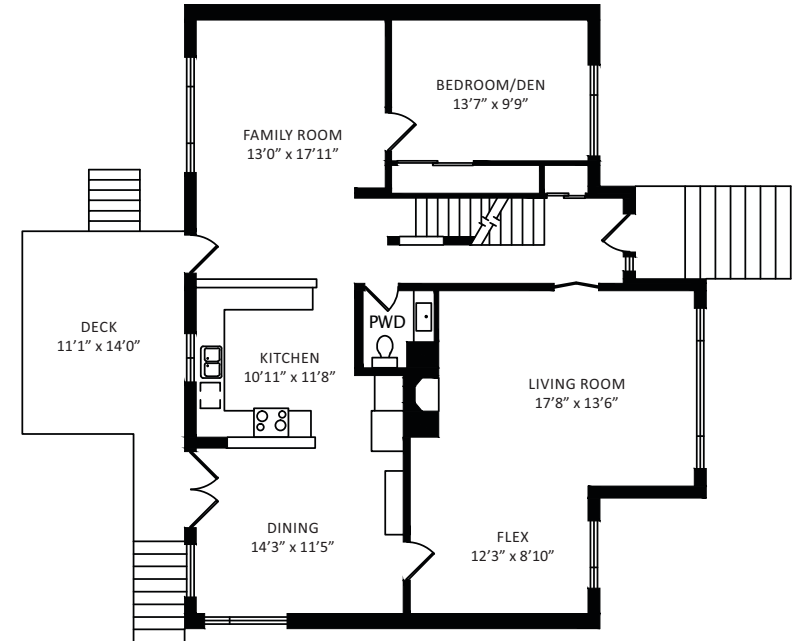

# 4042 W 28 AVE VANCOUVER

LOWER LEVEL	1,297 SQ FT
MAIN LEVEL	1,363 SQ FT
UPPER LEVEL	1,066 SQ FT
<b>TOTAL</b>	<b>3,726 SQ FT</b>

**LOWER LEVEL**

**MAIN LEVEL**

**UPPER LEVEL**

**GARAGE**