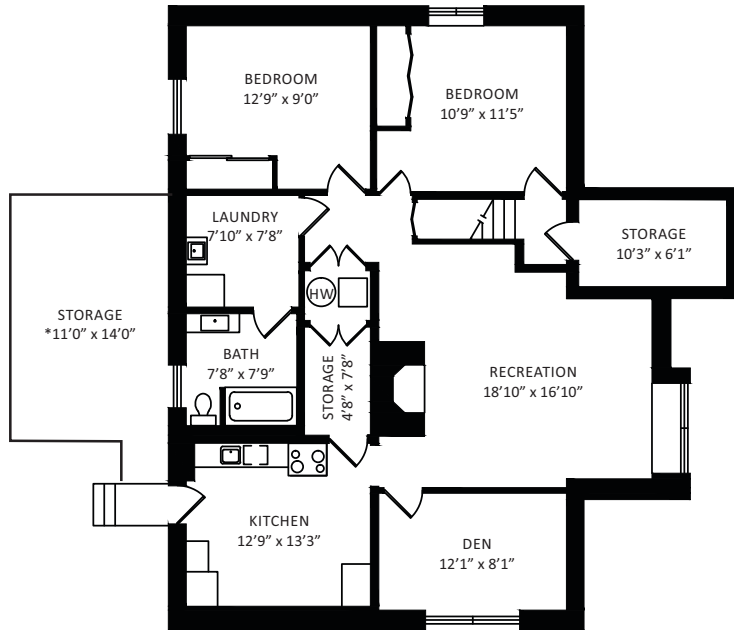

# 4042 W 28 AVE VANCOUVER

LOWER LEVEL	1,297 SQ FT
MAIN LEVEL	1,363 SQ FT
UPPER LEVEL	1,066 SQ FT
<b>TOTAL</b>	<b>3,726 SQ FT</b>

**LOWER LEVEL**

**MAIN LEVEL**

**UPPER LEVEL**

**GARAGE**