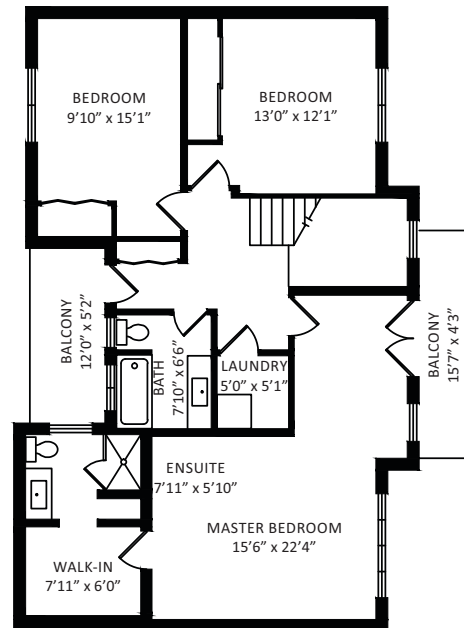

# 4042 W 28 AVE VANCOUVER

LOWER LEVEL	1,297 SQ FT
MAIN LEVEL	1,363 SQ FT
UPPER LEVEL	1,066 SQ FT
<b>TOTAL</b>	<b>3,726 SQ FT</b>

**LOWER LEVEL**

**MAIN LEVEL**

**UPPER LEVEL**

**GARAGE**