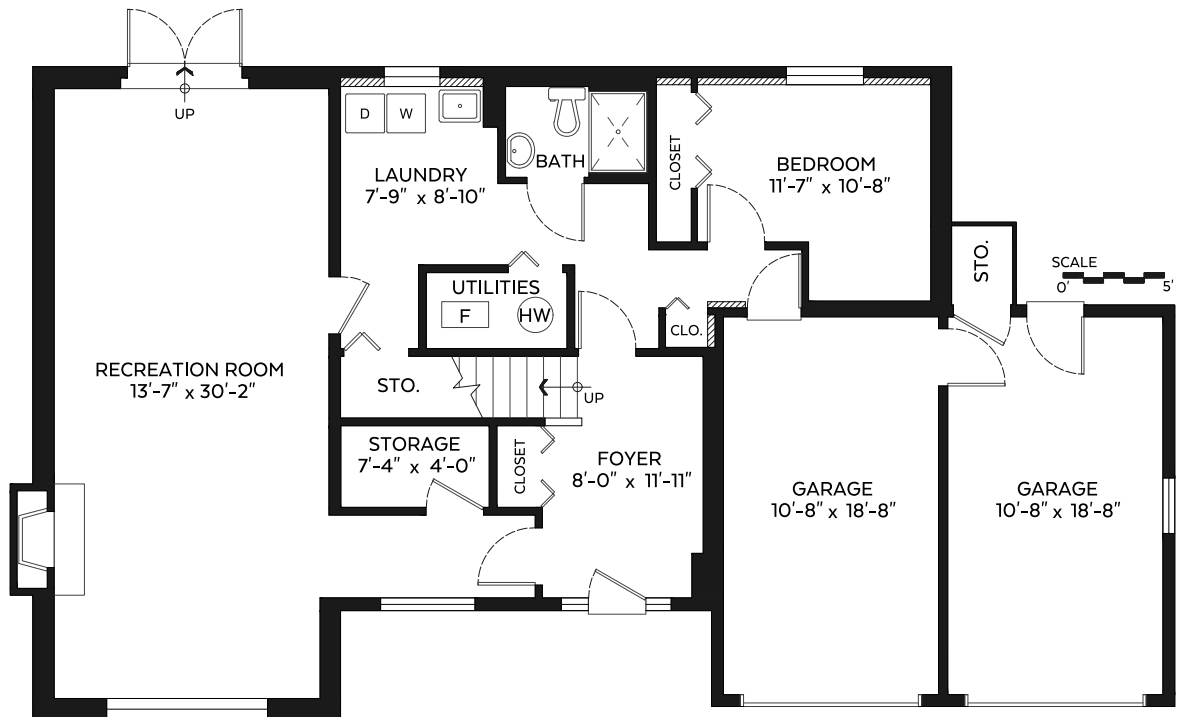

Main Floor:	1,357 sq.ft.
Lower Floor:	1,138 sq.ft.
Total:	2,495 sq.ft.

RESIDENTIAL + INVESTMENT REAL ESTATE

604-787-6963 www.toffoli.ca sold@toffoli.ca

Auxiliary Area

Garage:	439 sq.ft.
Storage:	13 sq.ft.
Deck:	302 sq.ft.

Main Floor Plan

Floor Area: 1,357 sq.ft.

Lower Floor Plan

Floor Area: 1,138 sq.ft.

Measured on: Feb. 22, 2017