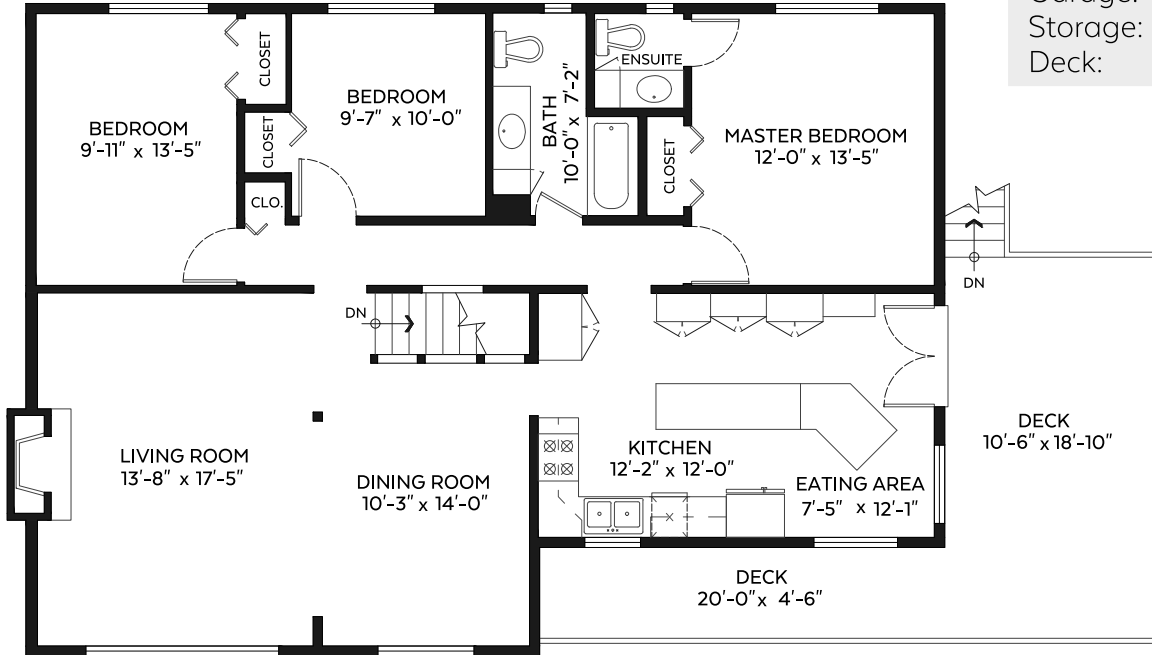

Main Floor:	1,357 sq.ft.
Lower Floor:	1,138 sq.ft.
Total:	2,495 sq.ft.

RESIDENTIAL + INVESTMENT REAL ESTATE

604-787-6963 www.toffoli.ca sold@toffoli.ca

Auxiliary Area

Garage:	439 sq.ft.
Storage:	13 sq.ft.
Deck:	302 sq.ft.

Main Floor Plan

Floor Area: 1,357 sq.ft.

Lower Floor Plan

Floor Area: 1,138 sq.ft.

Measured on: Feb. 22, 2017