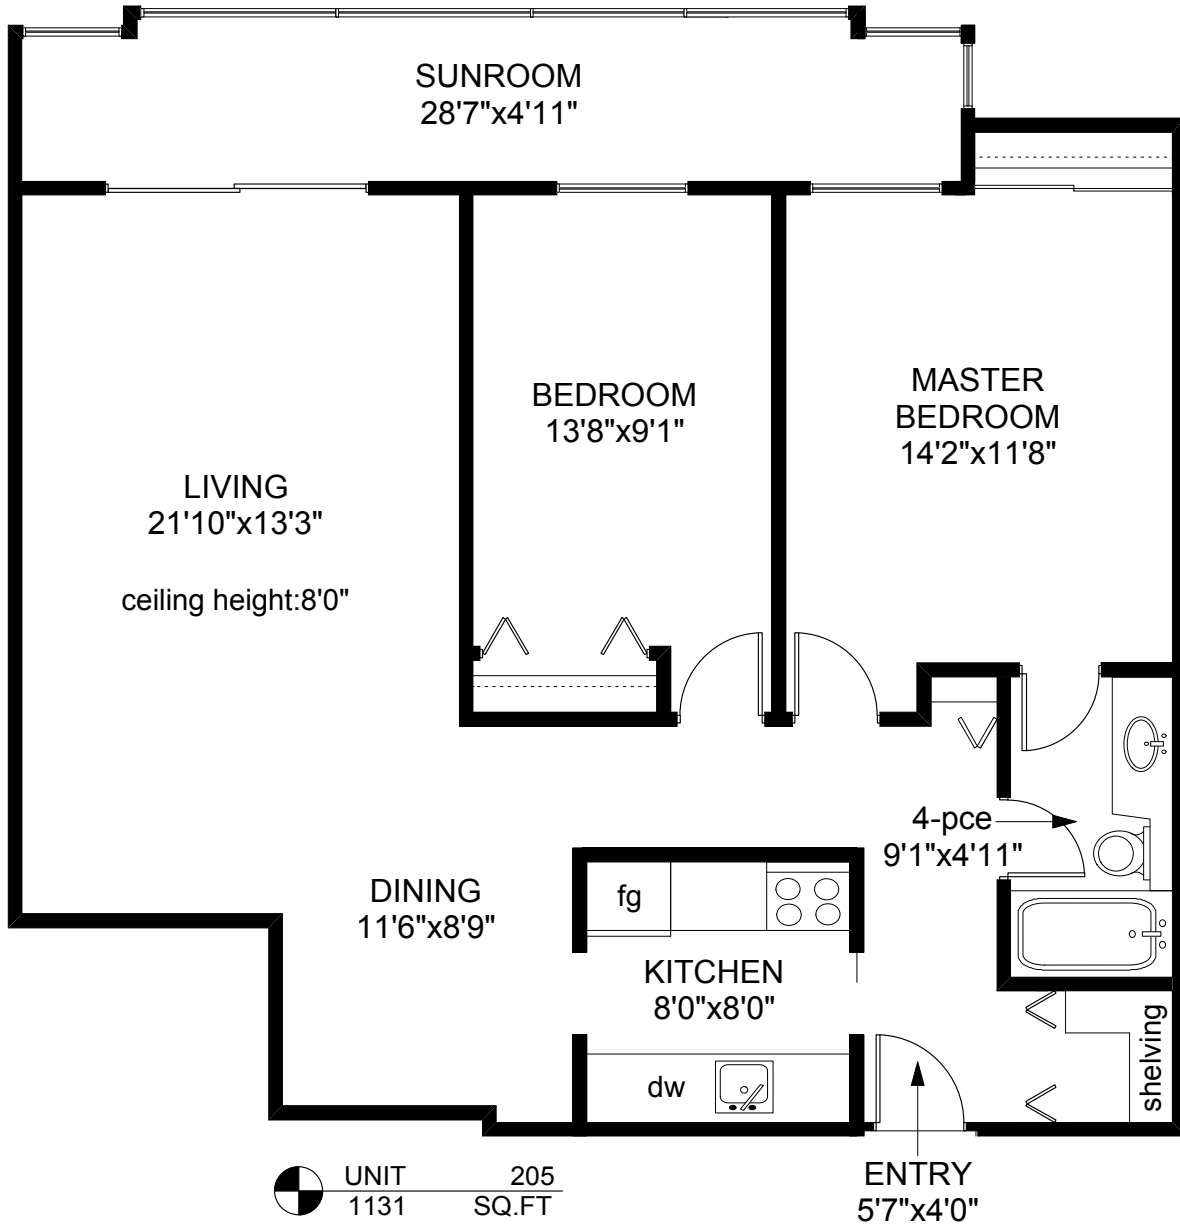

# 205 - 1050 PARK BOULEVARD

	FINISHED SQ. FT.	UNFINISHED SQ. FT.	TOTAL SQ. FT.
UNIT 205	1131	0	1131
TOTAL	1131	0	1131

PREPARED FOR THE EXCLUSIVE USE OF  
AGUSTIN TORRES OF RE/MAX CAMOSUN

MEASURED ON: 01/27/15  
DRAWING FILE: 12454