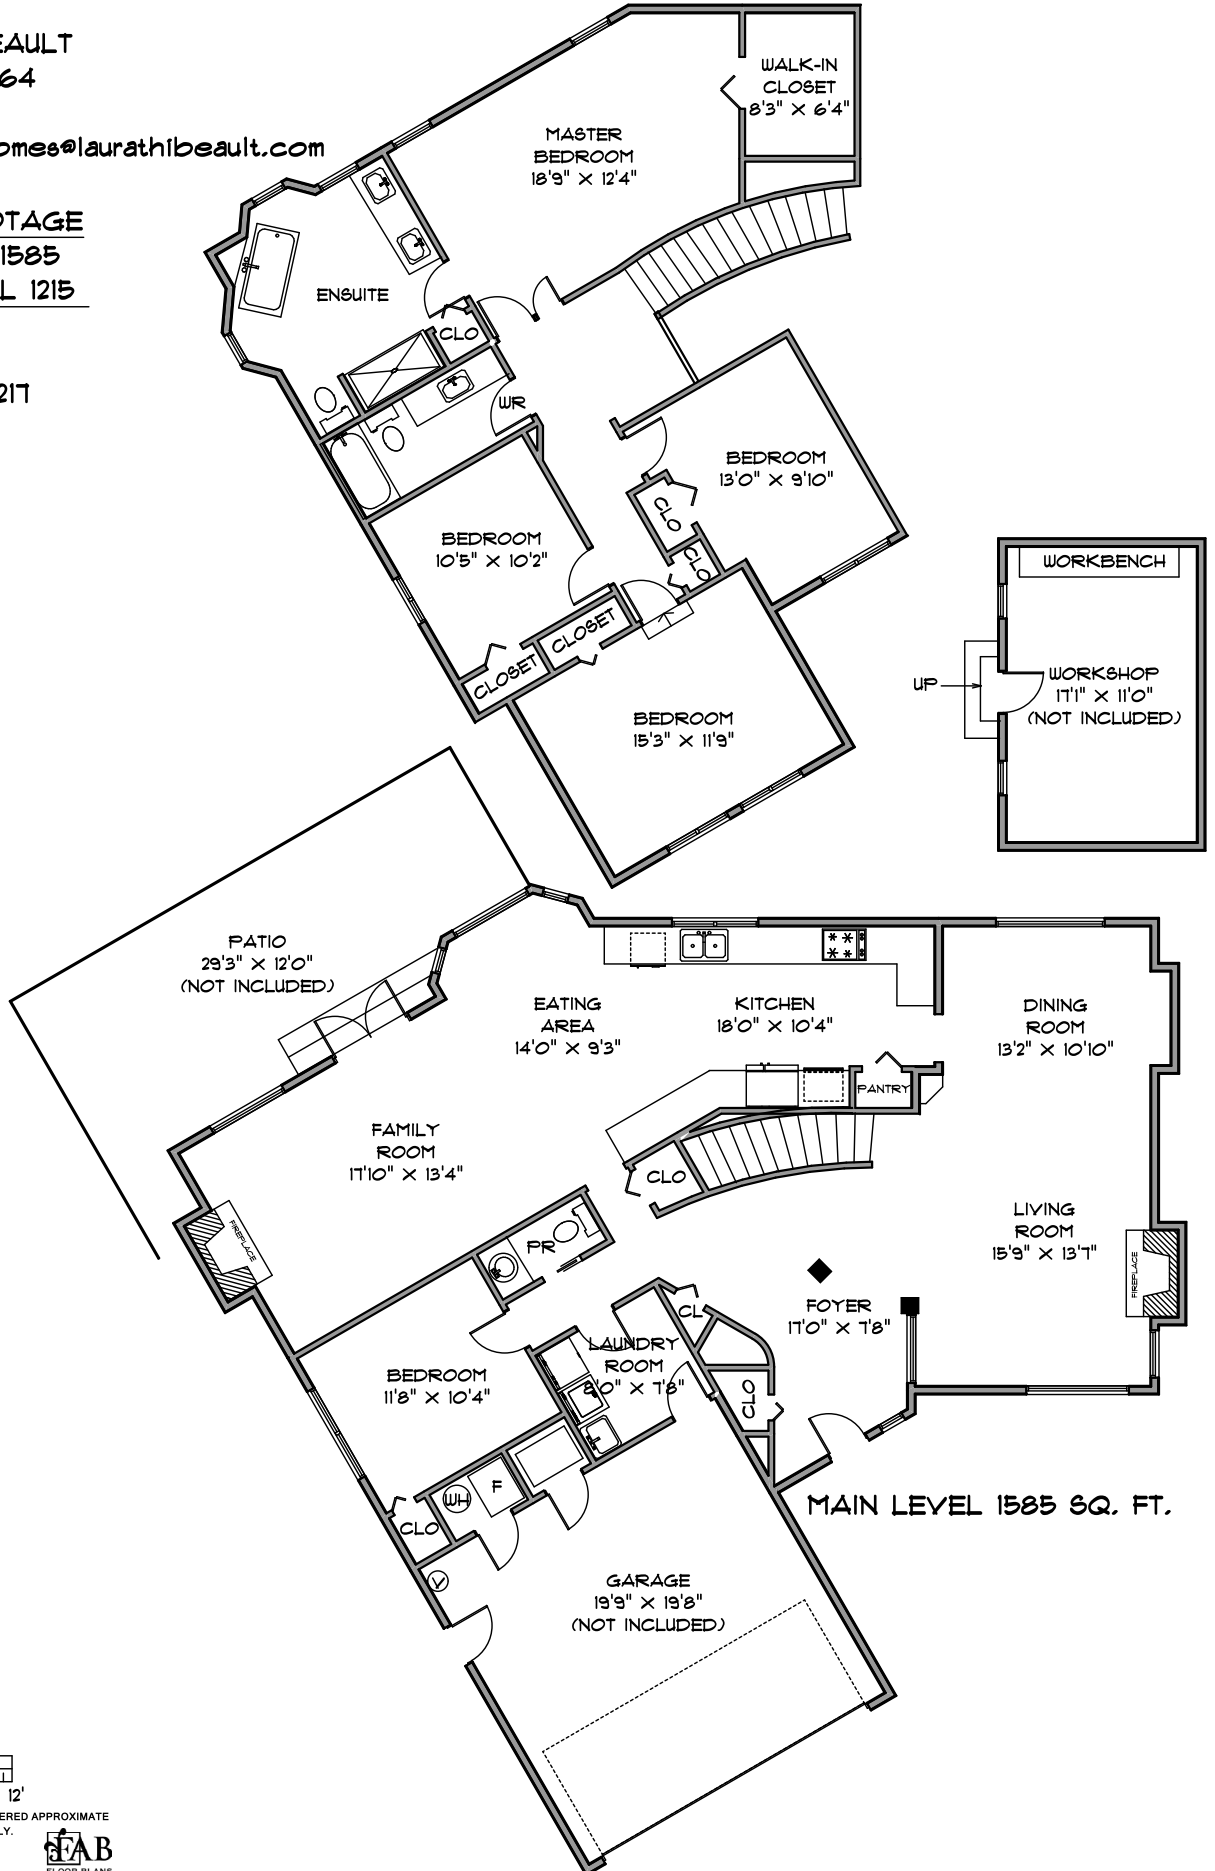

13128 19th AVENUE
SURREY

UPPER LEVEL 1215 SQ. FT.

LAURA THIBEAULT
(604) 916-4664

Email me at homes@laurathibeault.com

SQUARE FOOTAGE
MAIN LEVEL 1585
UPPER LEVEL 1215
TOTAL 2800

WORKSHOP 217
PATIO 348
GARAGE 419

MEASUREMENTS SHOULD BE CONSIDERED APPROXIMATE AND ARE FOR PROMOTIONAL USE ONLY.

E & O Insured

778-231-6542 JANUARY 2019