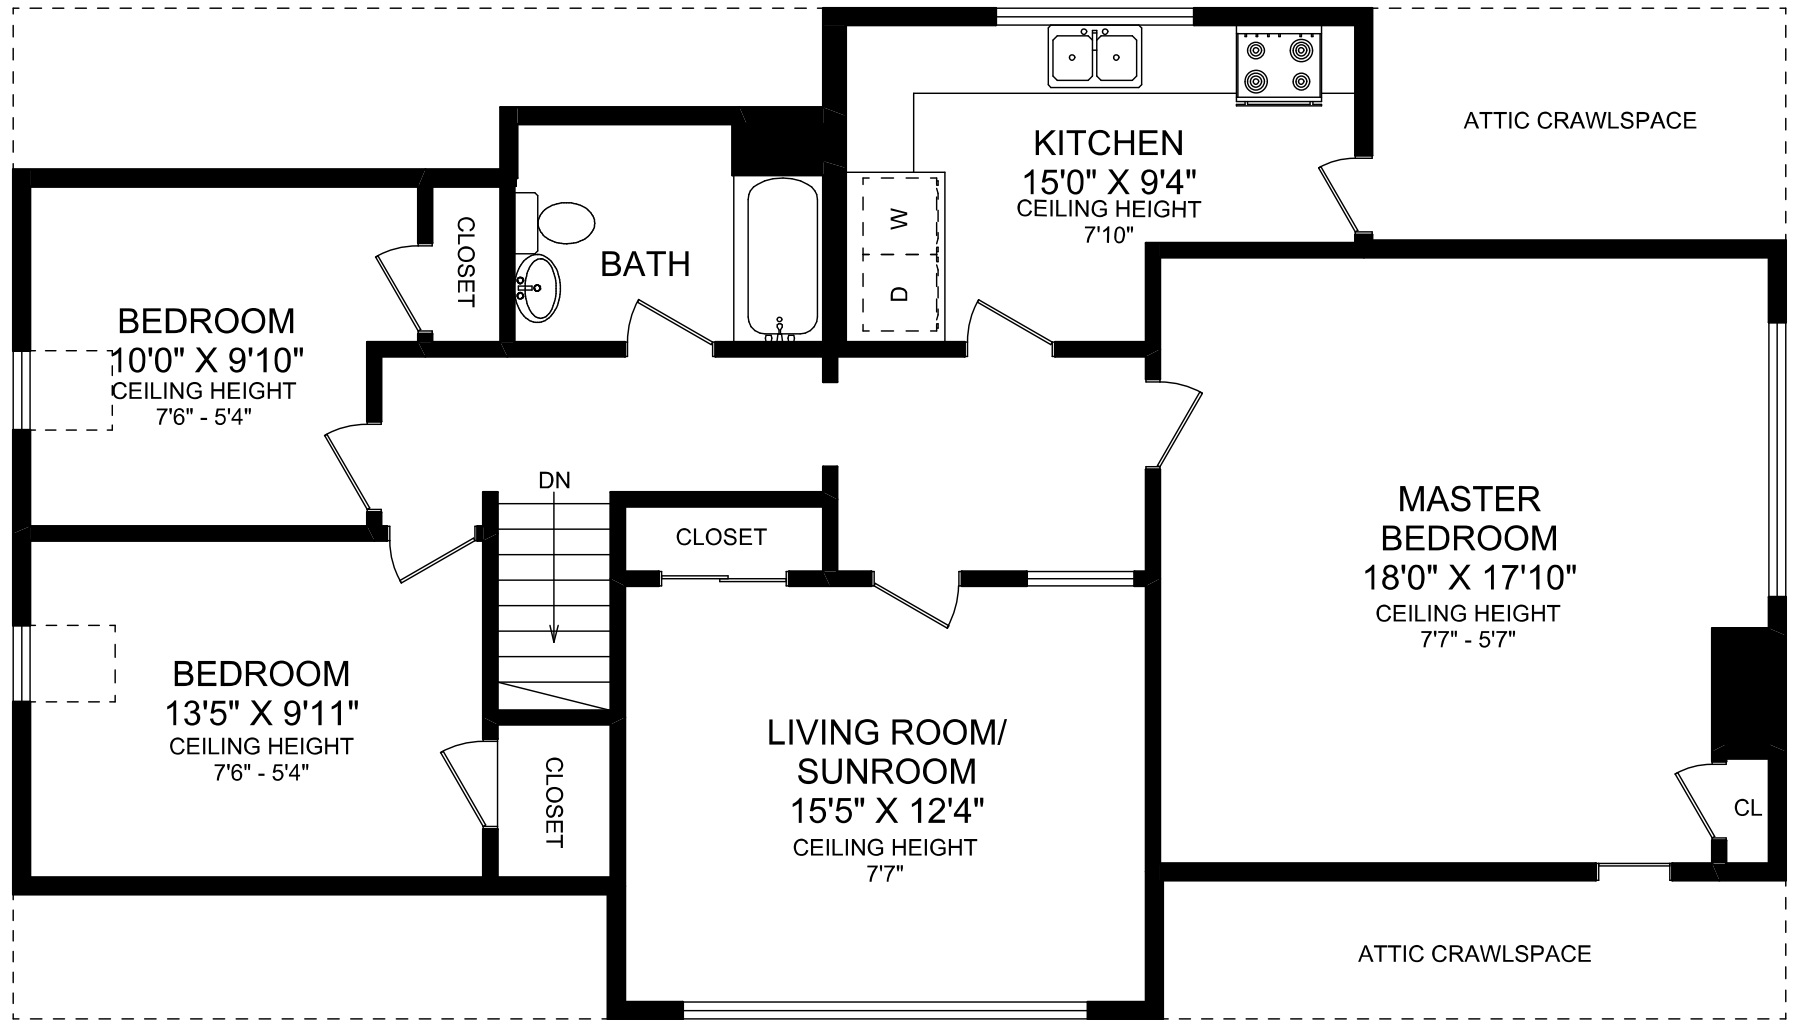

MAIN FLOOR

AREA	SQ FT		
FLOOR	FINISHED	UNFINISHED	TOTAL
MAIN	1552	0	1552
UPPER	1234	158	1392
TOTAL	2786	158	2944
GARAGE		501	
PATIO		466	

1720 PATLY PLACE

MEASURED FOR THE EXCLUSIVE USE OF
SHARON HOFFMAN
 MEASURED JUNE 14TH, 2011 BY JACOB GALATI

AREA	SQ FT			
	FLOOR	FINISHED	UNFINISHED	TOTAL
MAIN	1552	0	1552	
UPPER	1234	158	1392	
TOTAL	2786	158	2944	
GARAGE		501		
PATIO		466		

1720 PATLY PLACE

MEASURED FOR THE EXCLUSIVE USE OF
SHARON HOFFMAN
 MEASURED JUNE 14TH, 2011 BY JACOB GALATI