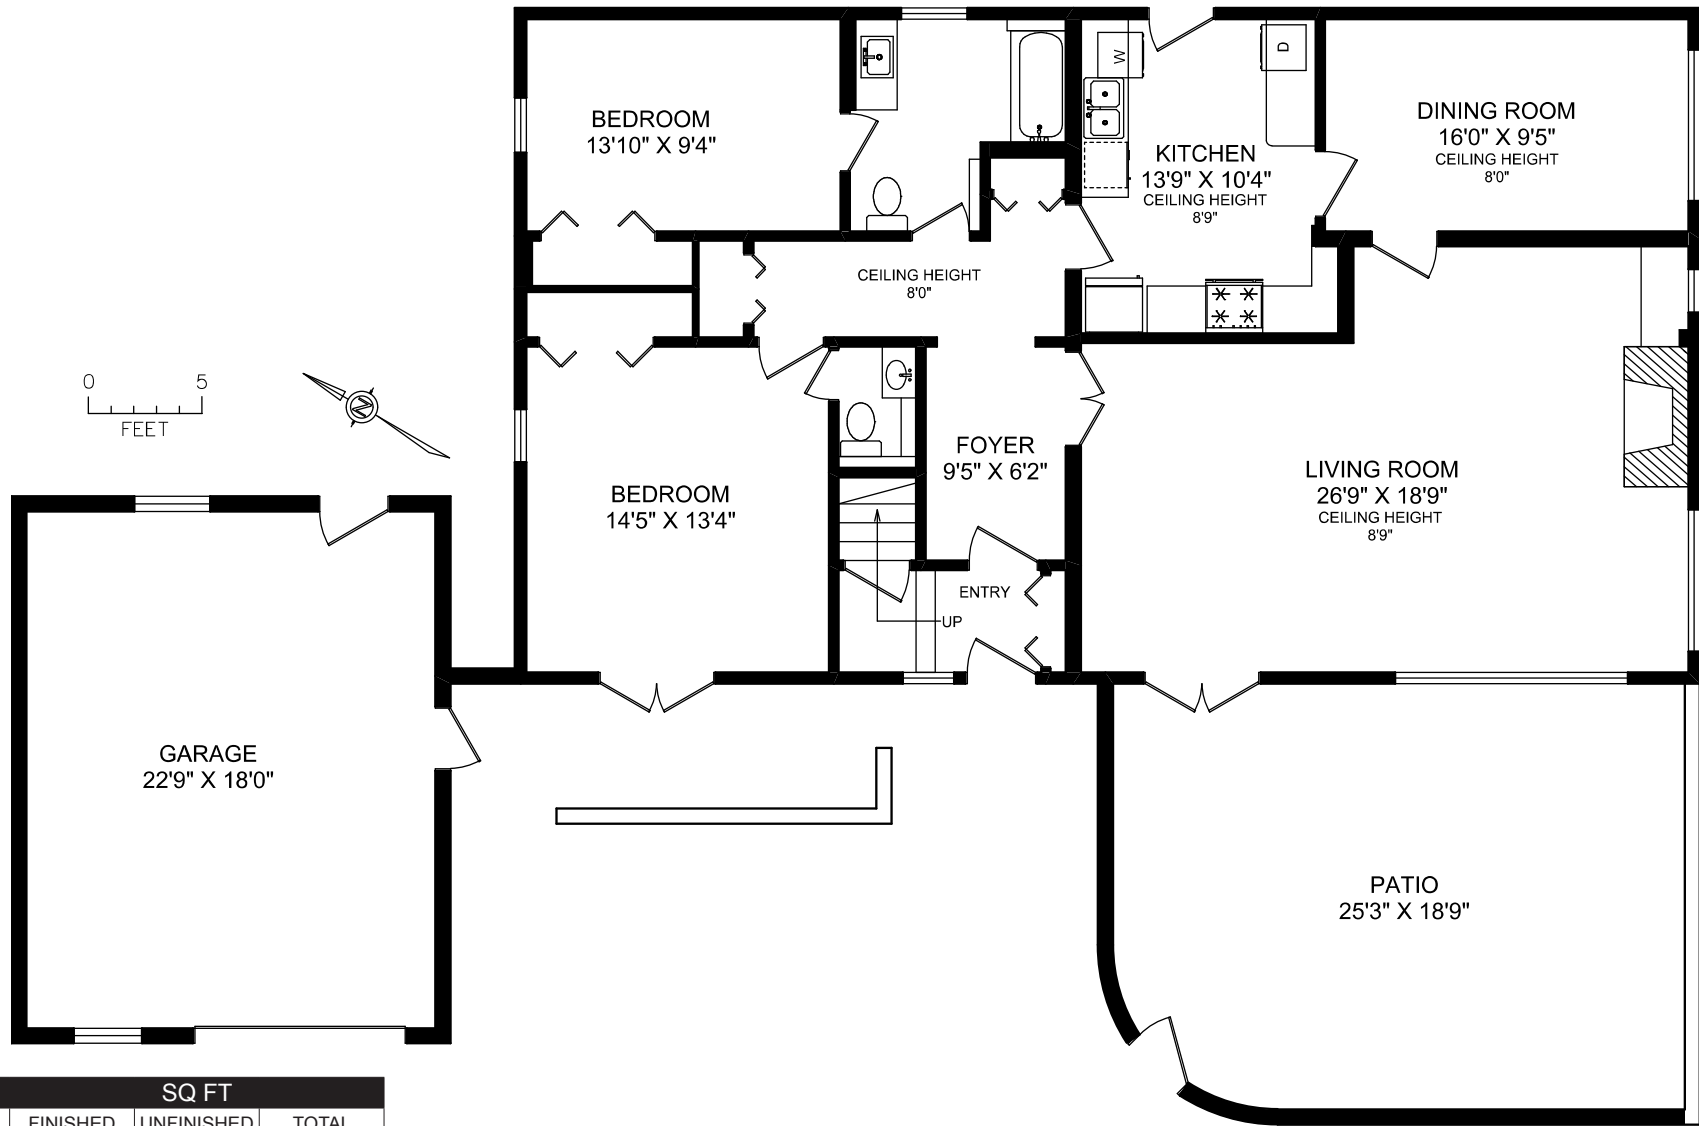

MAIN FLOOR

AREA	SQ FT		
FLOOR	FINISHED	UNFINISHED	TOTAL
MAIN	1552	0	1552
UPPER	1234	158	1392
TOTAL	2786	158	2944
GARAGE		501	
PATIO		466	

1720 PATLY PLACE

MEASURED FOR THE EXCLUSIVE USE OF
SHARON HOFFMAN
 MEASURED JUNE 14TH, 2011 BY JACOB GALATI

AREA	SQ FT			
	FLOOR	FINISHED	UNFINISHED	TOTAL
MAIN	1552	0	1552	
UPPER	1234	158	1392	
TOTAL	2786	158	2944	
GARAGE		501		
PATIO		466		

1720 PATLY PLACE

MEASURED FOR THE EXCLUSIVE USE OF
SHARON HOFFMAN
 MEASURED JUNE 14TH, 2011 BY JACOB GALATI