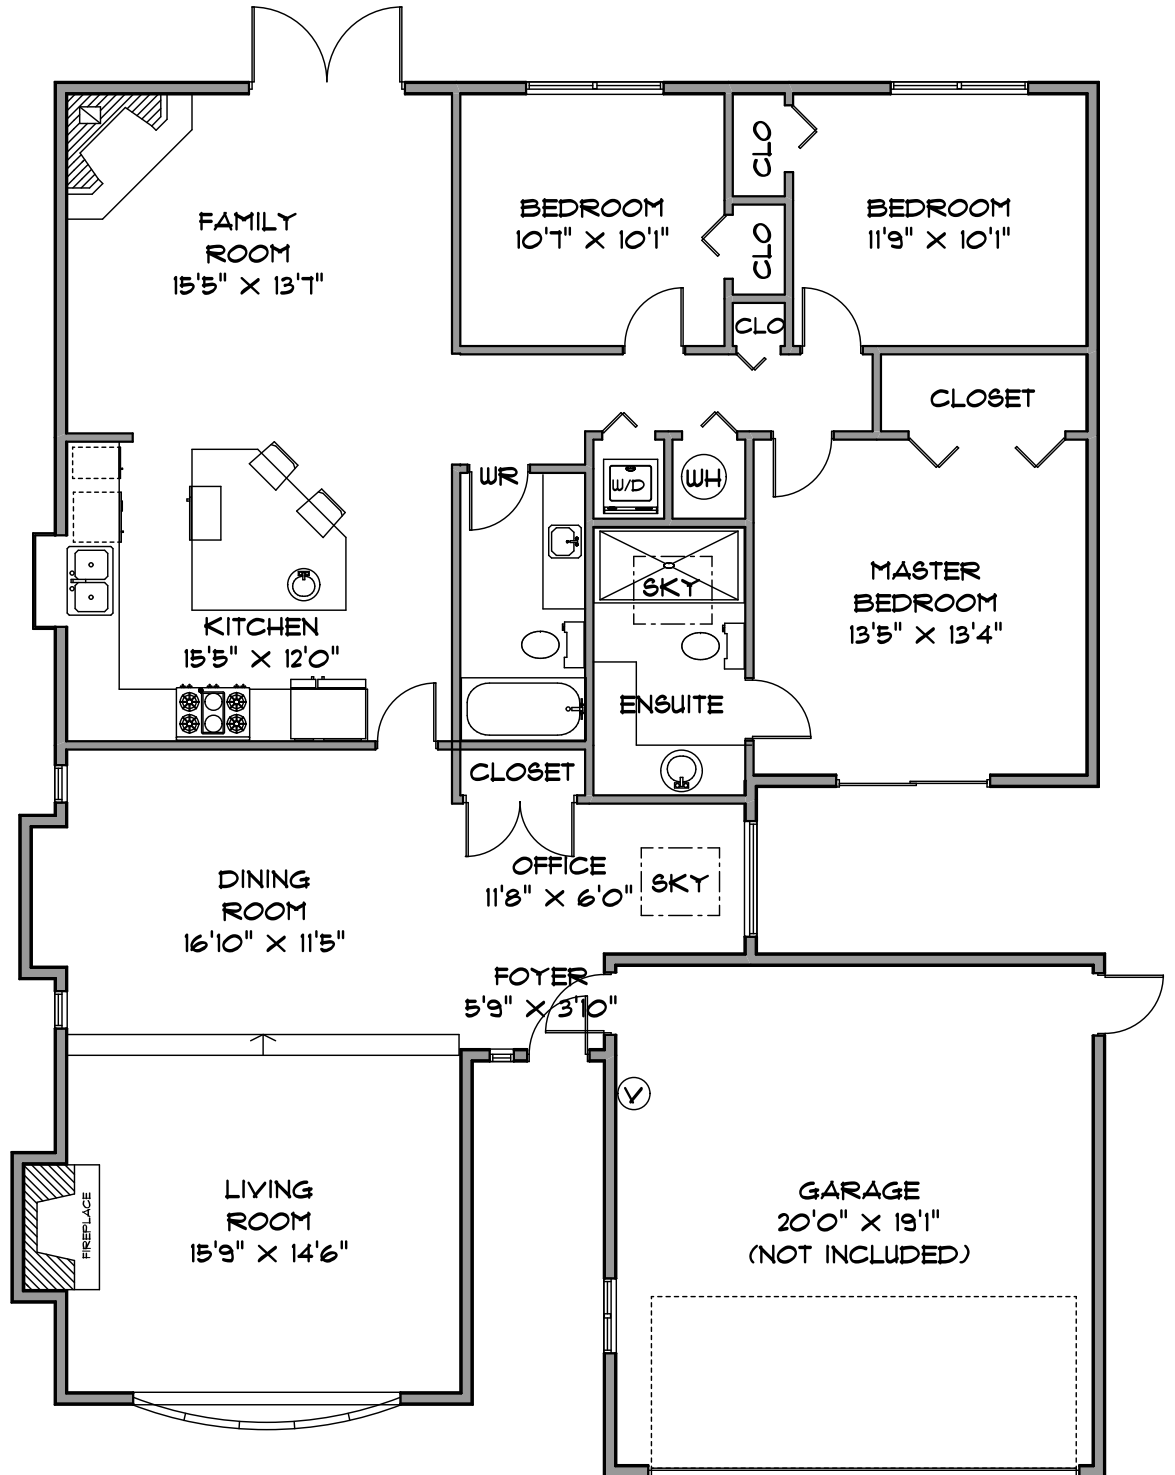

11772 64th AVENUE
DELTA

JANET RATHBUN
604-590-4888

SQUARE FOOTAGE
TOTAL 1723

GARAGE 422

MEASUREMENTS SHOULD BE CONSIDERED APPROXIMATE
AND ARE FOR PROMOTIONAL USE ONLY.

E & O Insured

778-231-6542 MAY 2018