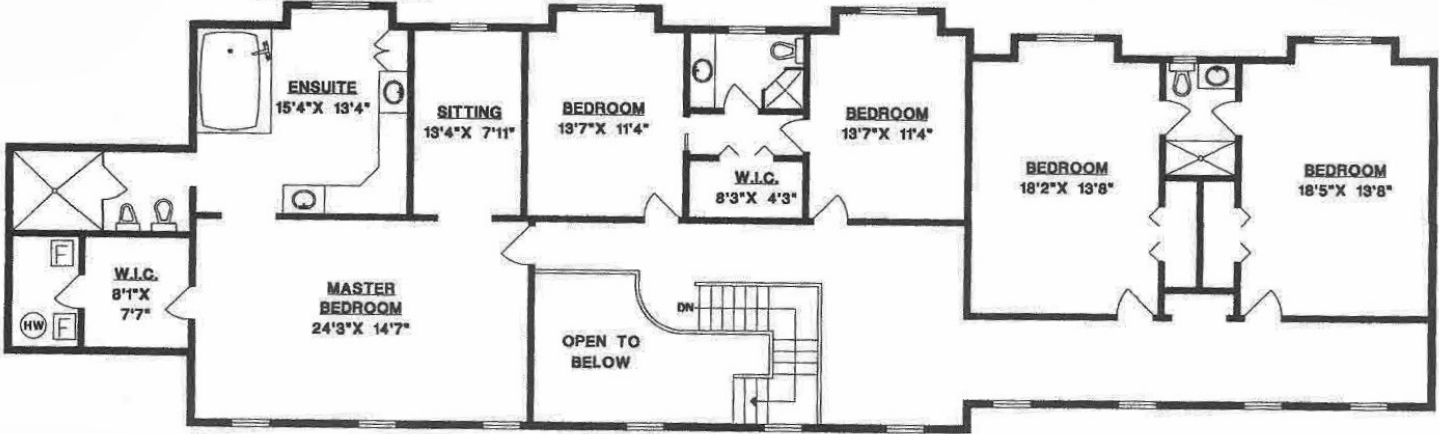

UPPER FLOOR

**13088 EDGE ST.,
MAPLE RIDGE, B.C.**

UPPER FLOOR	2650 SQ. FT.
MAIN FLOOR	2175 SQ. FT.
TOTAL	4825 SQ. FT.

GARAGE	584 SQ. FT.
STORAGE	270 SQ. FT.

MAIN FLOOR