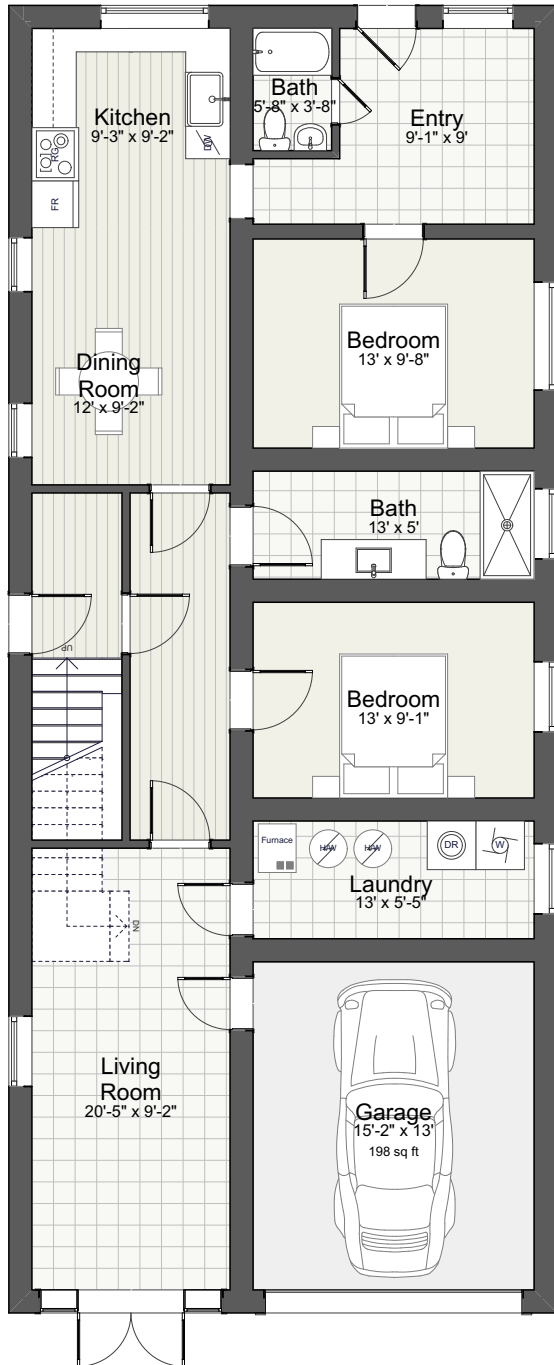

Lower Level

Main Level

REINE PHOTOGRAPHY & DESIGN
www.reinepnd.ca 604.782.2615