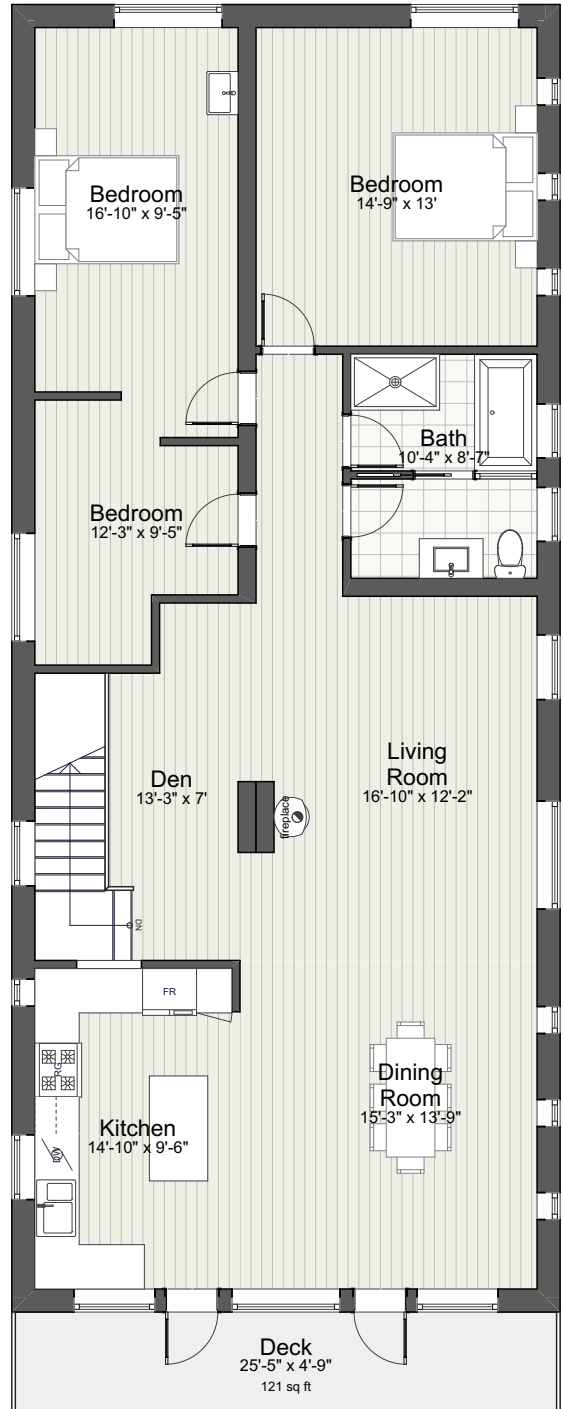

Lower Level

Main Level

REINE PHOTOGRAPHY & DESIGN
www.reinepnd.ca 604.782.2615